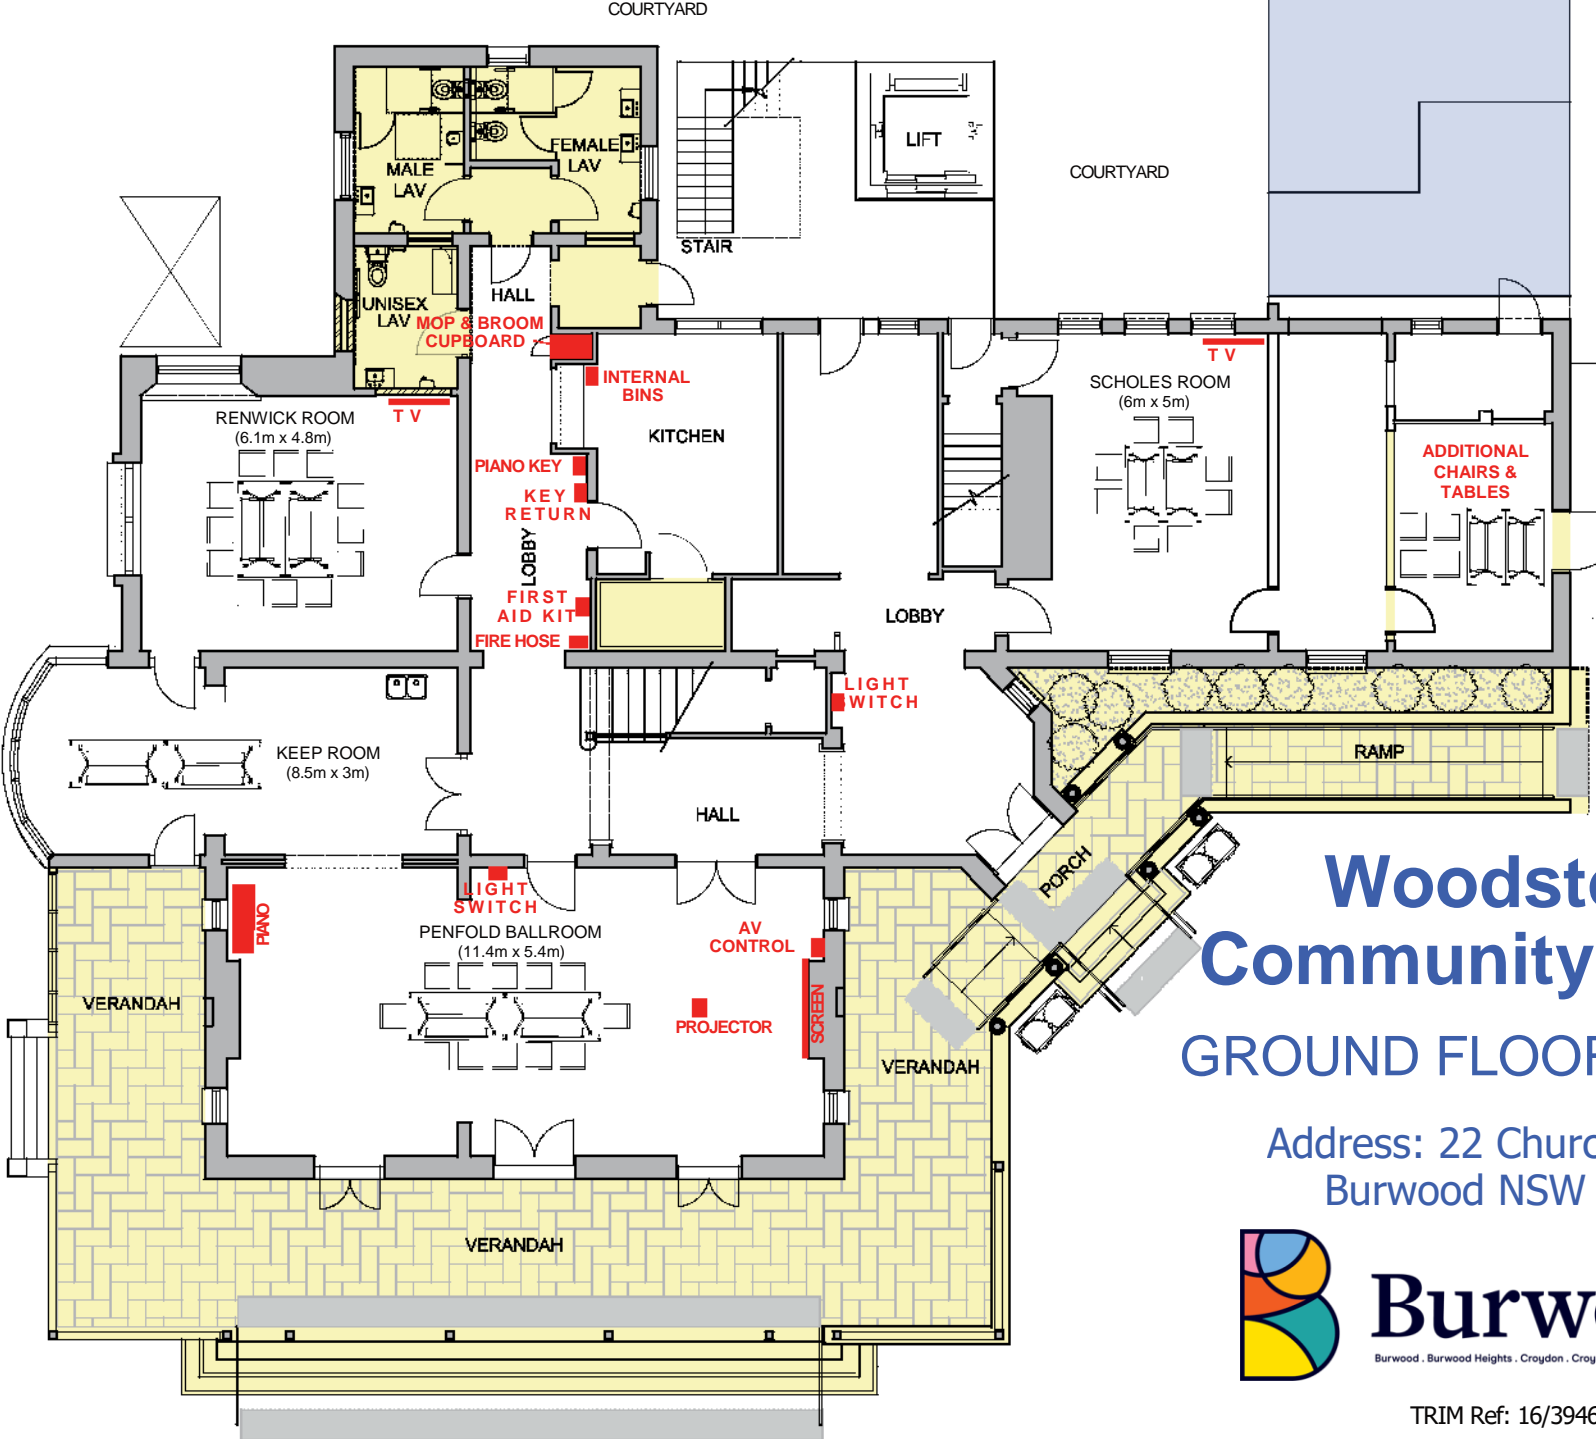

GARBAGE BINS LOCATED IN CARPARK

Woodstock Community Centre

GROUND FLOOR LAYOUT

Address: 22 Church Street,
Burwood NSW 2134