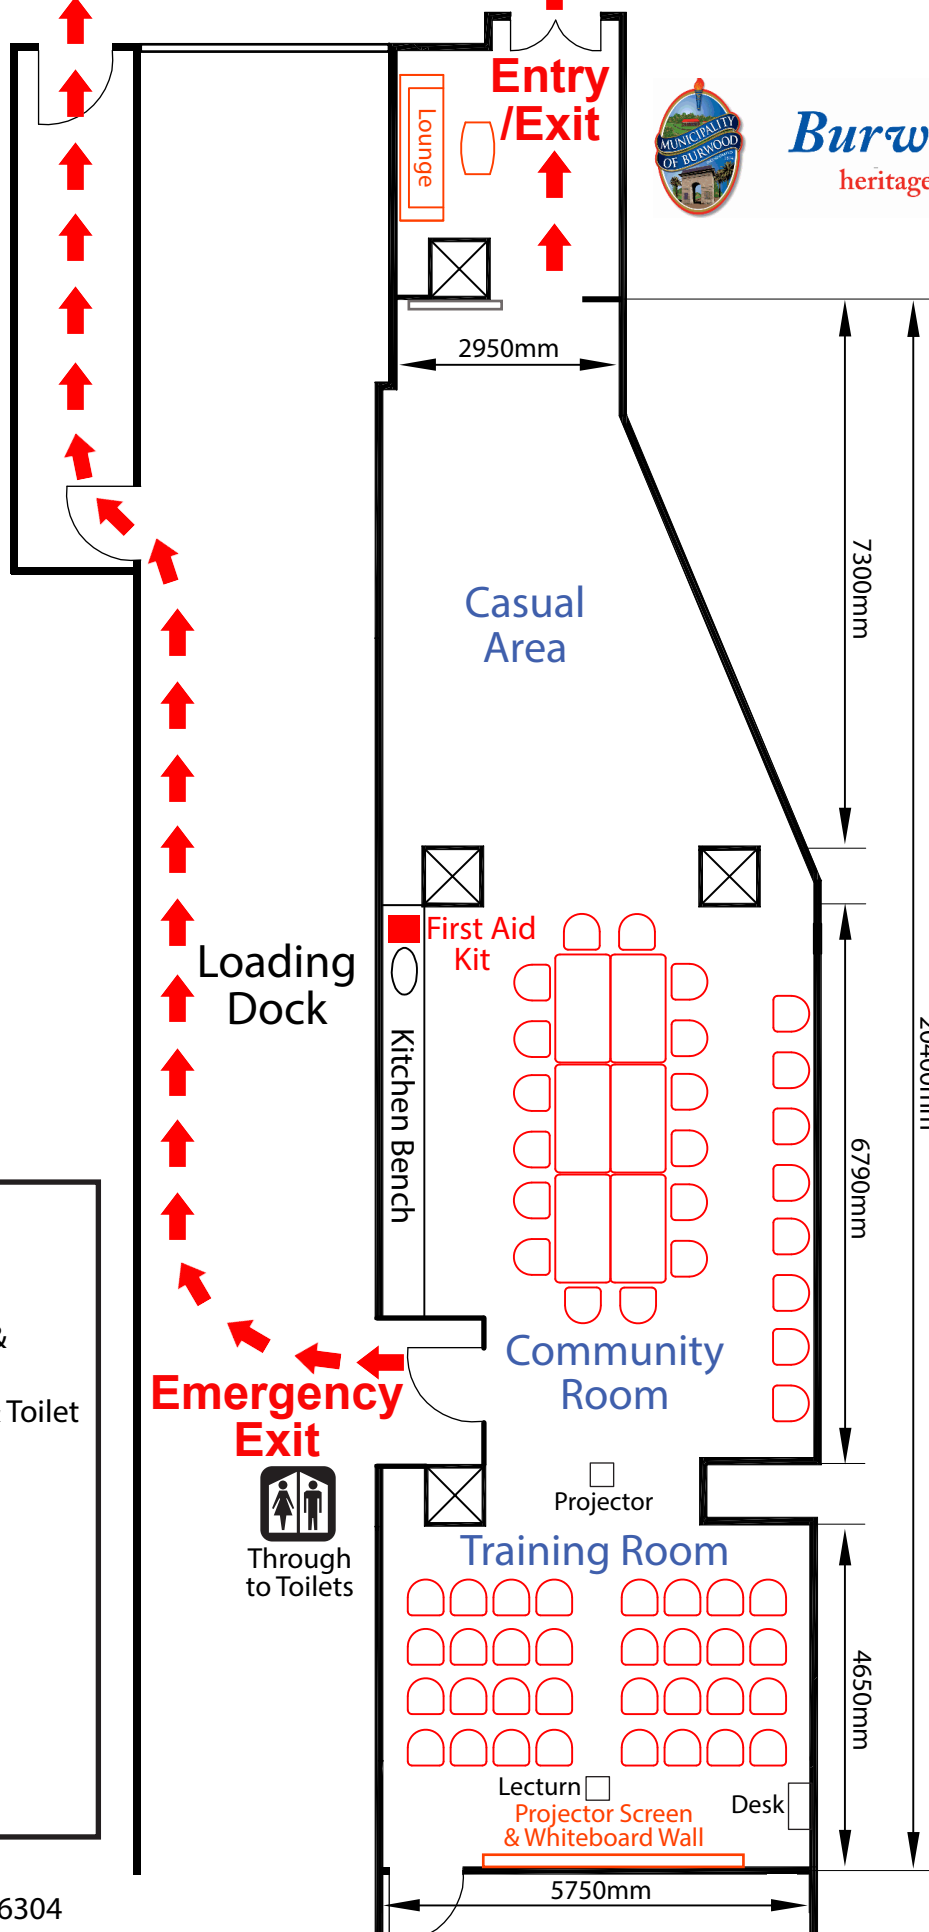

George Street Centre

Address: Shop C9, George Street, Burwood NSW 2134

Emergency Exit

George Street

Burwood Council

heritage • progress • pride

- | Facilities | |
|------------------------------------|--|
| Air-Conditioning | |
| Data Projector | |
| Projector Screen & Whiteboard Wall | |
| Disabled Access & Toilet | |
| Catering | |
| Microwave | |
| Bar Fridge | |
| Instant Hot Water | |
| Equipment | |
| Tables 6 | |
| Chairs 56 | |
| Bean Bags 5 | |
| Lecturn 1 | |