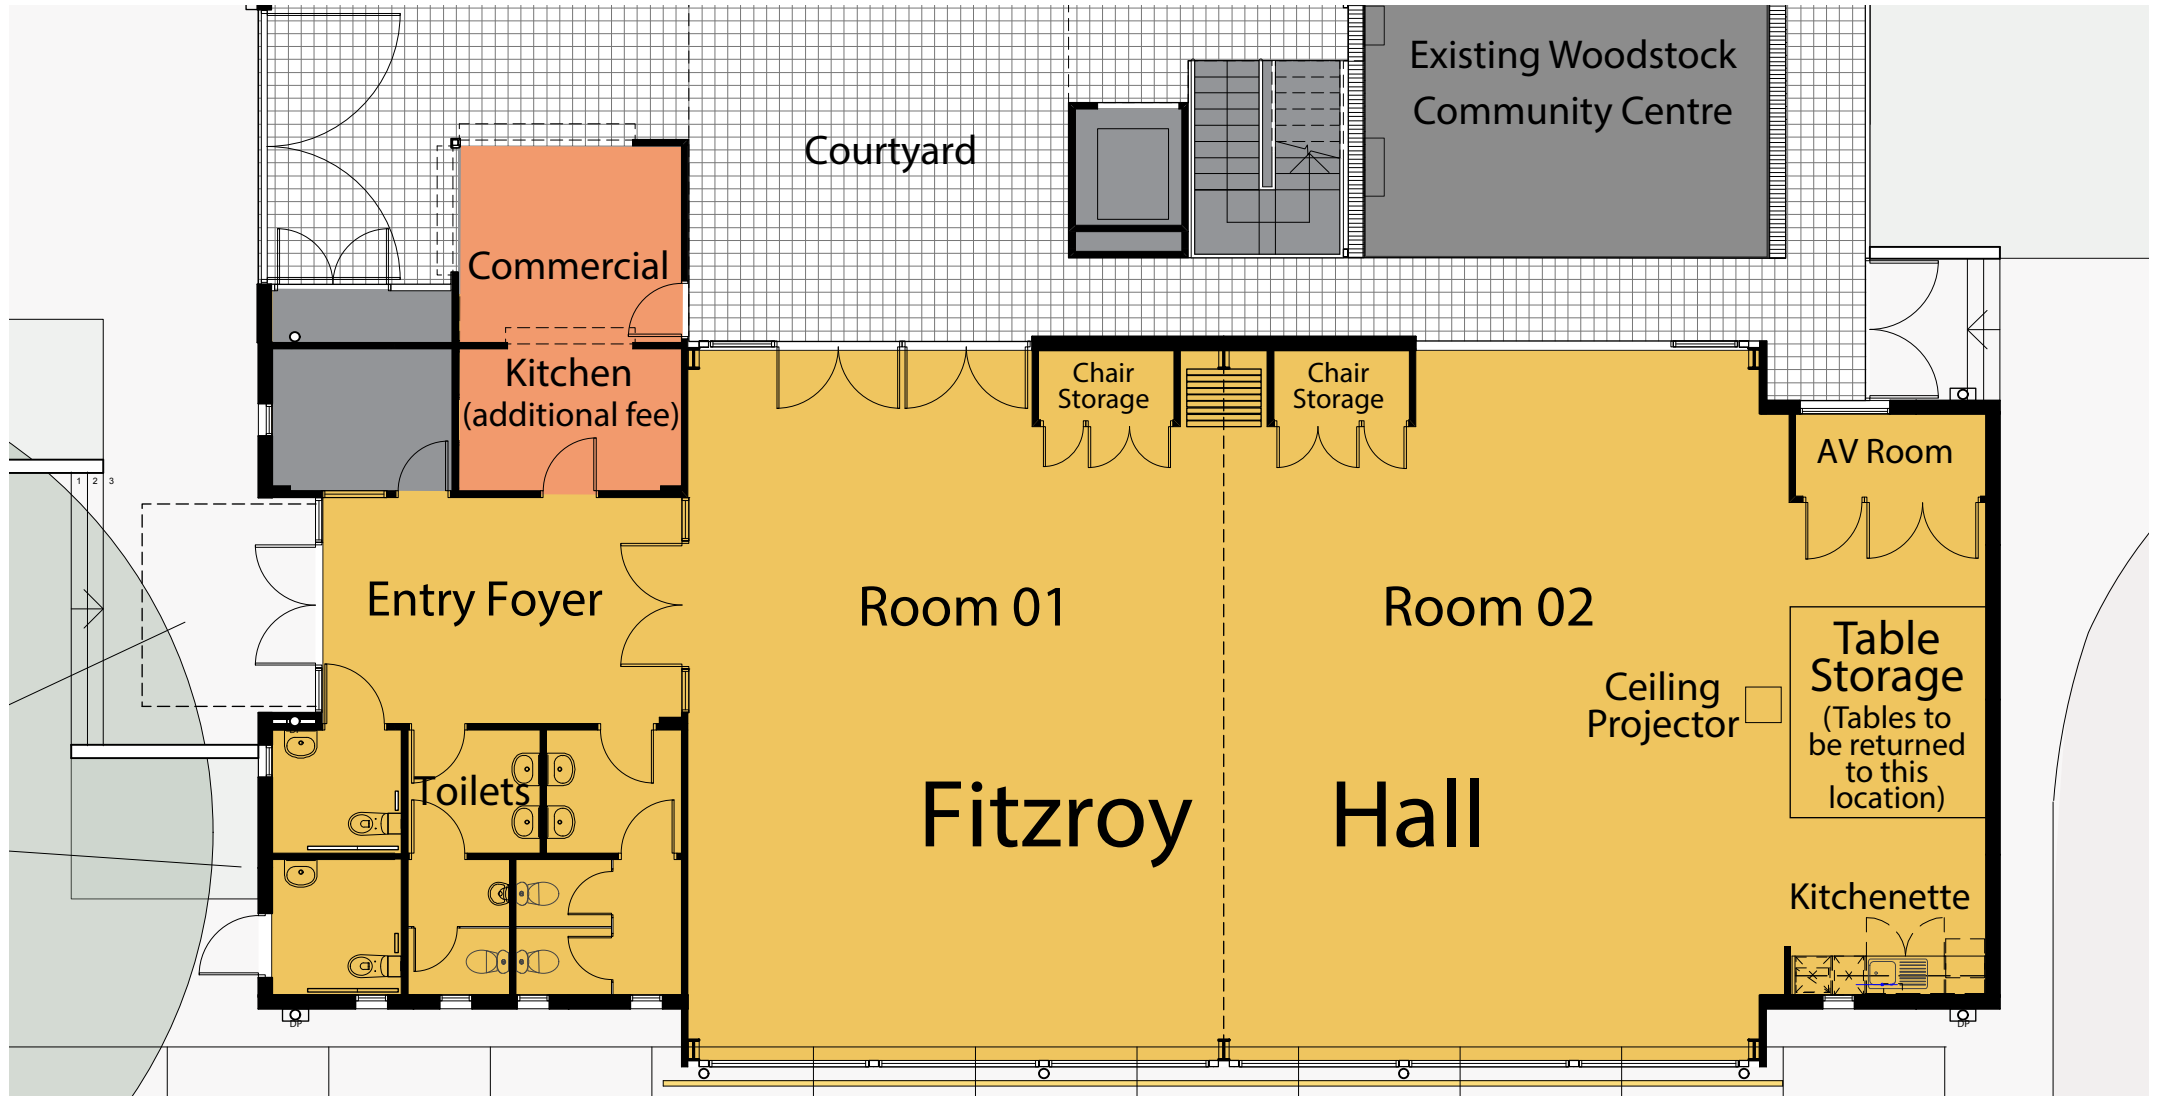

Fitzroy Hall

Address: 22 Church Street, Burwood NSW 2134 (Enter via Fitzroy Street)

Facilities

Air-Conditioning
Data Projector
Microphone
Disabled Access & Toilet

Catering

Microwave
Bar Fridge
Dishwasher
Instant Hot Water

Capacity

Theatre 100
Training 80
Function 120
Exercise 60

Equipment

Tables - size 2m x 1m 4
Tables - size 1.6m x 1m 4
Chairs 100

Burwood Council

heritage • progress • pride

TRIM Ref: 14/22247