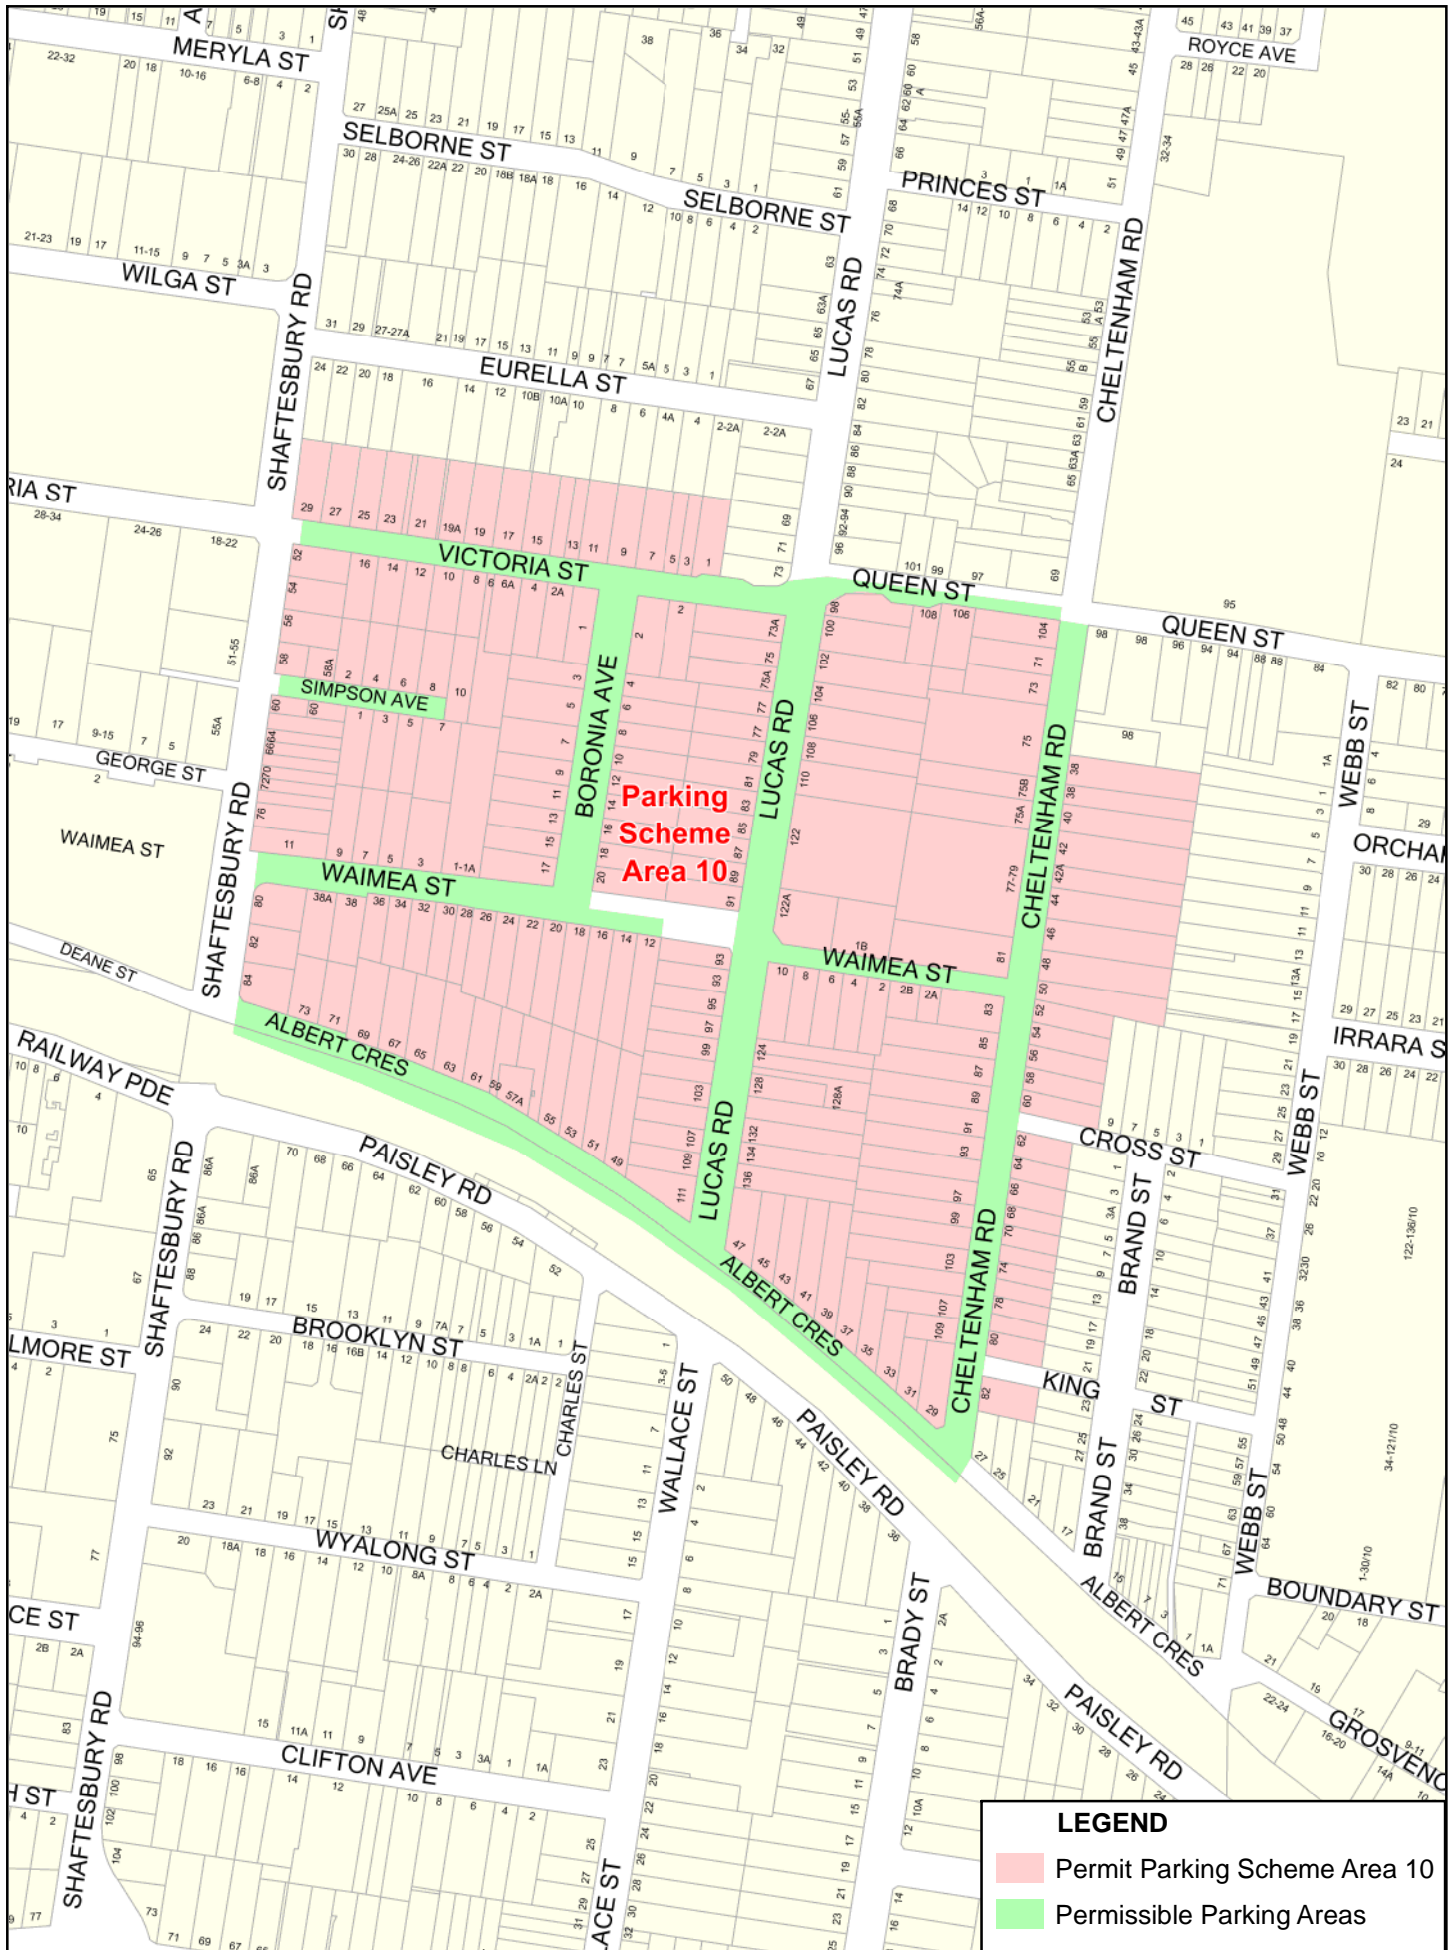

LEGEND

- Permit Parking Scheme Area 10
- Permissible Parking Areas

Burwood
Inc.1974

Map Number: M551-10   Date Printed: 04/03/24

**Permit Parking Scheme
Area 10
Permissible Parking Areas**

Disclaimer Note
This Map is subject to Burwood Council Copyright. No liability is taken in regards to the quality (accuracy, completeness, currency) of the data. It is the responsibility of the user to check/verify that the quality of the data suits their individual purpose. Burwood Council does not provide any warranties, expressed or implied, for the data.
Copyright - Land and Property Information NSW.
Copyright - Burwood Council.