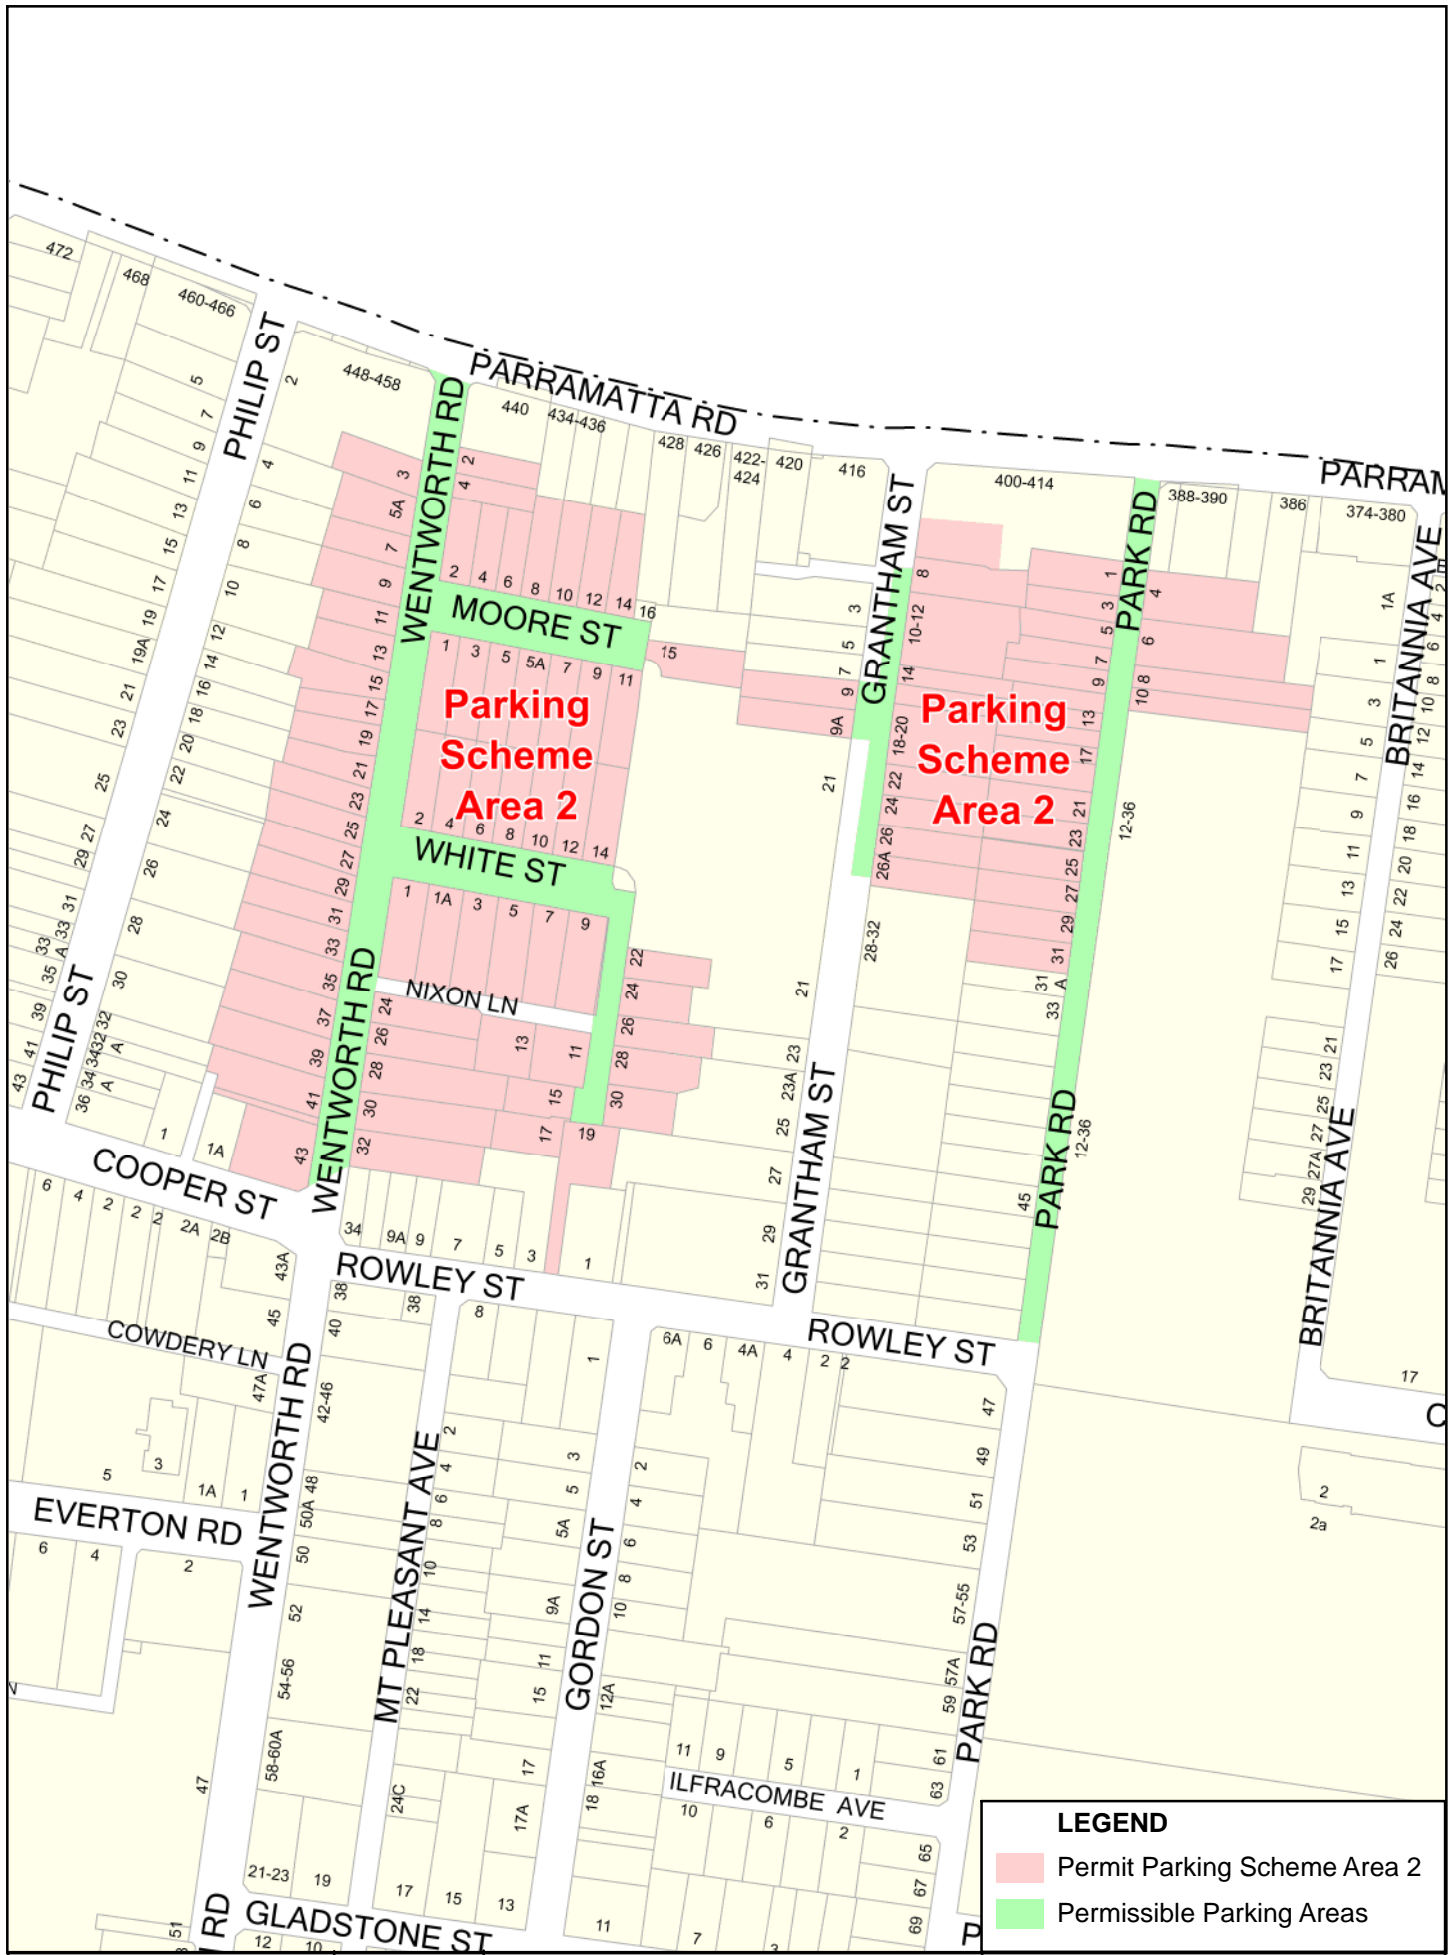

LEGEND	
	Permit Parking Scheme Area 1
	Permissible Parking Areas

**Permit Parking Scheme
 Area 1
 Permissible Parking Areas**

Disclaimer Note
 This Map is subject to Burwood Council Copyright. No liability is taken in regards to the quality (accuracy, completeness, currency) of the data. It is the responsibility of the user to check/verify that the quality of the data suits their individual purpose. Burwood Council does not provide any warranties, expressed or implied, for the data.
 Copyright - Land and Property Information NSW.
 Copyright - Burwood Council.