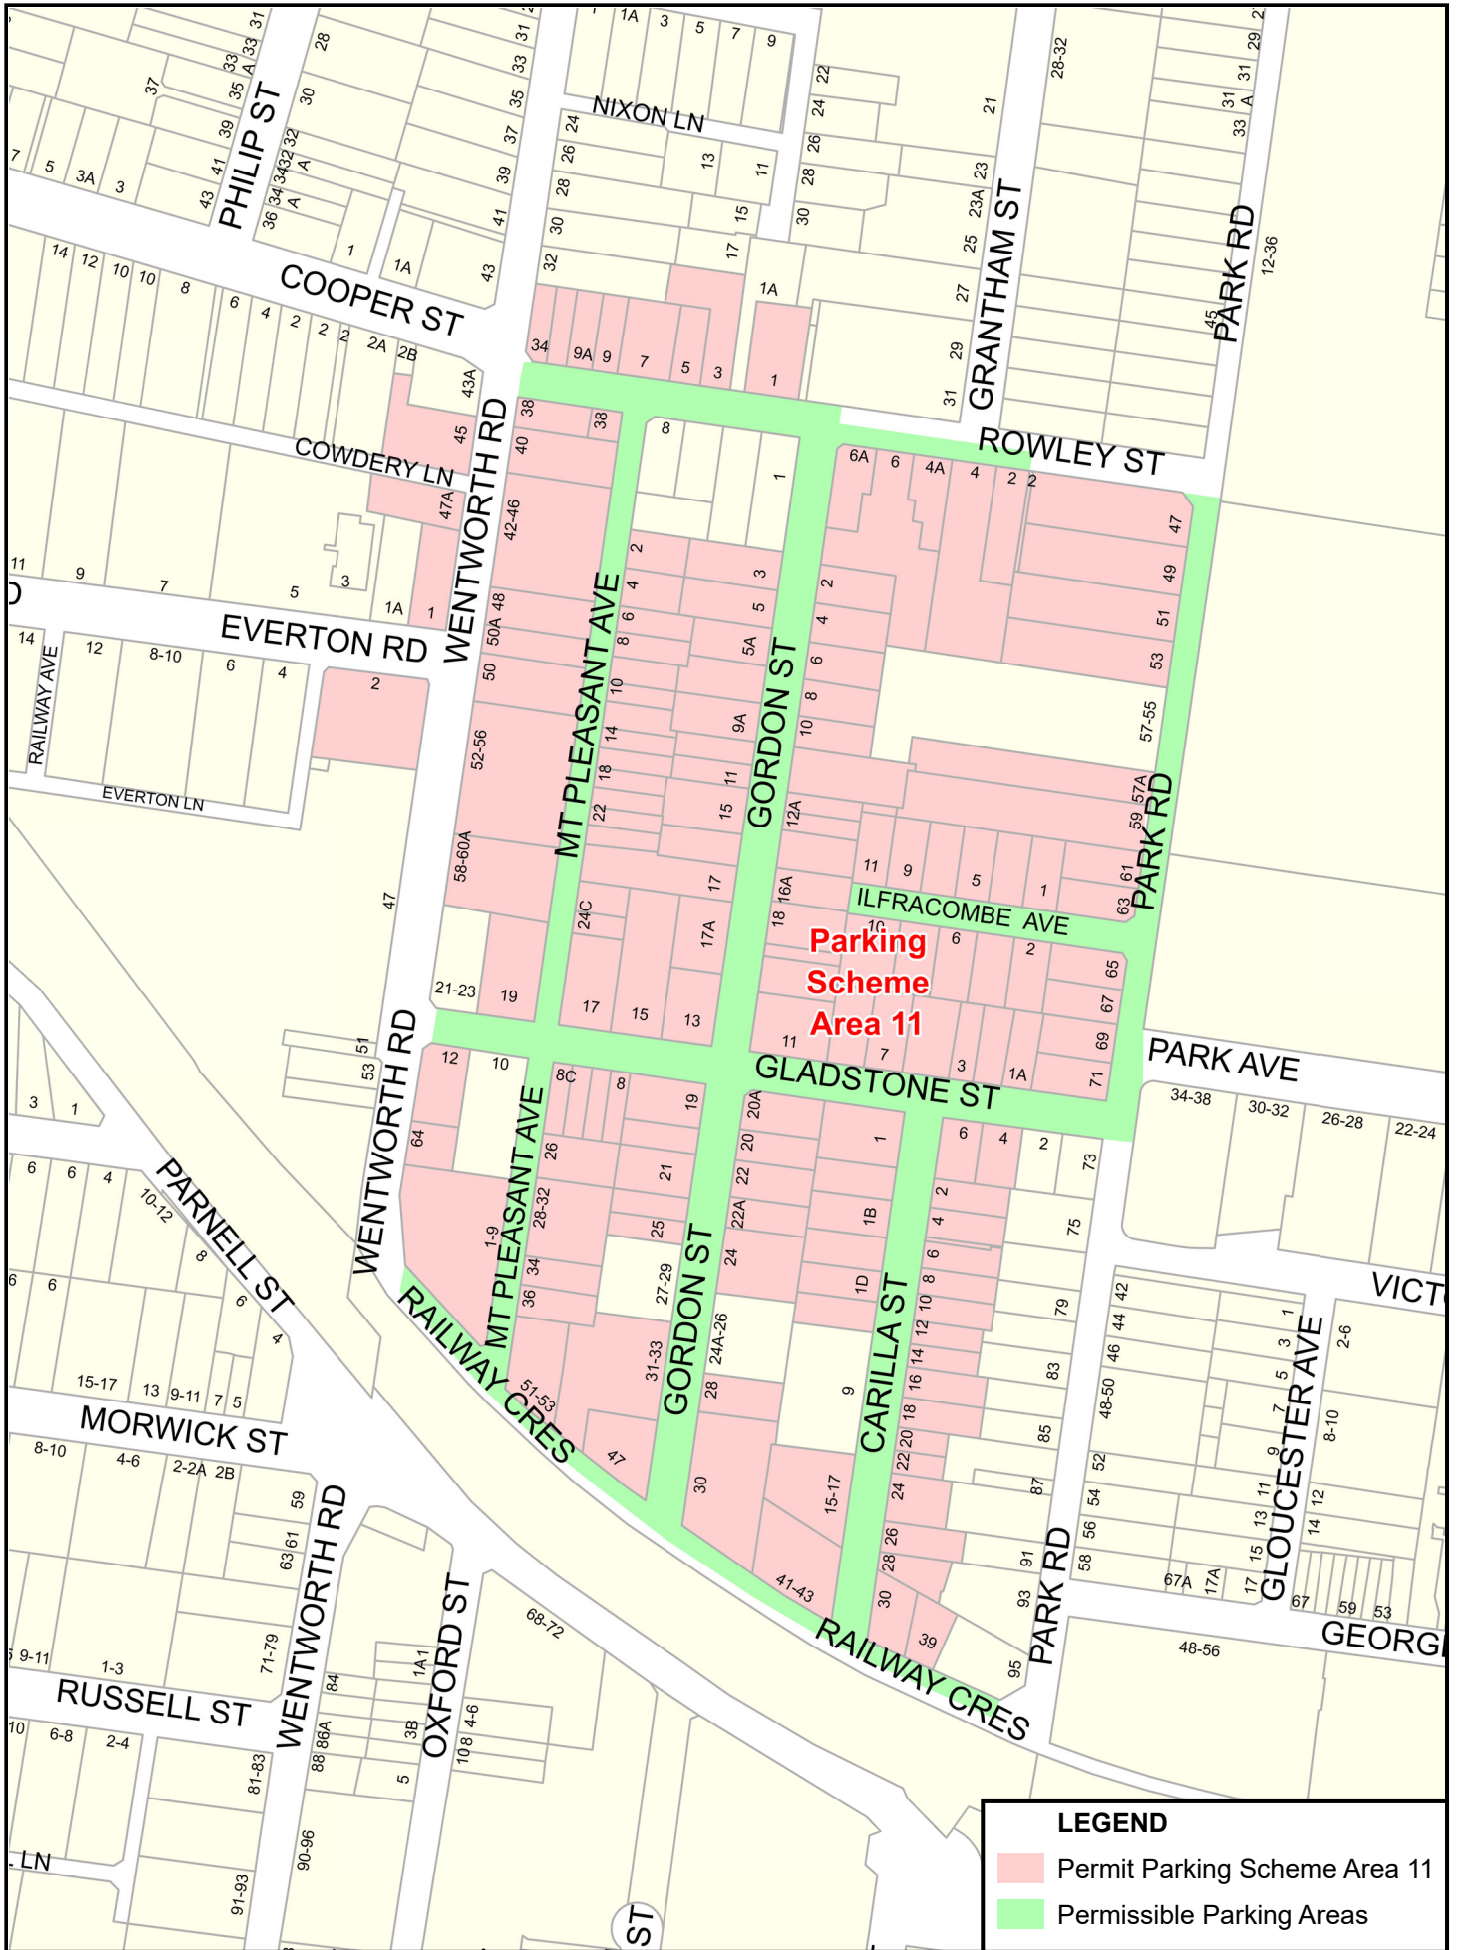

LEGEND

- Permit Parking Scheme Area 11
- Permissible Parking Areas

Map Number: M551-11   Date Printed: 27/04/20

**Permit Parking Scheme
Area 11
Permissible Parking Areas**

Disclaimer Note
This Map is subject to Burwood Council Copyright. No liability is taken in regards to the quality (accuracy, completeness, currency) of the data. It is the responsibility of the user to check/verify that the quality of the data suits their individual purpose. Burwood Council does not provide any warranties, expressed or implied, for the data.
Copyright - Land and Property Information NSW.
Copyright - Burwood Council.