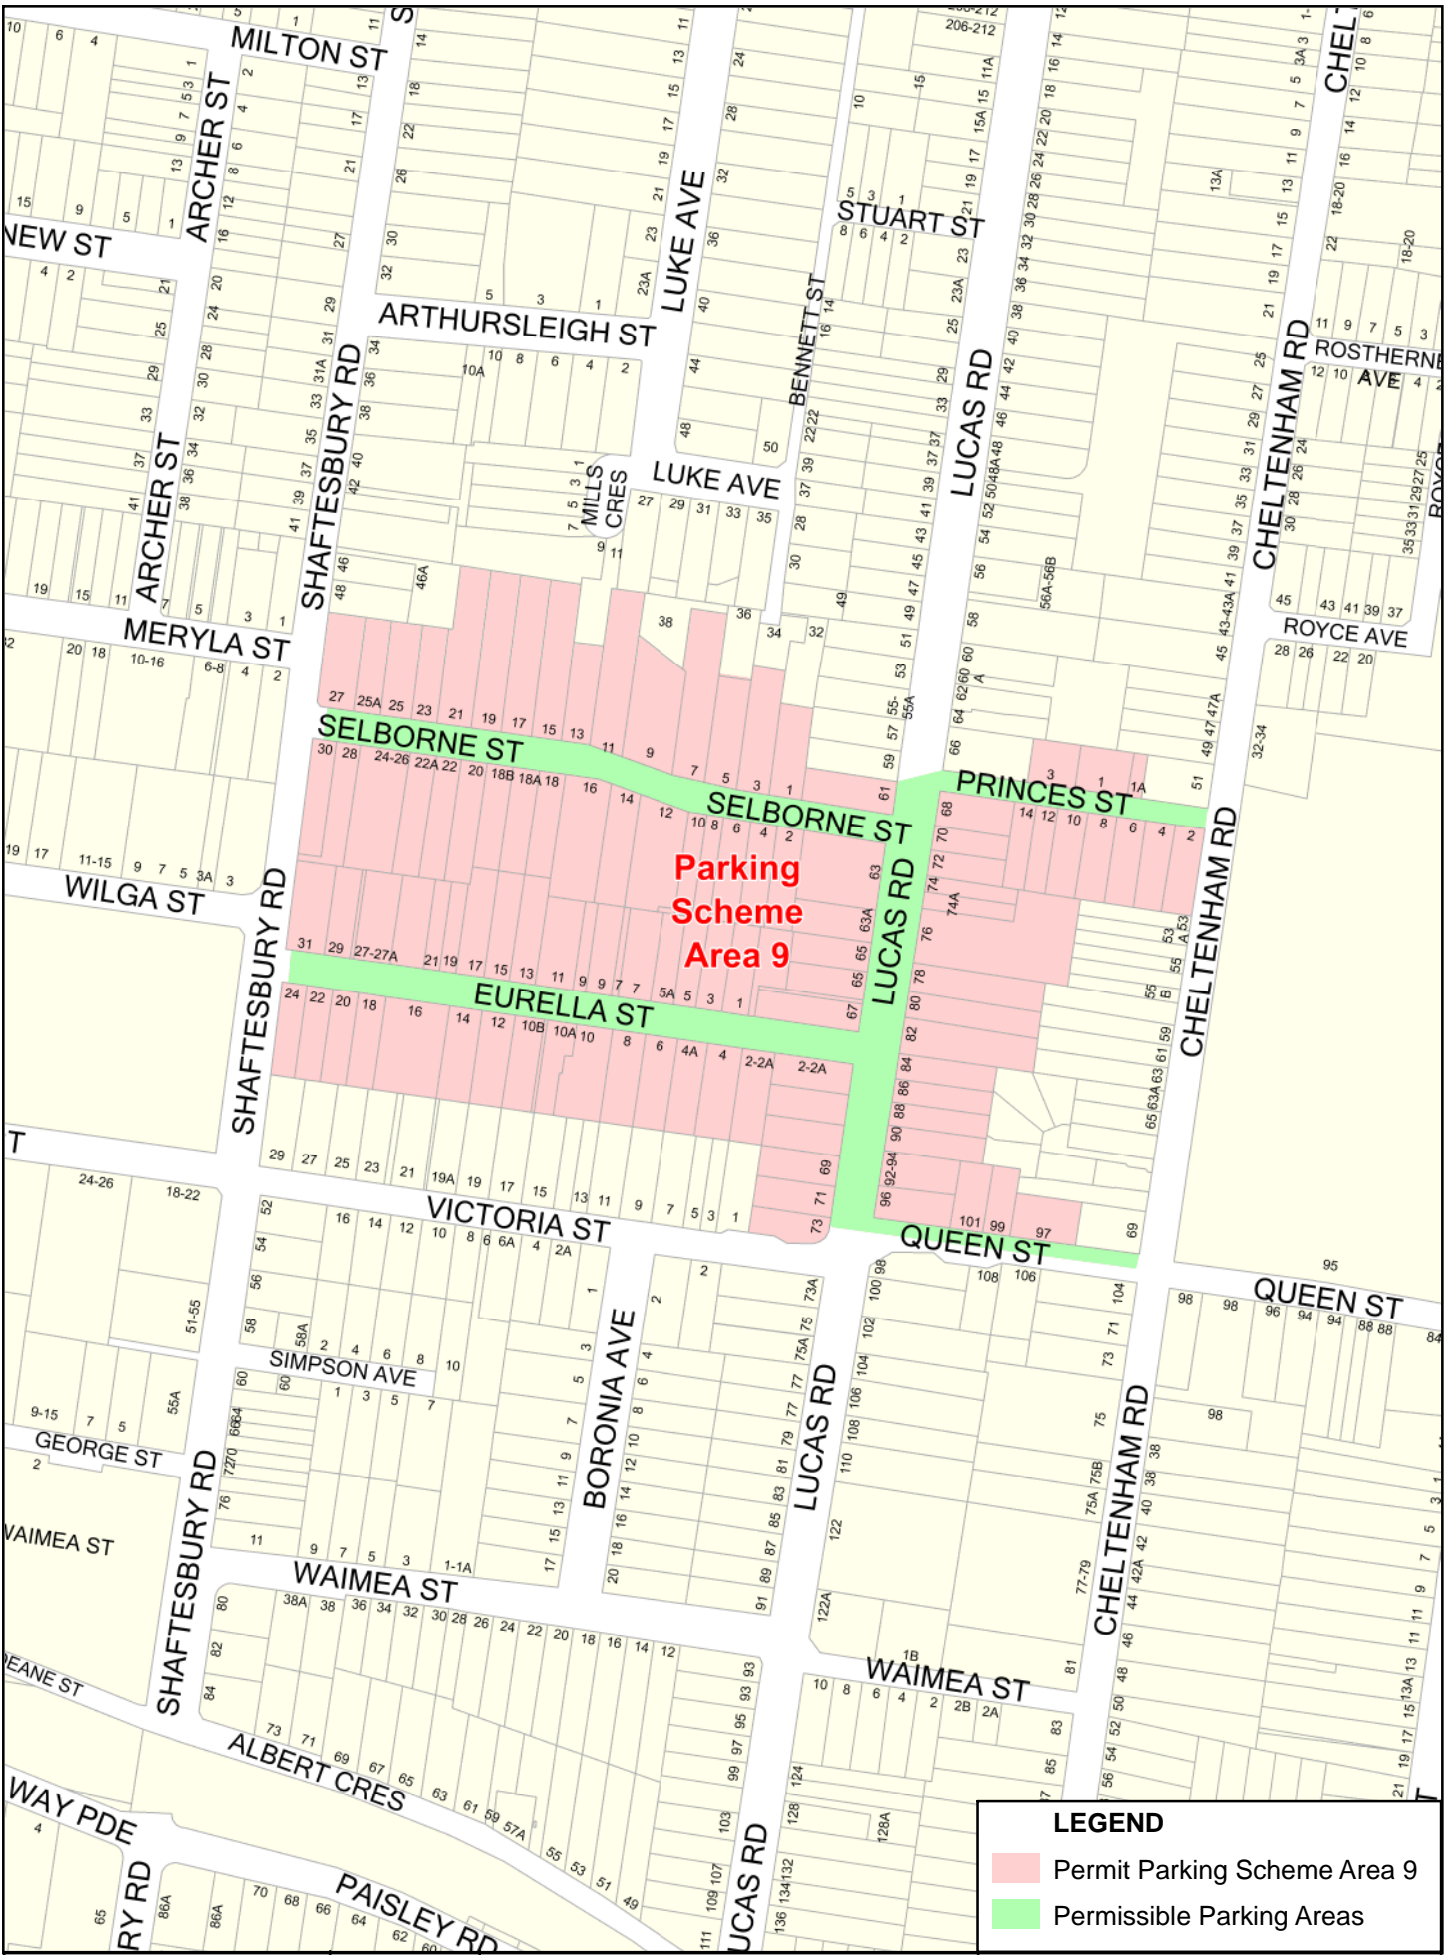

LEGEND	
	Permit Parking Scheme Area 9
	Permissible Parking Areas

Disclaimer Note

This Map is subject to Burwood Council Copyright. No liability is taken in regards to the quality (accuracy, completeness, currency) of the data. It is the responsibility of the user to check/verify that the quality of the data suits their individual purpose. Burwood Council does not provide any warranties, expressed or implied, for the data.
Copyright - Land and Property Information NSW.
Copyright - Burwood Council.

**Permit Parking Scheme
Area 9
Permissible Parking Areas**