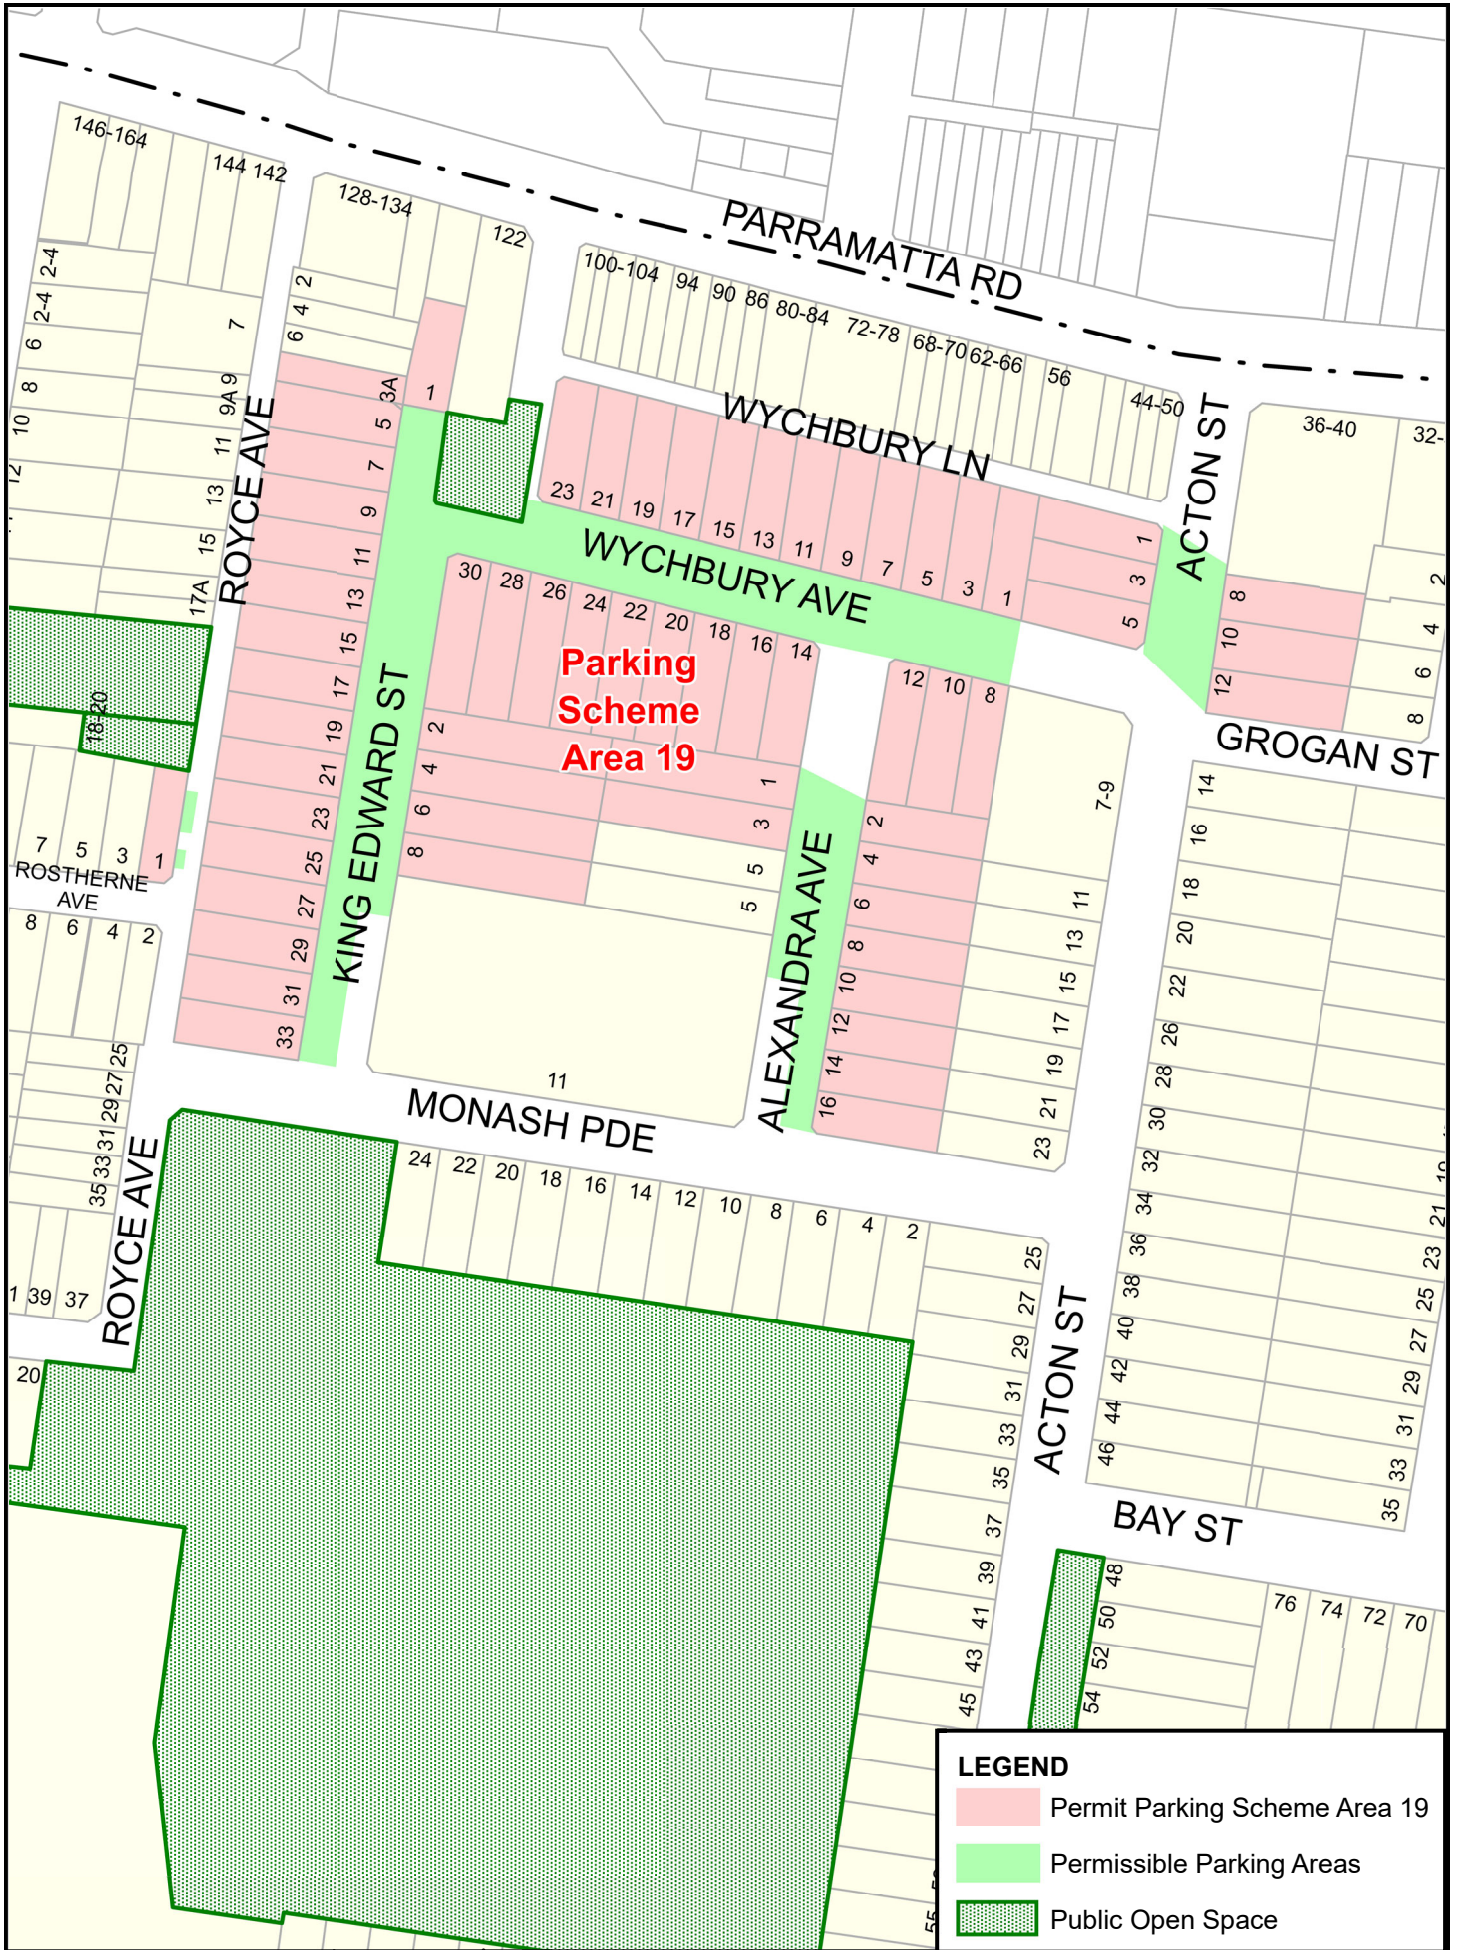

Permit Parking Scheme
Area 19
Permissible Parking Areas

Disclaimer Note

This Map is subject to Burwood Council Copyright. No liability is taken in regards to the quality (accuracy, completeness, currency) of the data. It is the responsibility of the user to check/verify that the quality of the data suits their individual purpose. Burwood Council does not provide any warranties, expressed or implied, for the data.

Copyright - Land and Property Information NSW, 2015
Copyright - Burwood Council, 2015