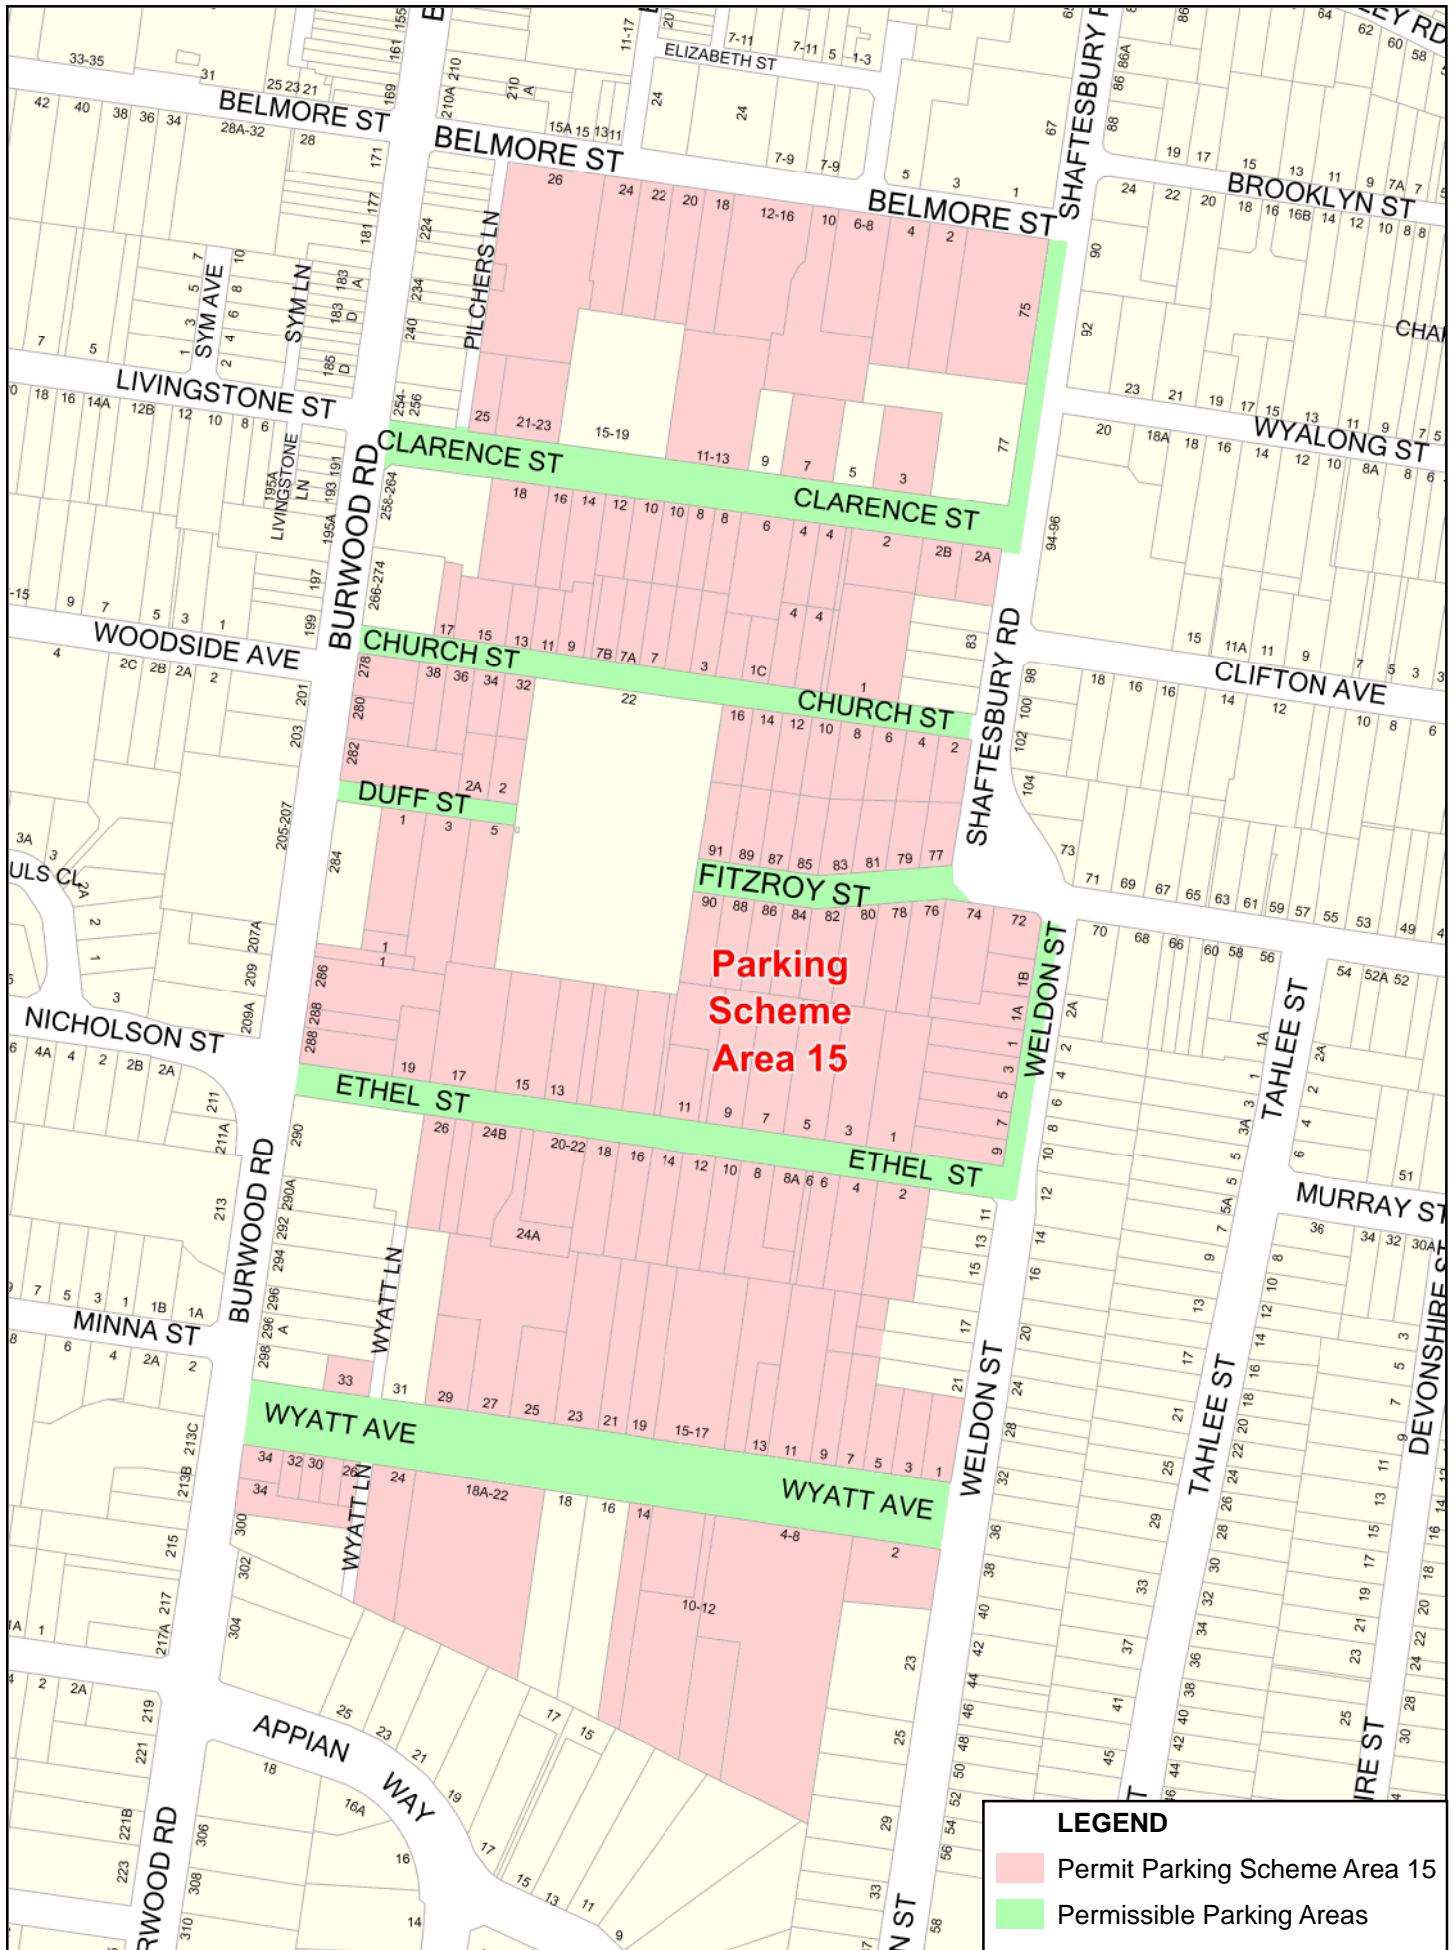

Parking Scheme Area 14

LEGEND

- Permit Parking Scheme Area 14
- Permissible Parking Areas

Permit Parking Scheme Area 14 Permissible Parking Areas

Disclaimer Note
 This Map is subject to Burwood Council Copyright. No liability is taken in regards to the quality (accuracy, completeness, currency) of the data. It is the responsibility of the user to check/verify that the quality of the data suits their individual purpose. Burwood Council does not provide any warranties, expressed or implied, for the data.
 Copyright - Land and Property Information NSW.
 Copyright - Burwood Council.