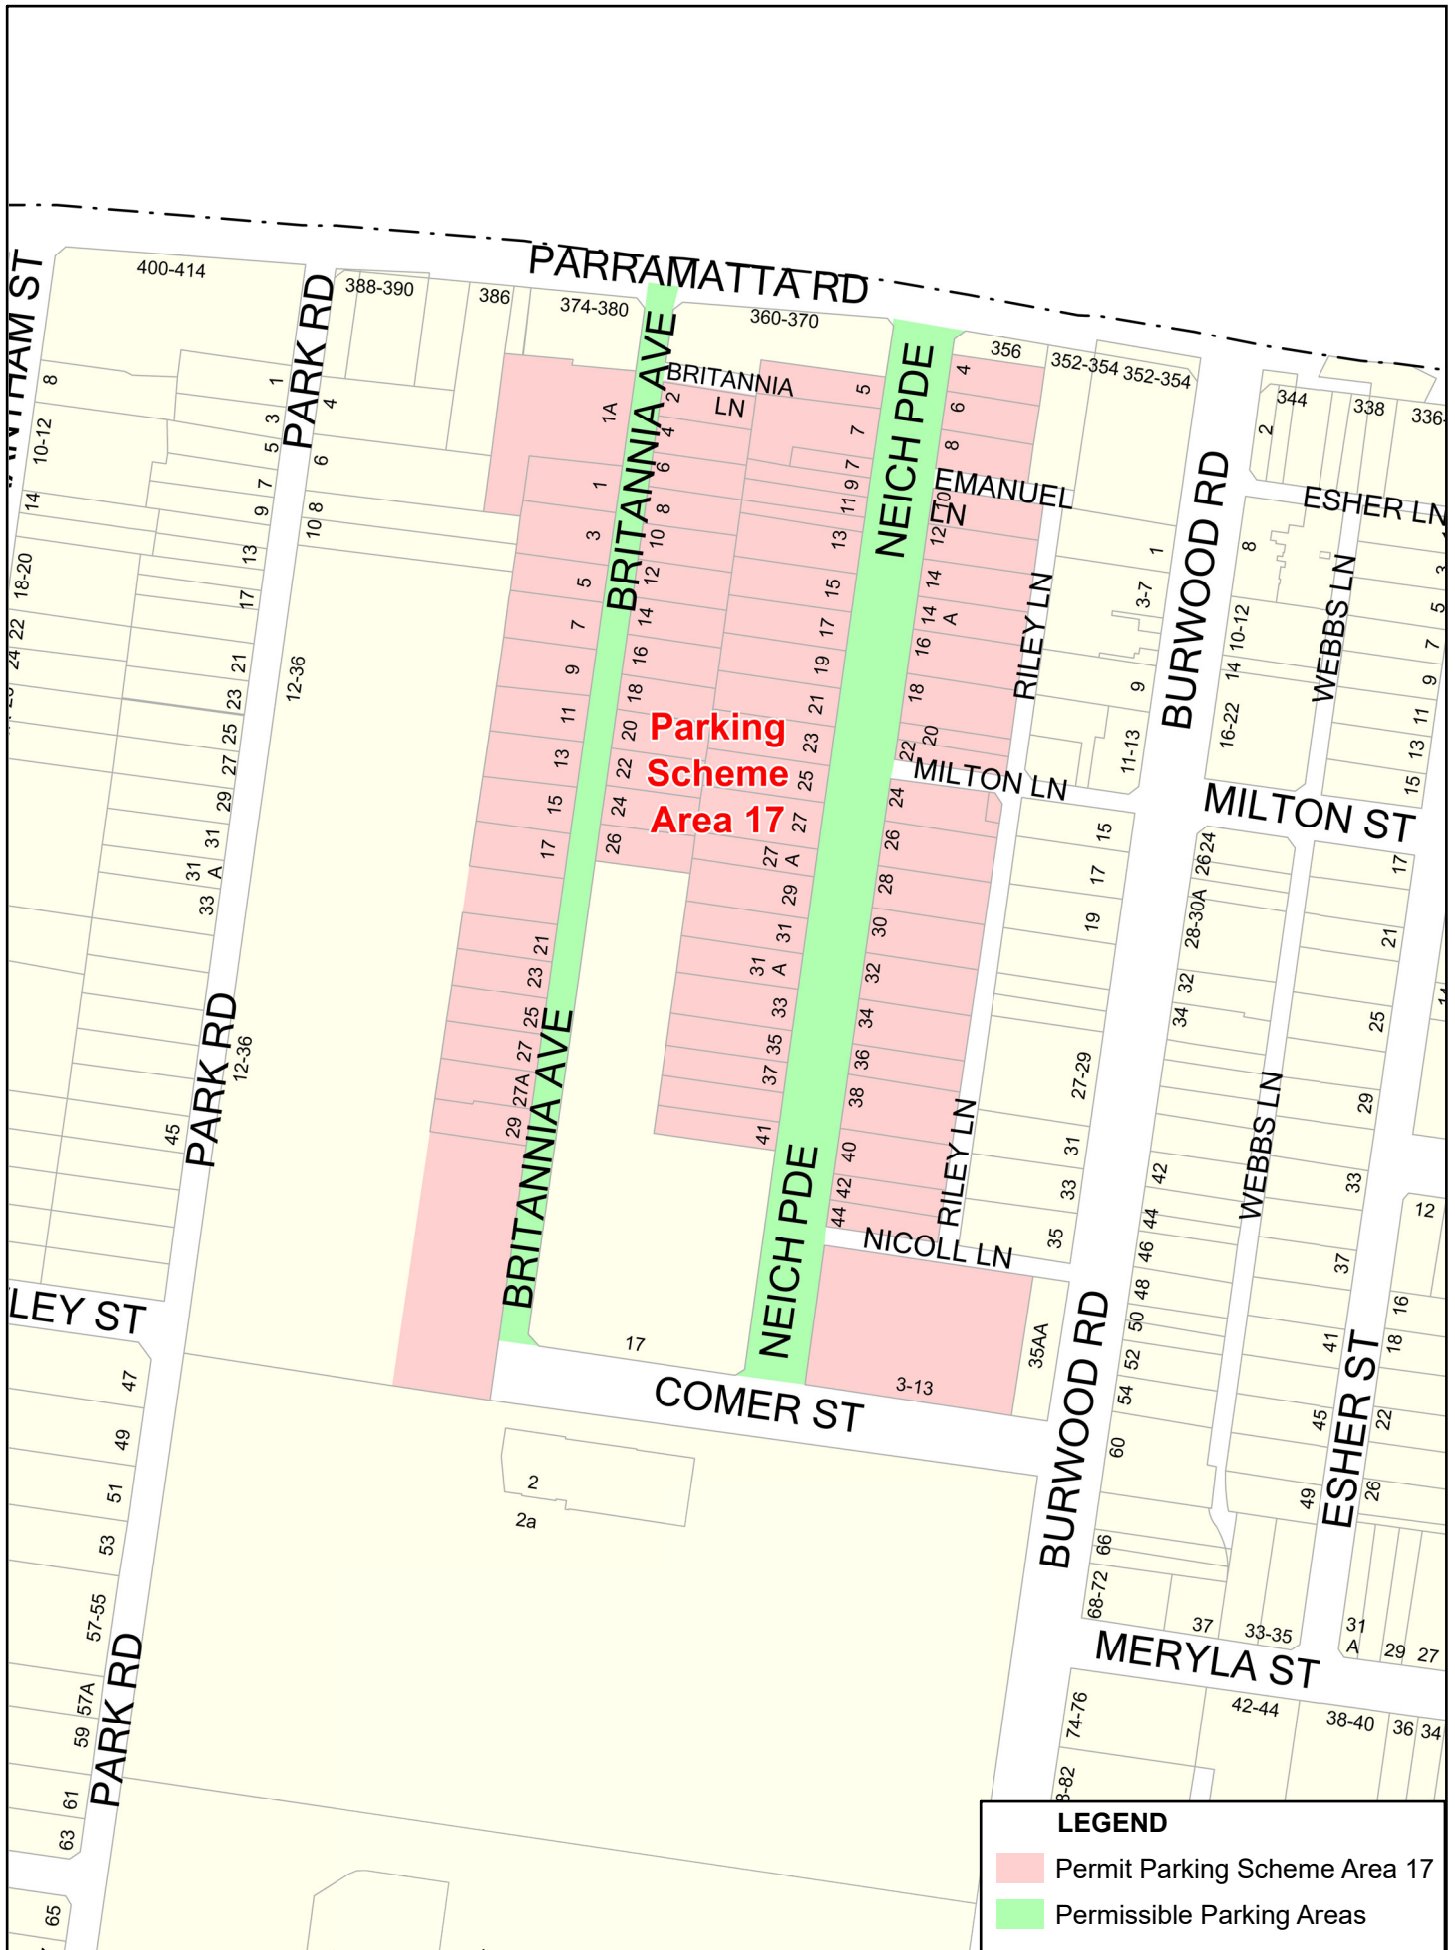

LEGEND

- Permit Parking Scheme Area 16
- Permissible Parking Areas

Burwood
Inc.1874

Map Number: M551-16 Date Printed: 13/03/24

**Permit Parking Scheme
Area 16
Permissible Parking Areas**

Disclaimer Note
This Map is subject to Burwood Council Copyright. No liability is taken in regards to the quality (accuracy, completeness, currency) of the data. It is the responsibility of the user to check/verify that the quality of the data suits their individual purpose. Burwood Council does not provide any warranties, expressed or implied, for the data.
Copyright - Land and Property Information NSW.
Copyright - Burwood Council.