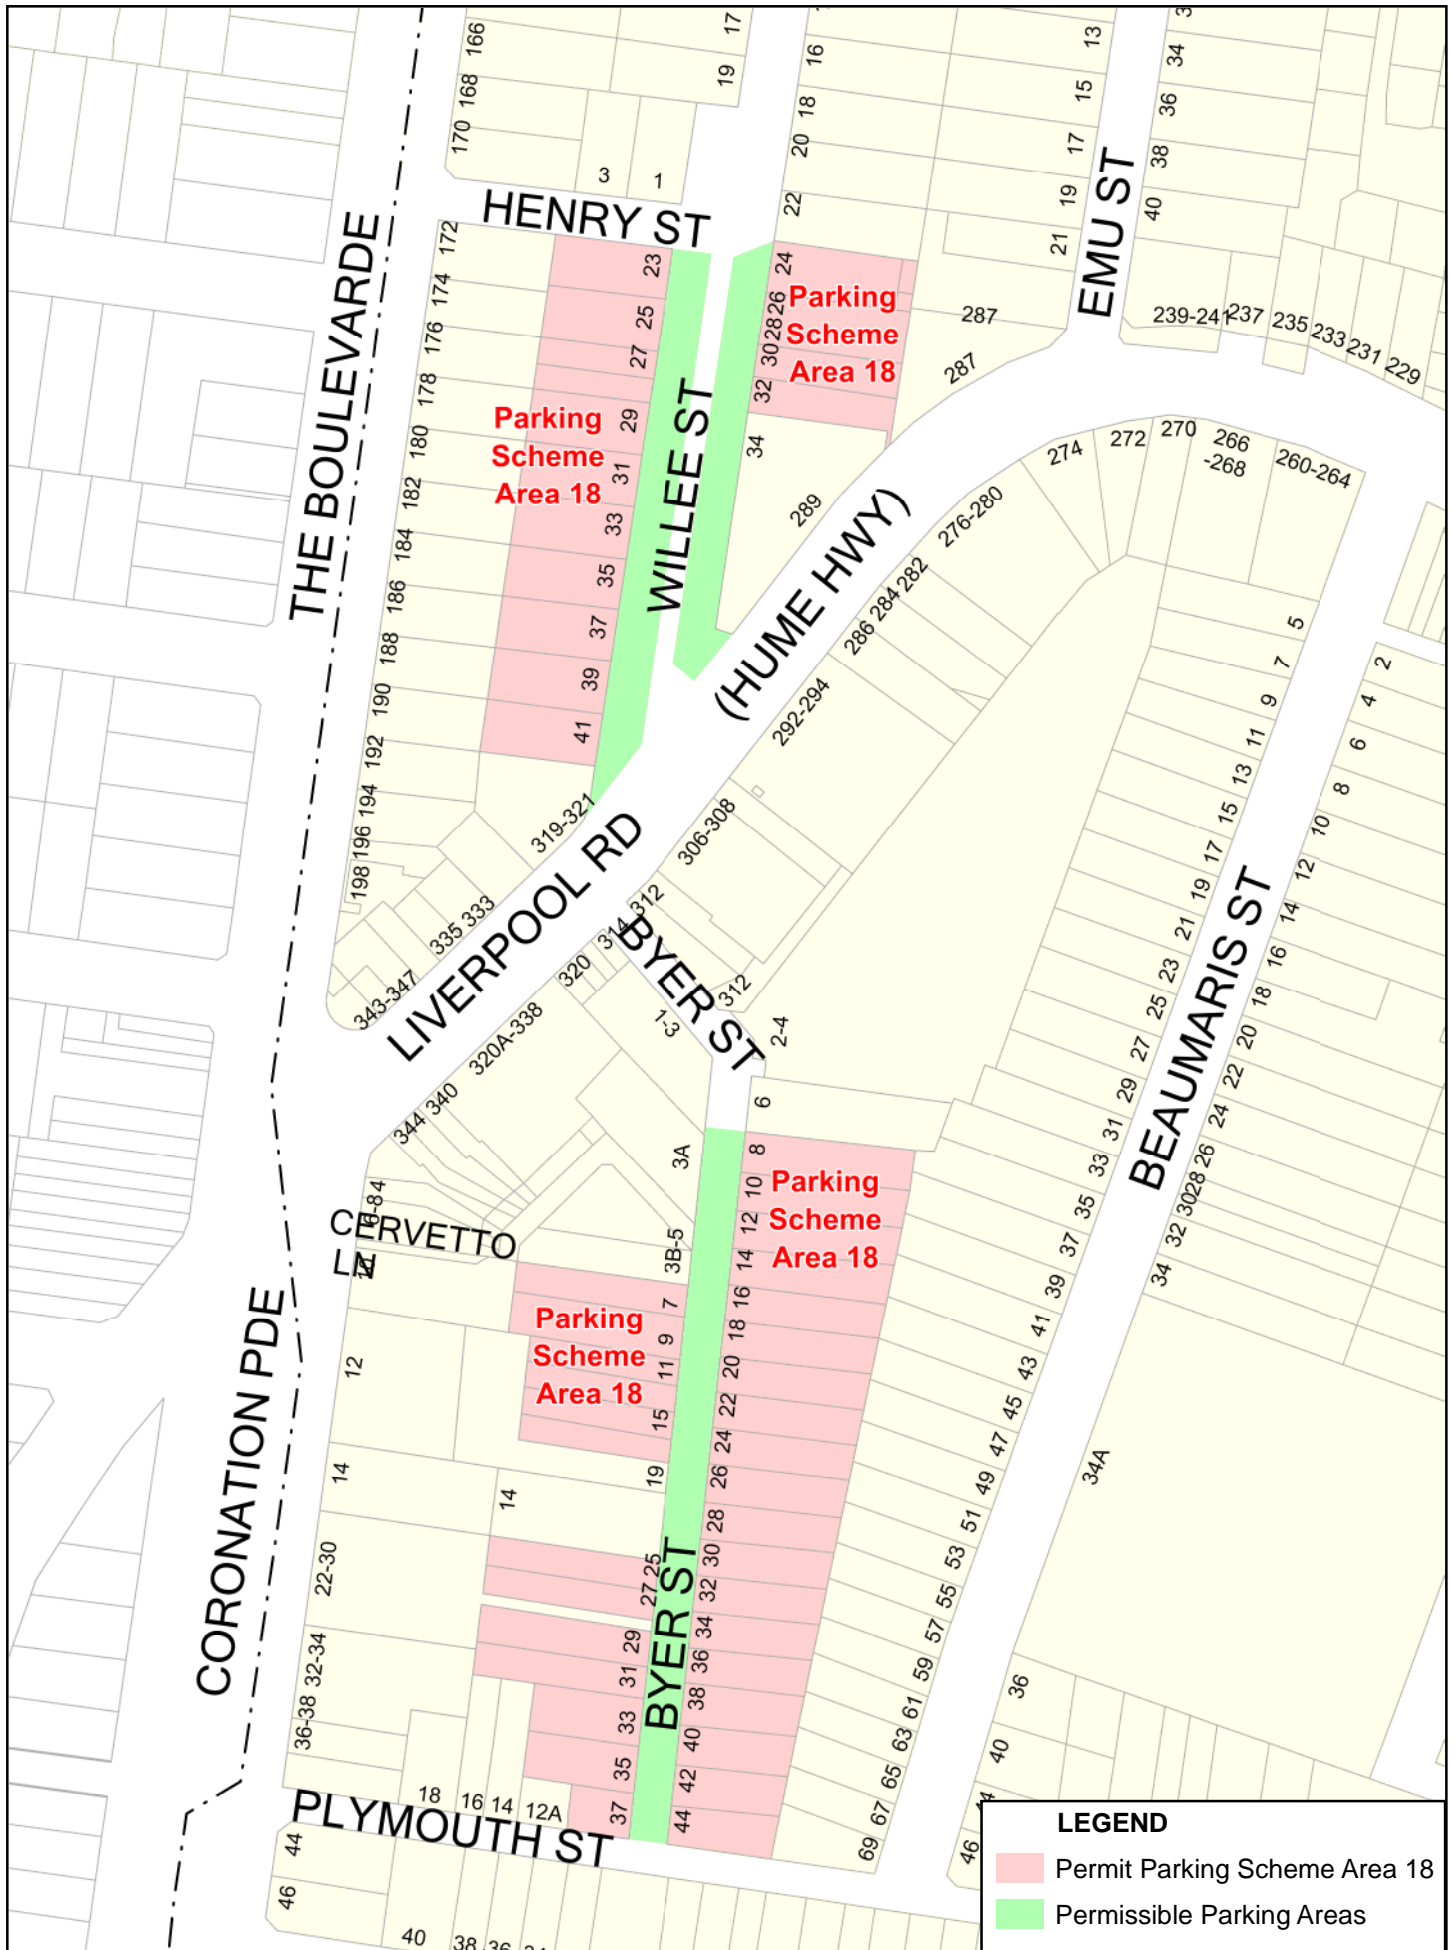

LEGEND

- Permit Parking Scheme Area 17
- Permissible Parking Areas

Map Number: M551-17 Date Printed: 13/03/24

**Permit Parking Scheme
Area 17
Permissible Parking Areas**

Disclaimer Note
 This Map is subject to Burwood Council Copyright. No liability is taken in regards to the quality (accuracy, completeness, currency) of the data. It is the responsibility of the user to check/verify that the quality of the data suits their individual purpose. Burwood Council does not provide any warranties, expressed or implied, for the data.
 Copyright - Land and Property Information NSW.
 Copyright - Burwood Council.