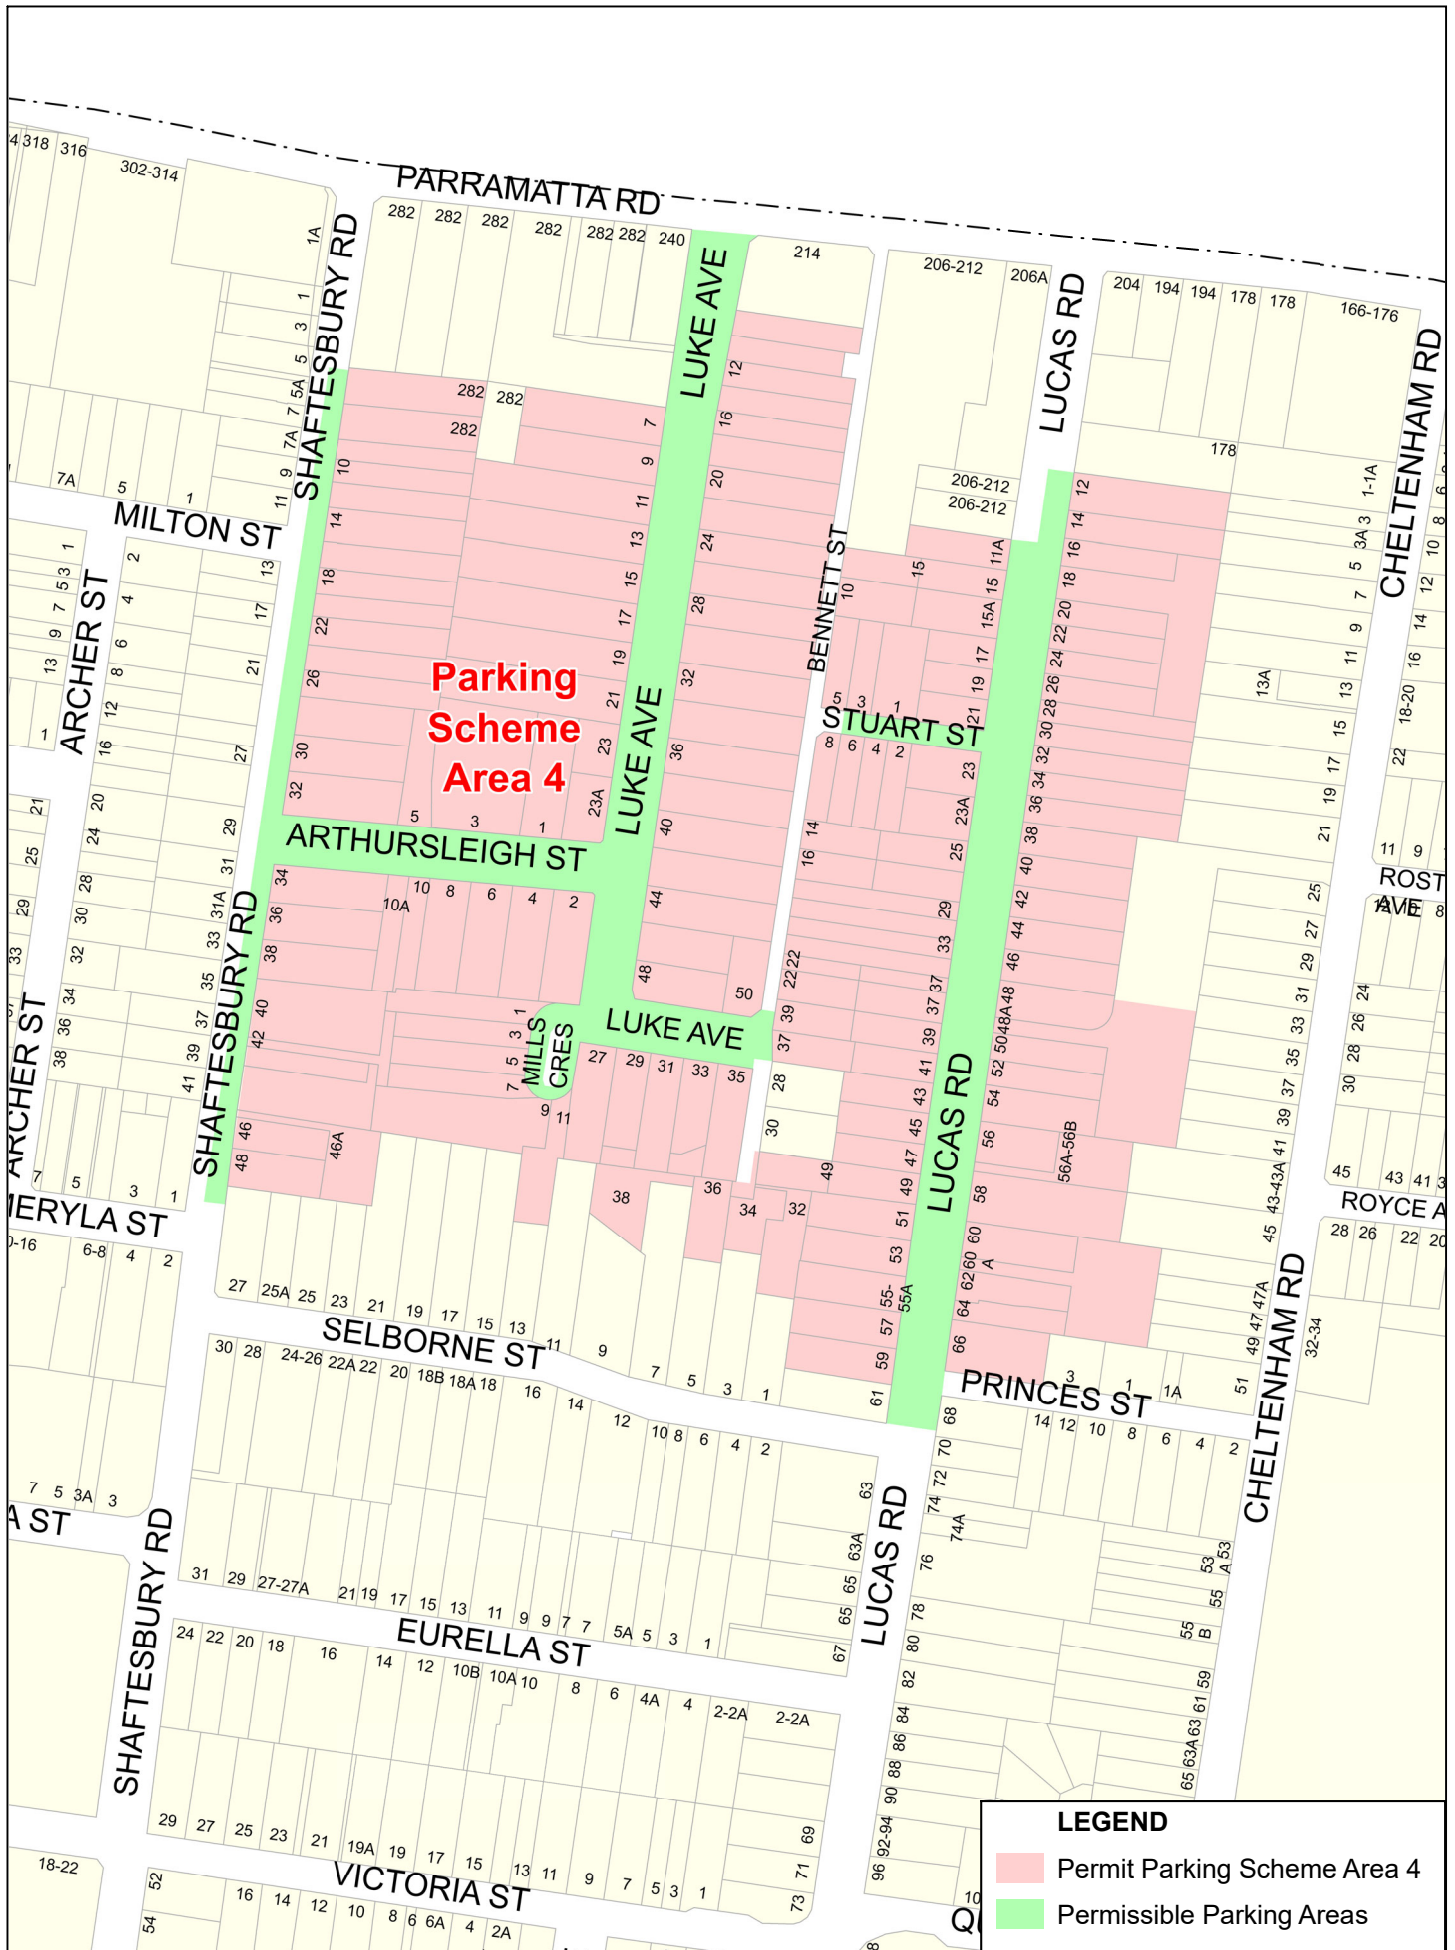

LEGEND	
	Permit Parking Scheme Area 4
	Permissible Parking Areas

Map Number: M551-4   Date Printed: 16/08/22

Permit Parking Scheme Area 4 Permissible Parking Areas

Disclaimer Note
This Map is subject to Burwood Council Copyright. No liability is taken in regards to the quality (accuracy, completeness, currency) of the data. It is the responsibility of the user to check/verify that the quality of the data suits their individual purpose. Burwood Council does not provide any warranties, expressed or implied, for the data.
Copyright - Burwood Council.