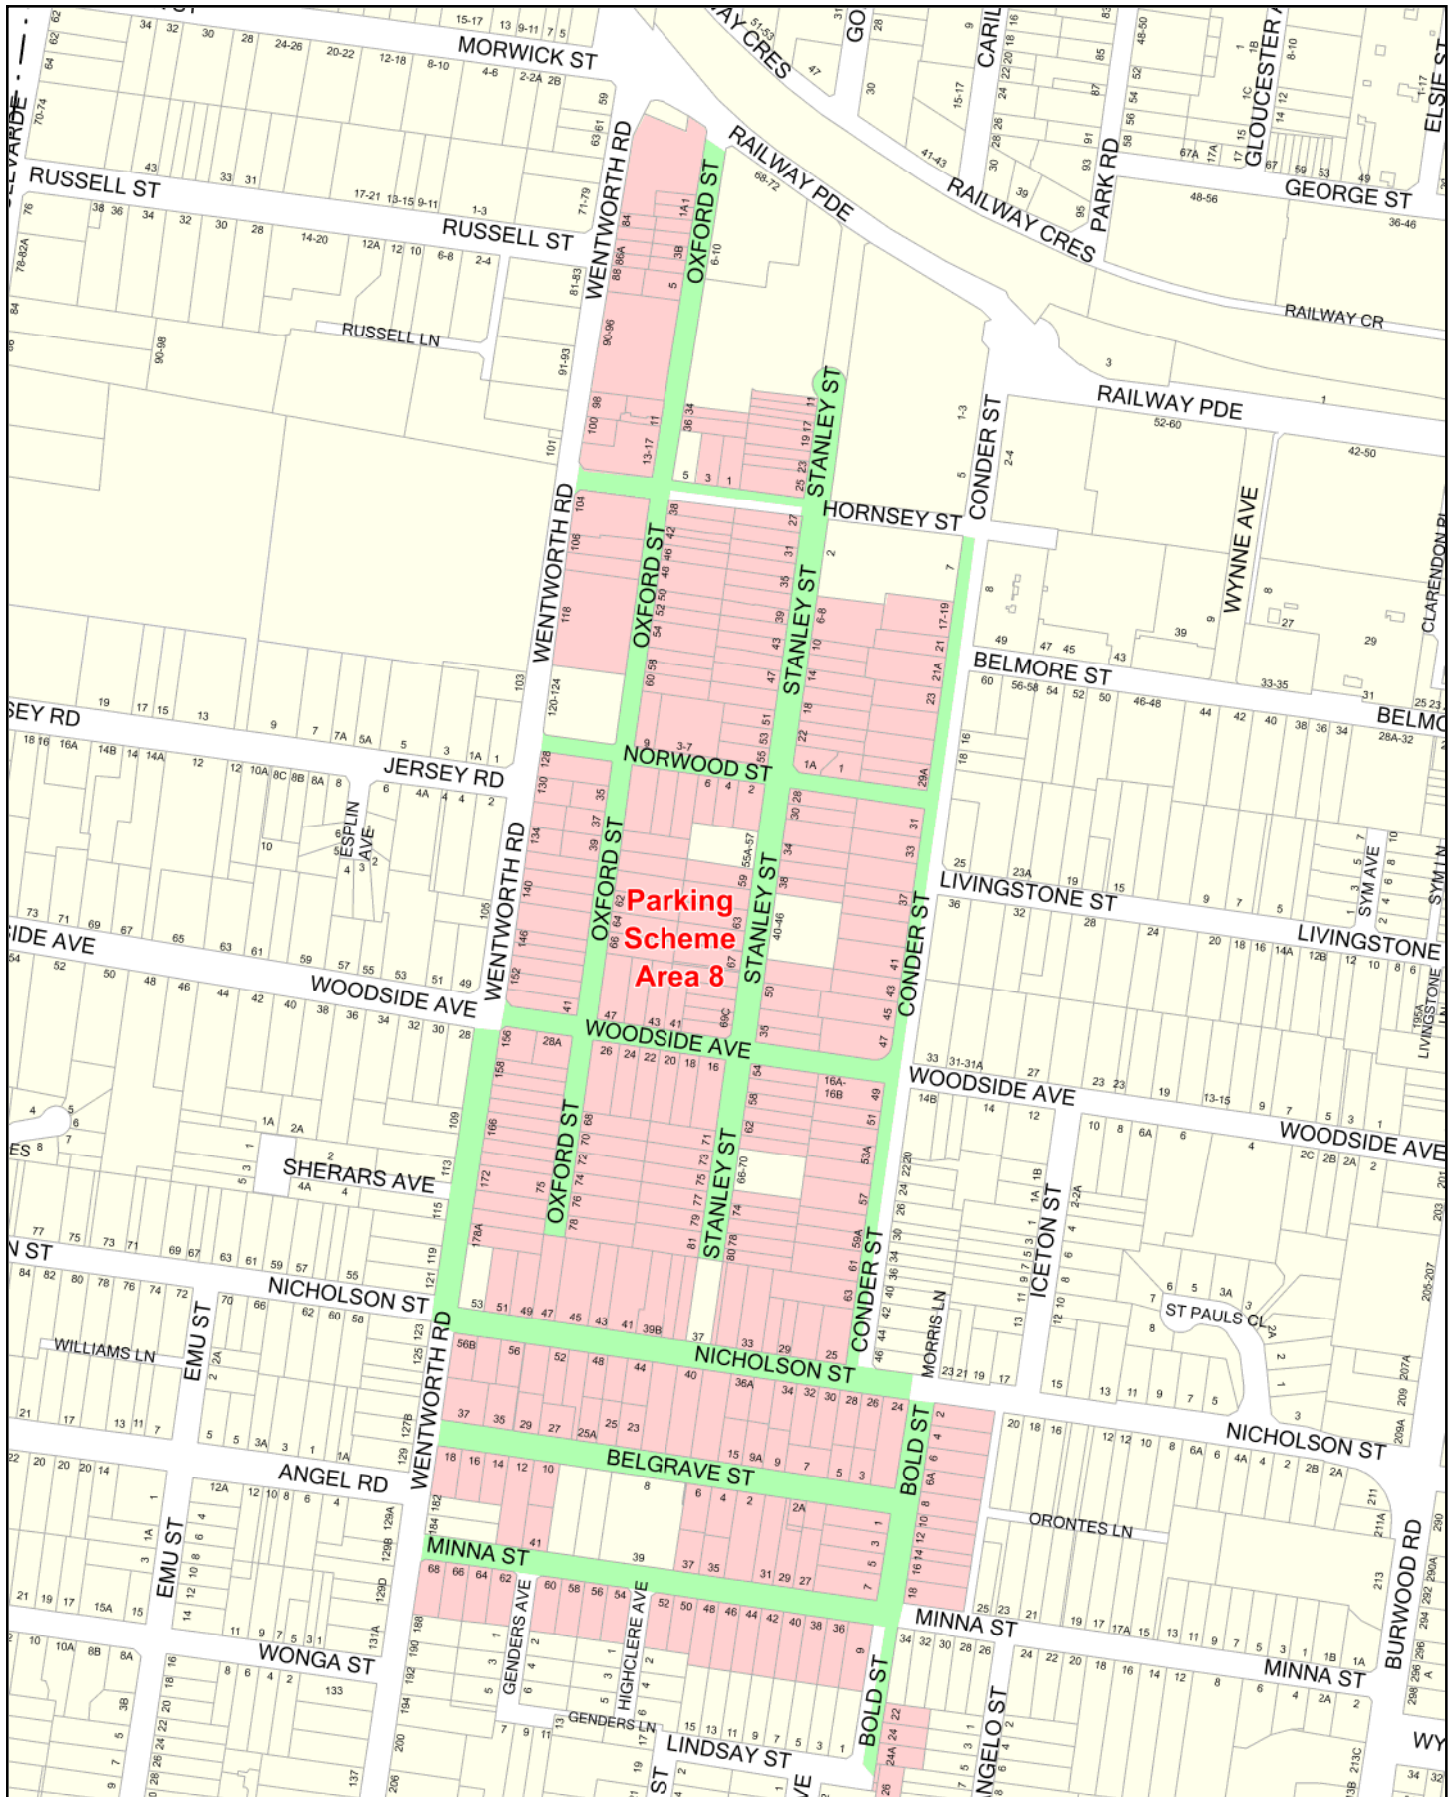

LEGEND

- Permit Parking Scheme Area 7
- Permissible Parking Areas

Map Number: M551-7 Date Printed: 13/03/24

**Permit Parking Scheme
Area 7
Permissible Parking Areas**

Disclaimer Note
 This Map is subject to Burwood Council Copyright. No liability is taken in regards to the quality (accuracy, completeness, currency) of the data. It is the responsibility of the user to check/verify that the quality of the data suits their individual purpose. Burwood Council does not provide any warranties, expressed or implied, for the data.
 Copyright - Land and Property Information NSW.
 Copyright - Burwood Council.