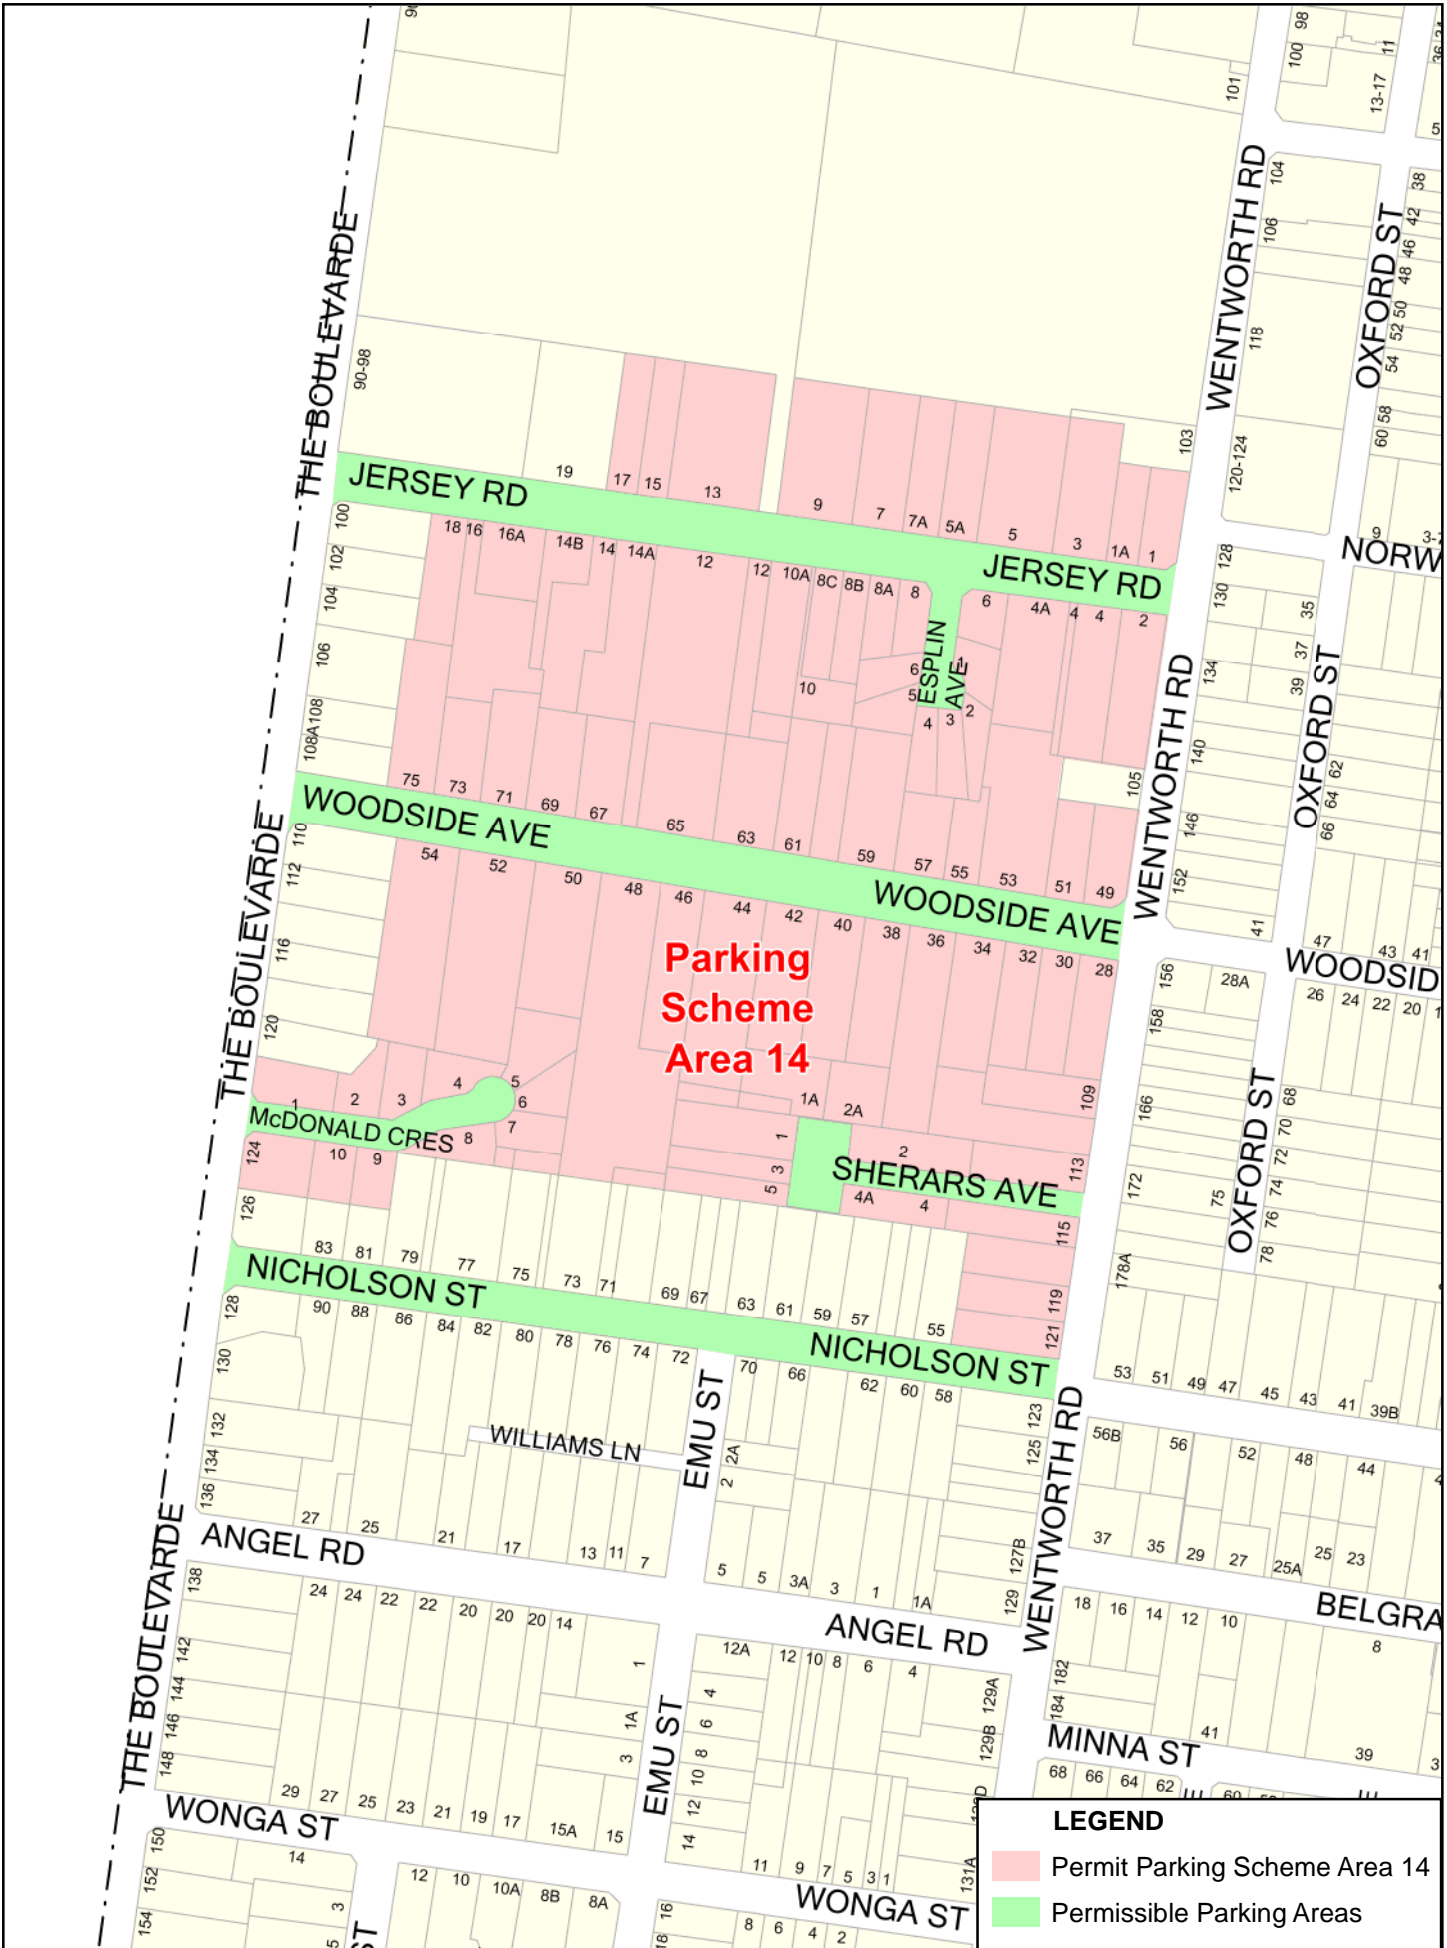

Parking Scheme Area 14

LEGEND

- Permit Parking Scheme Area 14
- Permissible Parking Areas

Permit Parking Scheme Area 14 Permissible Parking Areas

Disclaimer Note
This Map is subject to Burwood Council Copyright. No liability is taken in regards to the quality (accuracy, completeness, currency) of the data. It is the responsibility of the user to check/verify that the quality of the data suits their individual purpose. Burwood Council does not provide any warranties, expressed or implied, for the data.
Copyright - Land and Property Information NSW.
Copyright - Burwood Council.