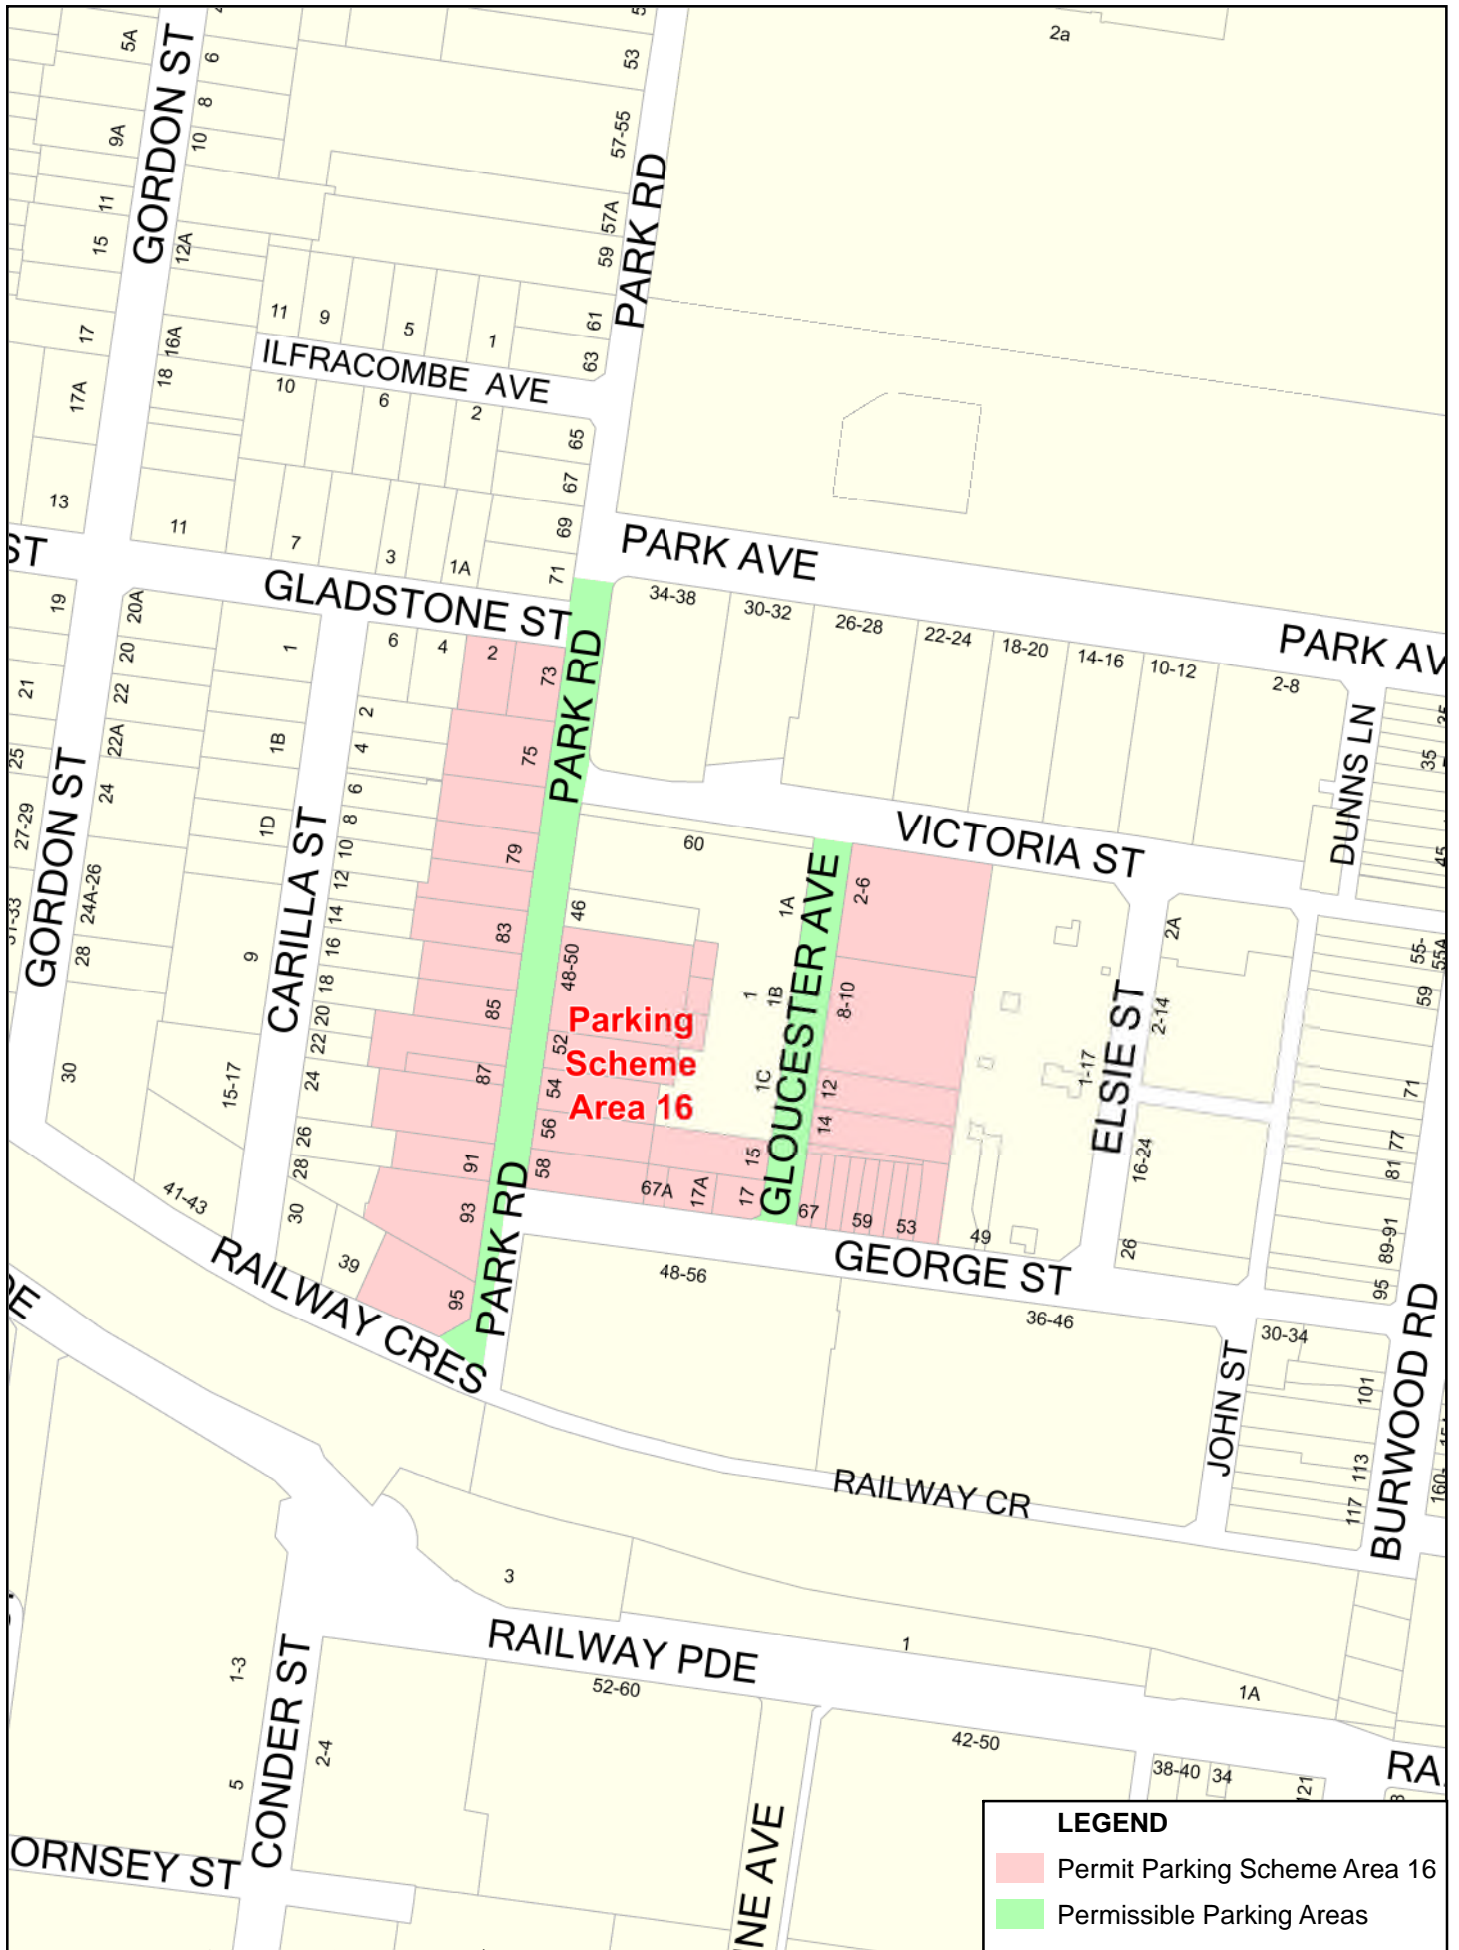

LEGEND

- Permit Parking Scheme Area 15
- Permissible Parking Areas

Burwood
inc.1874

Map Number: M551-15 Date Printed: 13/03/24

**Permit Parking Scheme
Area 15
Permissible Parking Areas**

Disclaimer Note
This Map is subject to Burwood Council Copyright. No liability is taken in regards to the quality (accuracy, completeness, currency) of the data. It is the responsibility of the user to check/verify that the quality of the data suits their individual purpose. Burwood Council does not provide any warranties, expressed or implied, for the data.
Copyright - Land and Property Information NSW.
Copyright - Burwood Council.