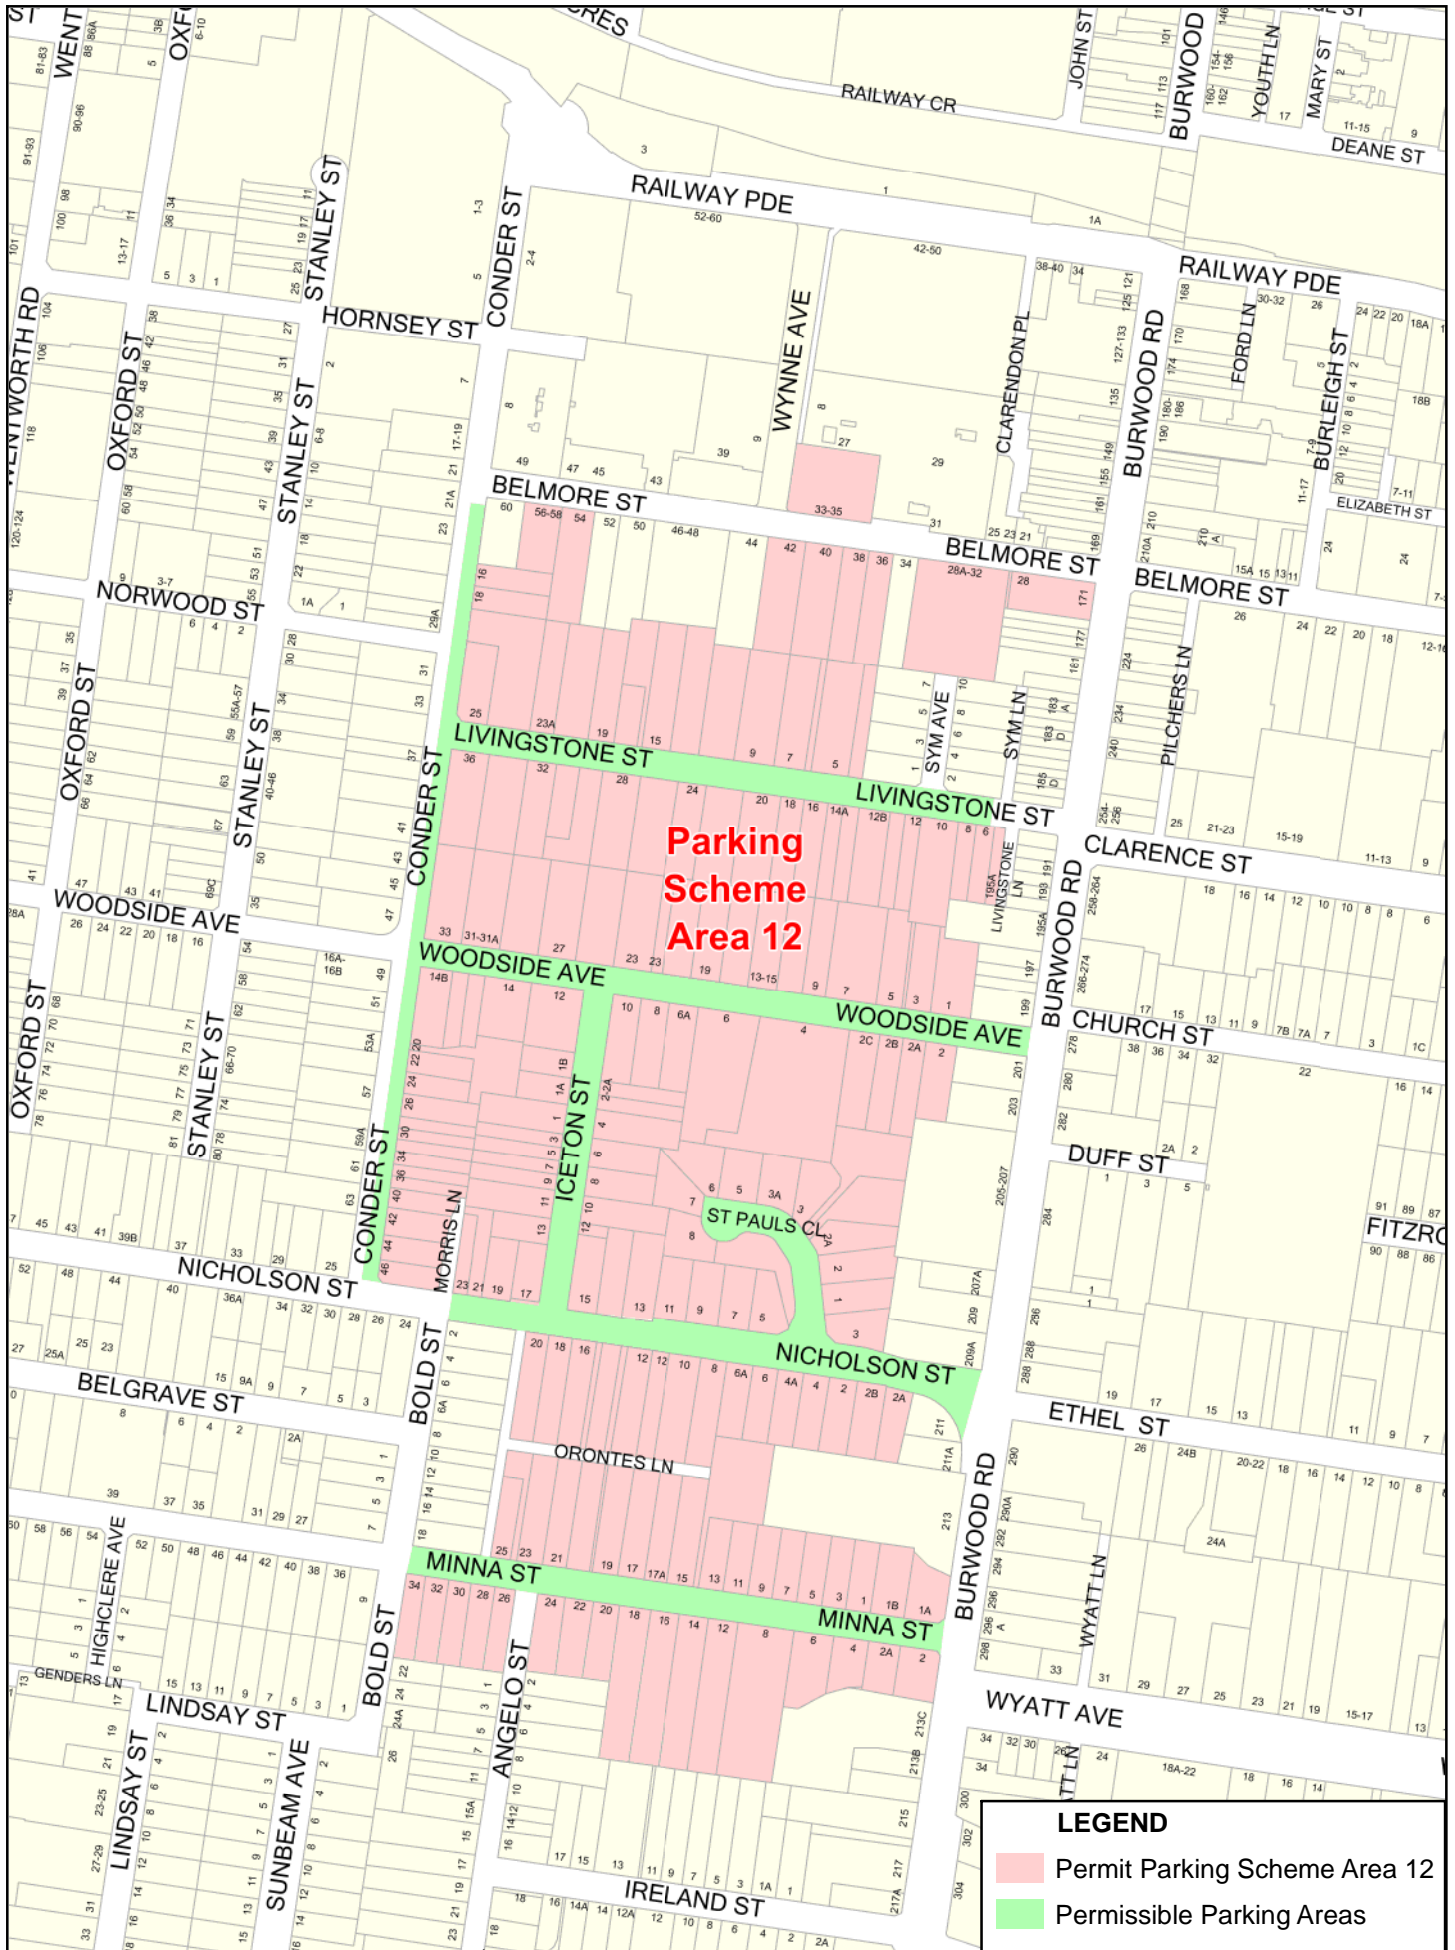

LEGEND

- Permit Parking Scheme Area 11
- Permissible Parking Areas

Map Number: M551-11 Date Printed: 27/04/20

**Permit Parking Scheme
Area 11
Permissible Parking Areas**

Disclaimer Note
 This Map is subject to Burwood Council Copyright. No liability is taken in regards to the quality (accuracy, completeness, currency) of the data. It is the responsibility of the user to check/verify that the quality of the data suits their individual purpose. Burwood Council does not provide any warranties, expressed or implied, for the data.
 Copyright - Land and Property Information NSW.
 Copyright - Burwood Council.