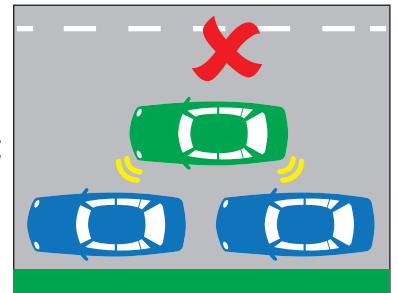

NO STOPPING

- Stopping is not permitted at any time
- Dropping off or picking up passengers is not permitted
- **Minimum penalty \$352 and 2 demerit points**

NO PARKING

- Drivers may stop to drop off or pick up passengers for a maximum of 2 minutes
- Drivers must remain within 3 metres of vehicle
- Vehicle must not be left unattended
- **Minimum penalty \$196 and 2 demerit points**

BUS ZONE

- Stopping is not permitted in a bus zone
- Dropping off or picking up passengers is not permitted
- **Minimum penalty \$352 and 2 demerit points**

DOUBLE PARKING

- Stopping next to legally parked vehicles is not permitted
- Dropping off or picking up passengers is not permitted
- **Minimum penalty \$352 and 2 demerit points**