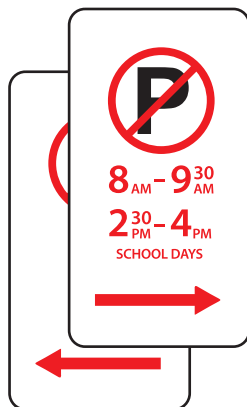

SCHOOL ZONES

Understanding the rules

School zones operate between 8am - 9.30am and 2.30pm - 4pm during school term. A speed limit of 40km/h as well as increased fines and demerit points apply during these hours.

NO STOPPING

- Stopping is not permitted at any time
- Dropping off or picking up passengers is not permitted
- **Minimum penalty \$352 and 2 demerit points**

NO PARKING

- Drivers may stop to drop off or pick up passengers for a maximum of 2 minutes
- Drivers must remain within 3 metres of vehicle
- Vehicle must not be left unattended
- **Minimum penalty \$196 and 2 demerit points**

BUS ZONE

- Stopping is not permitted in a bus zone
- Dropping off or picking up passengers is not permitted
- **Minimum penalty \$352 and 2 demerit points**

DOUBLE PARKING

- Stopping next to legally parked vehicles is not permitted
- Dropping off or picking up passengers is not permitted
- **Minimum penalty \$352 and 2 demerit points**

DRIVEWAYS & FOOTPATHS

- It is illegal to park on or across a driveway, footpath or any other vehicle access
- **Minimum penalty \$352 and 2 demerit points**

MOBILE PHONES

- It is illegal to use mobile phones while driving
- **\$469 penalty and 5 demerit points**