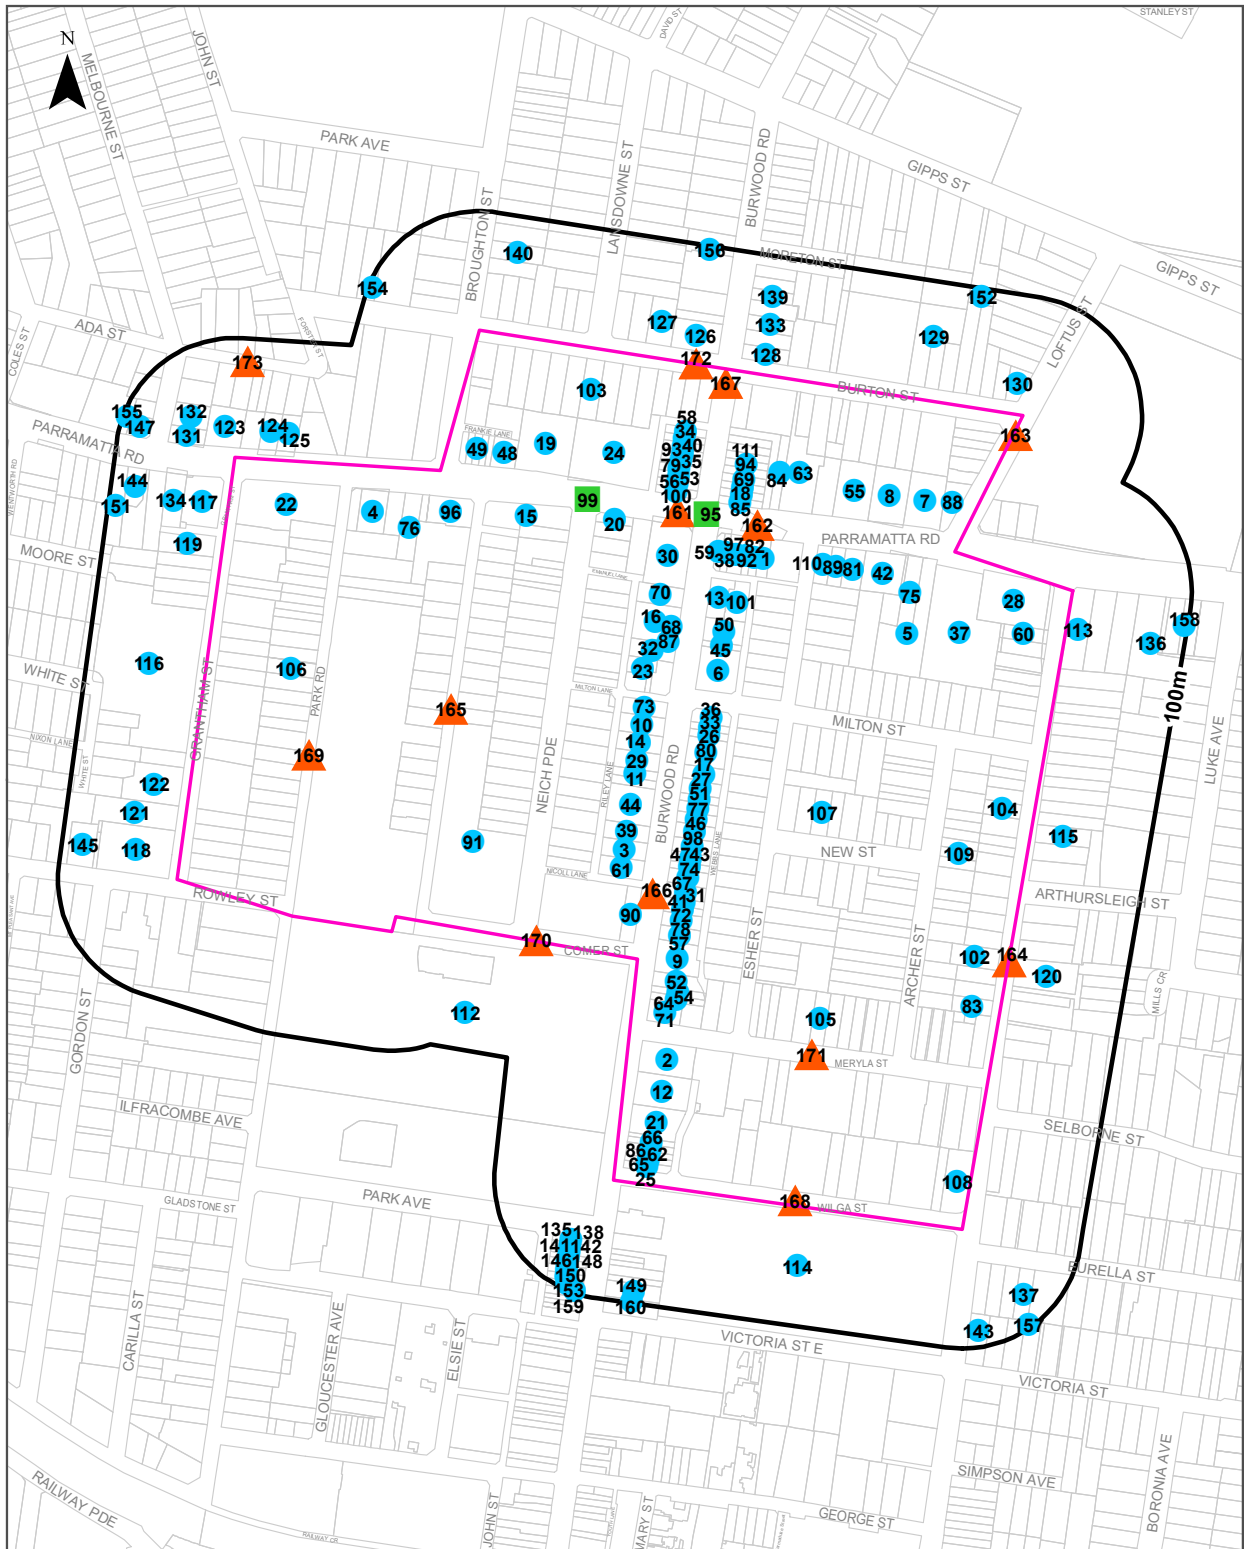

<p>Legend</p> <ul style="list-style-type: none"> Site Boundary Buffer 100m Property Boundary ● Business directory records mapped to a specific premise ■ Business directory records mapped to a road intersection ▲ Business directory records mapped to a road corridor Business directory records mapped to a general area 	<p>Scale:</p>	<p>Coordinate System: GDA 1994 MGA Zone 56</p> <p>Date: 09 November 2022</p> <p>Data Sources: Reproduced with permission of UBD and Hardie Grant Media Pty Ltd DD 01/08/2018</p>
---	---------------	--