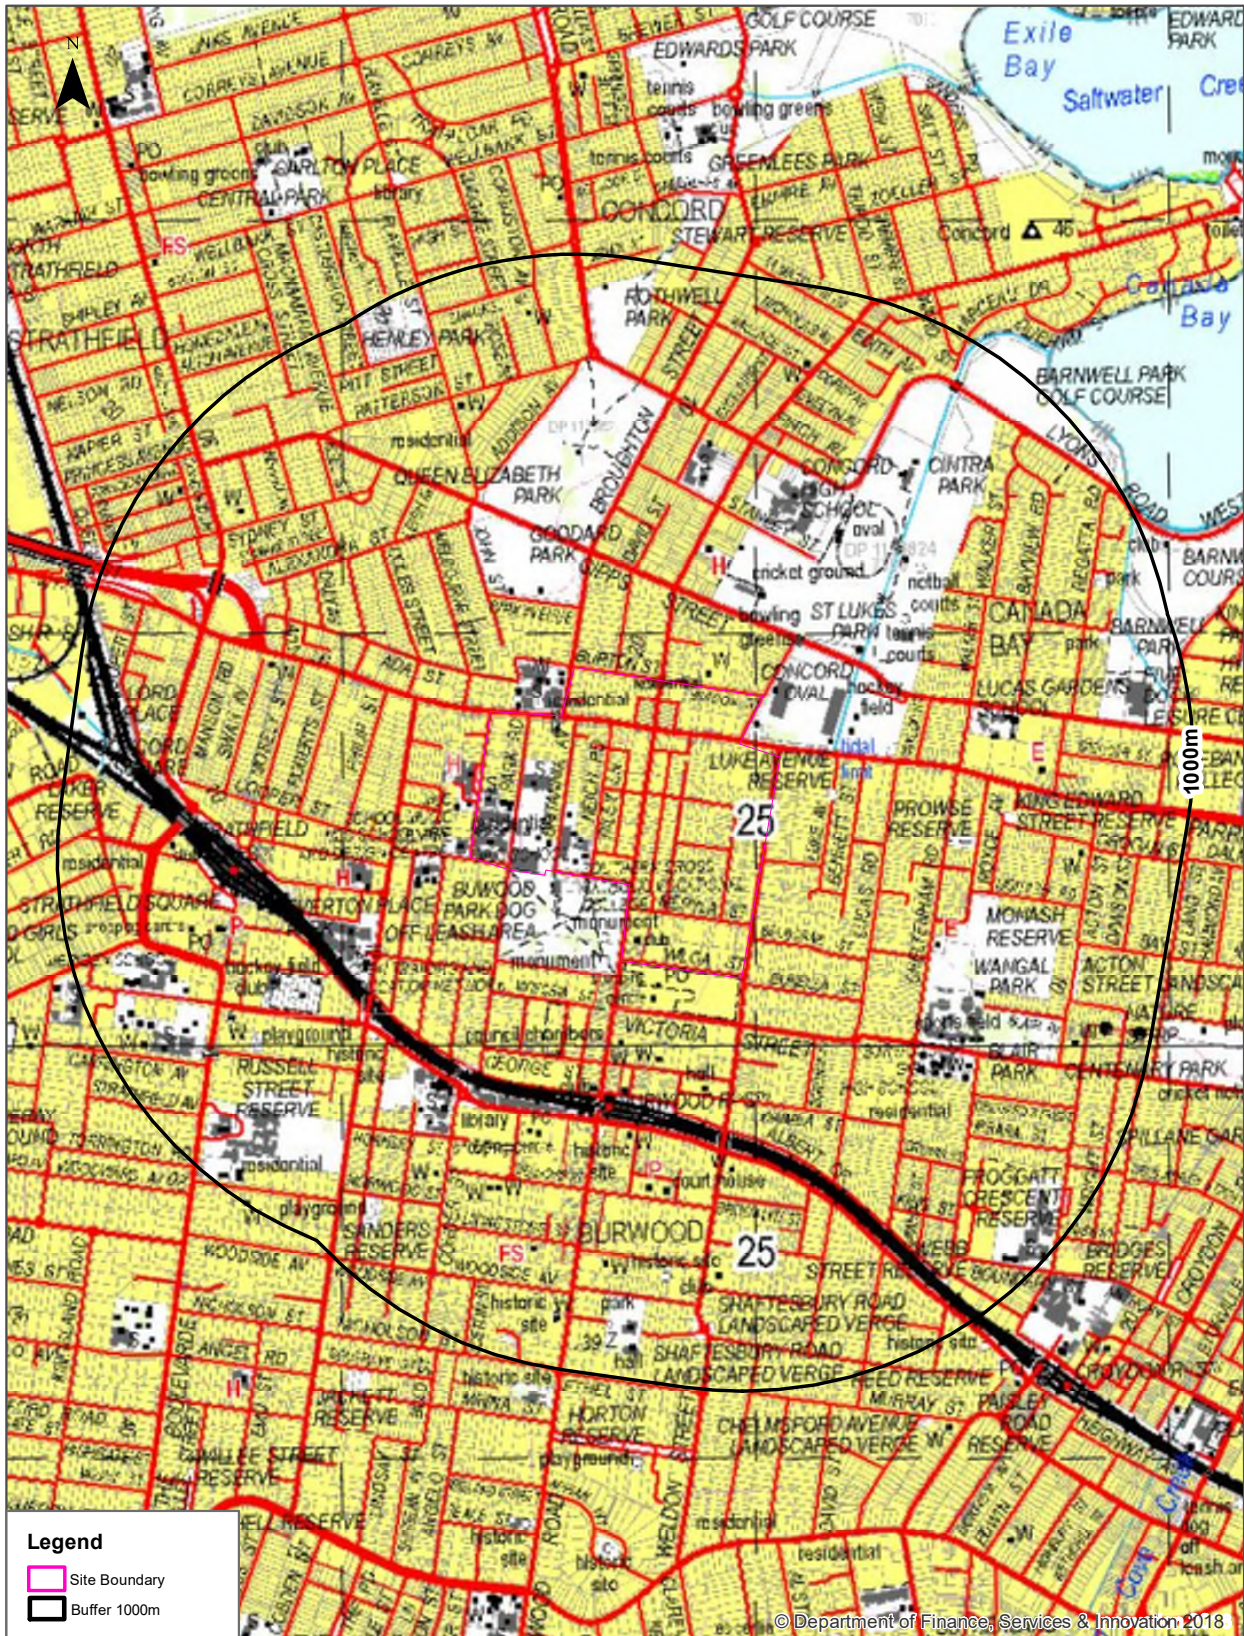

Topographic Map 2015

Master Plan, Burwood North, NSW 2134