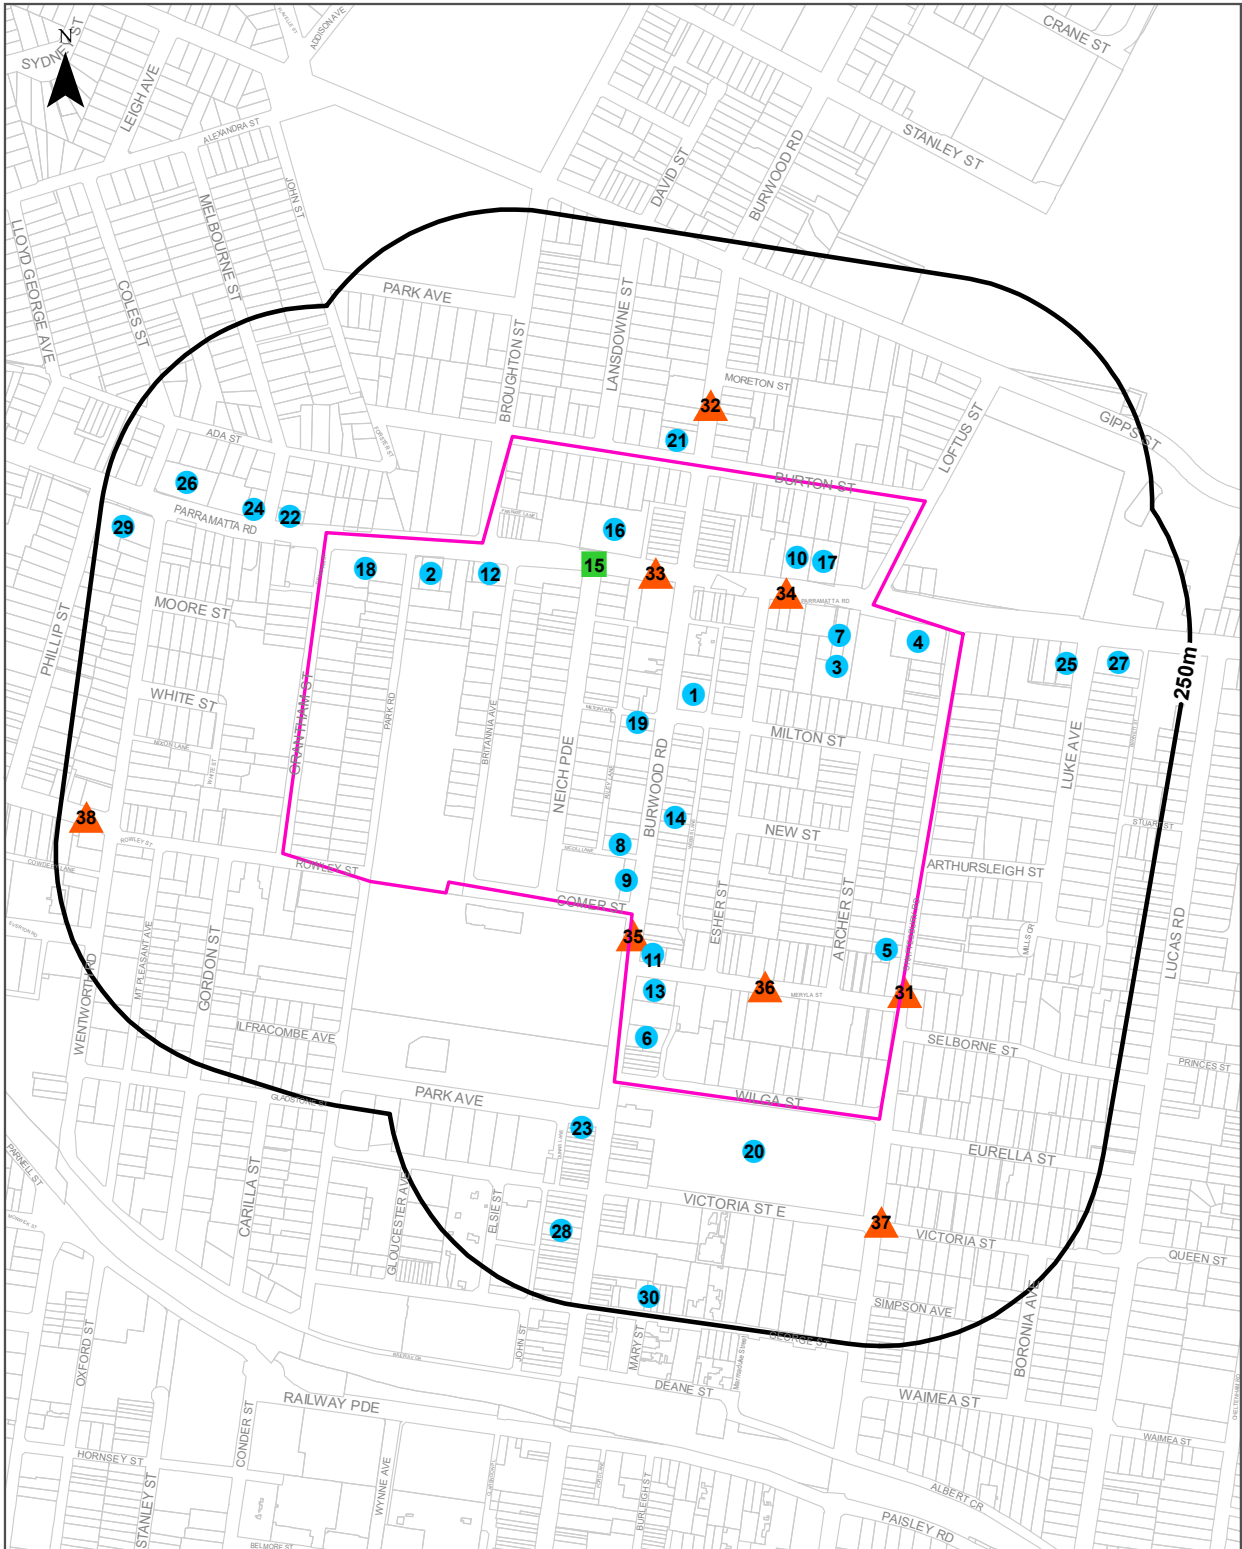

Dry Cleaners, Motor Garages & Service Stations

Master Plan, Burwood North, NSW 2134

Legend [Pink Outline] Site Boundary [Black Outline] Buffer 250m [Grey Outline] Property Boundary [Blue Circle] Business directory records mapped to a specific premise [Green Square] Business directory records mapped to a road intersection [Orange Triangle] Business directory records mapped to a road corridor [Green Hatched] Business directory records mapped to a general area		Scale: 0 100 200 300 400 Meters	Coordinate System: GDA 1994 MGA Zone 56 Date: 08 November 2022
Data Sources: Reproduced with permission of UBD and Hardie Grant Media Pty Ltd DD 01/08/2018