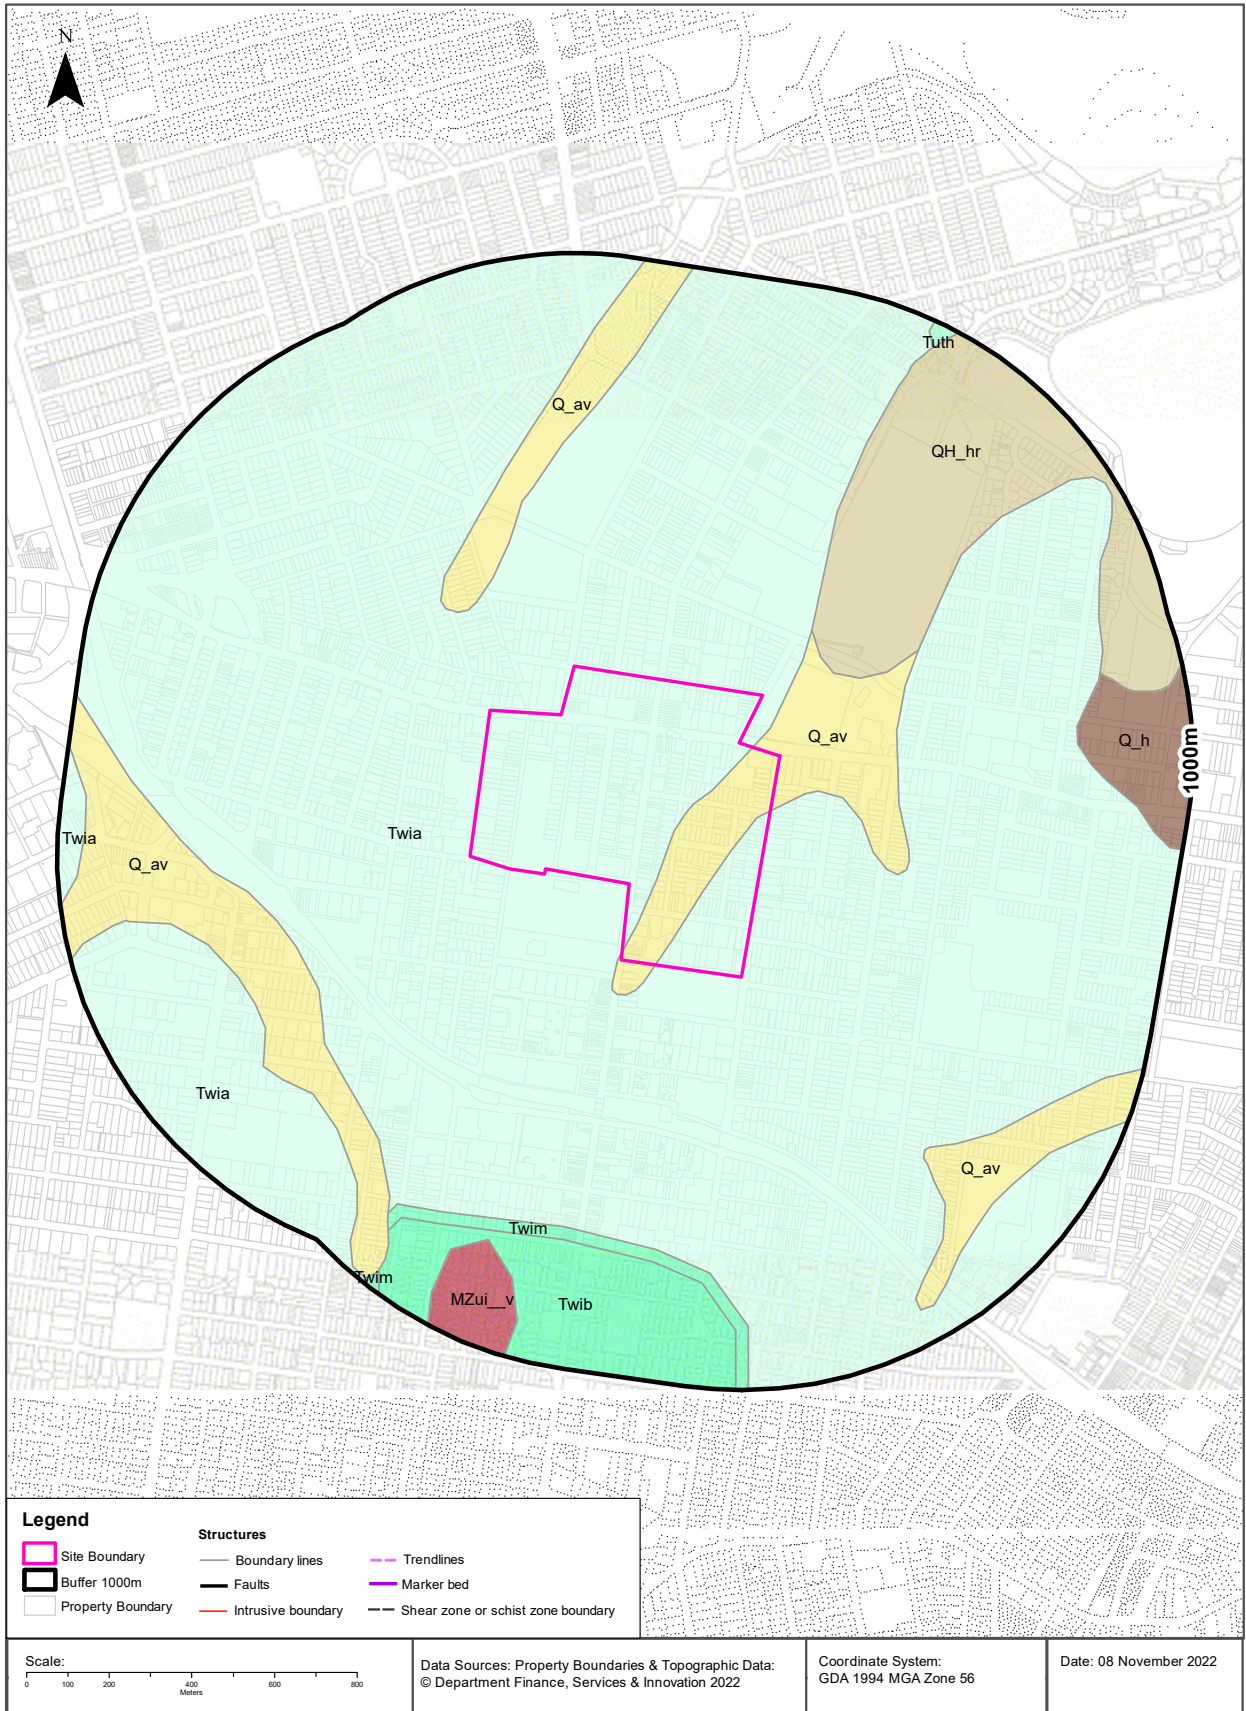

Geology

Master Plan, Burwood North, NSW 2134