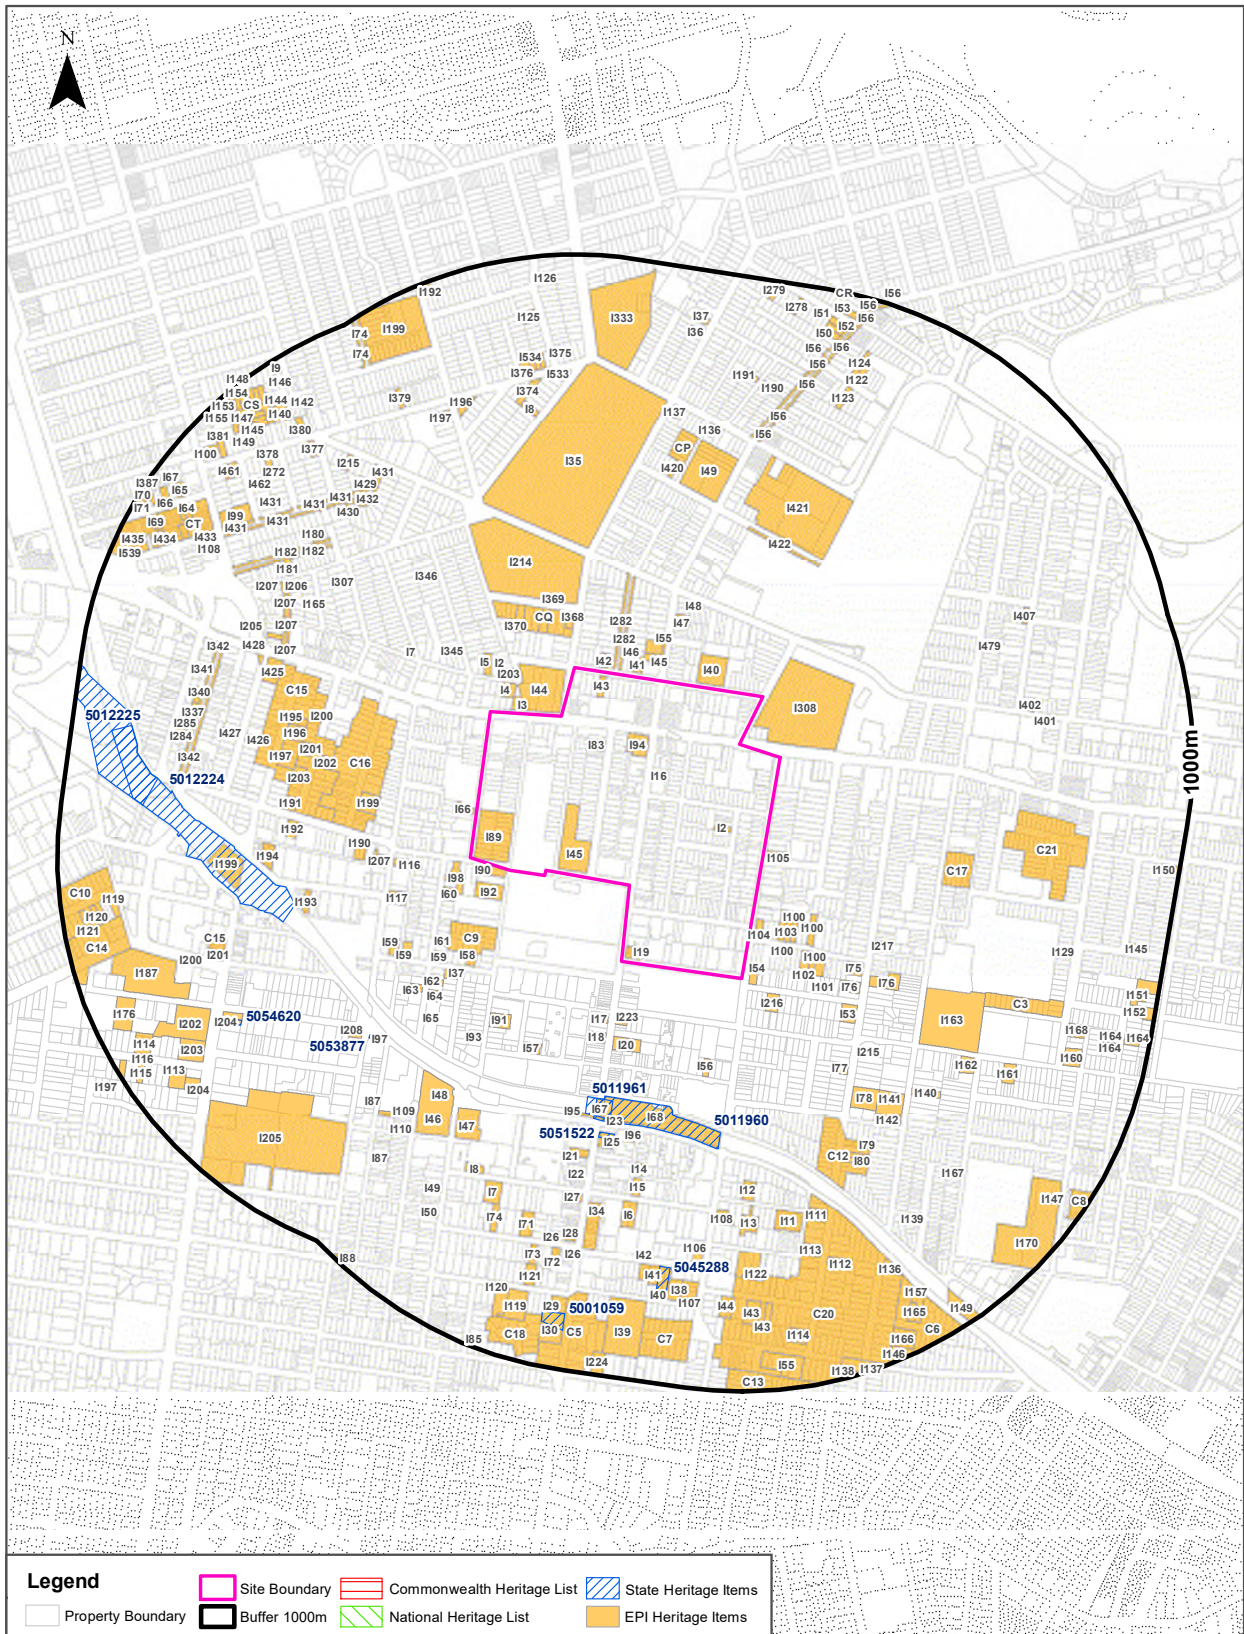

Master Plan, Burwood North, NSW 2134

Legend			
Property Boundary	Site Boundary	Commonwealth Heritage List	State Heritage Items
Buffer 1000m	National Heritage List	EPI Heritage Items	

Data Sources: Property Boundaries & Topographic Data:
 © Department Finance, Services & Innovation 2022
 Heritage - NSW Crown Copyright - Planning & Environment