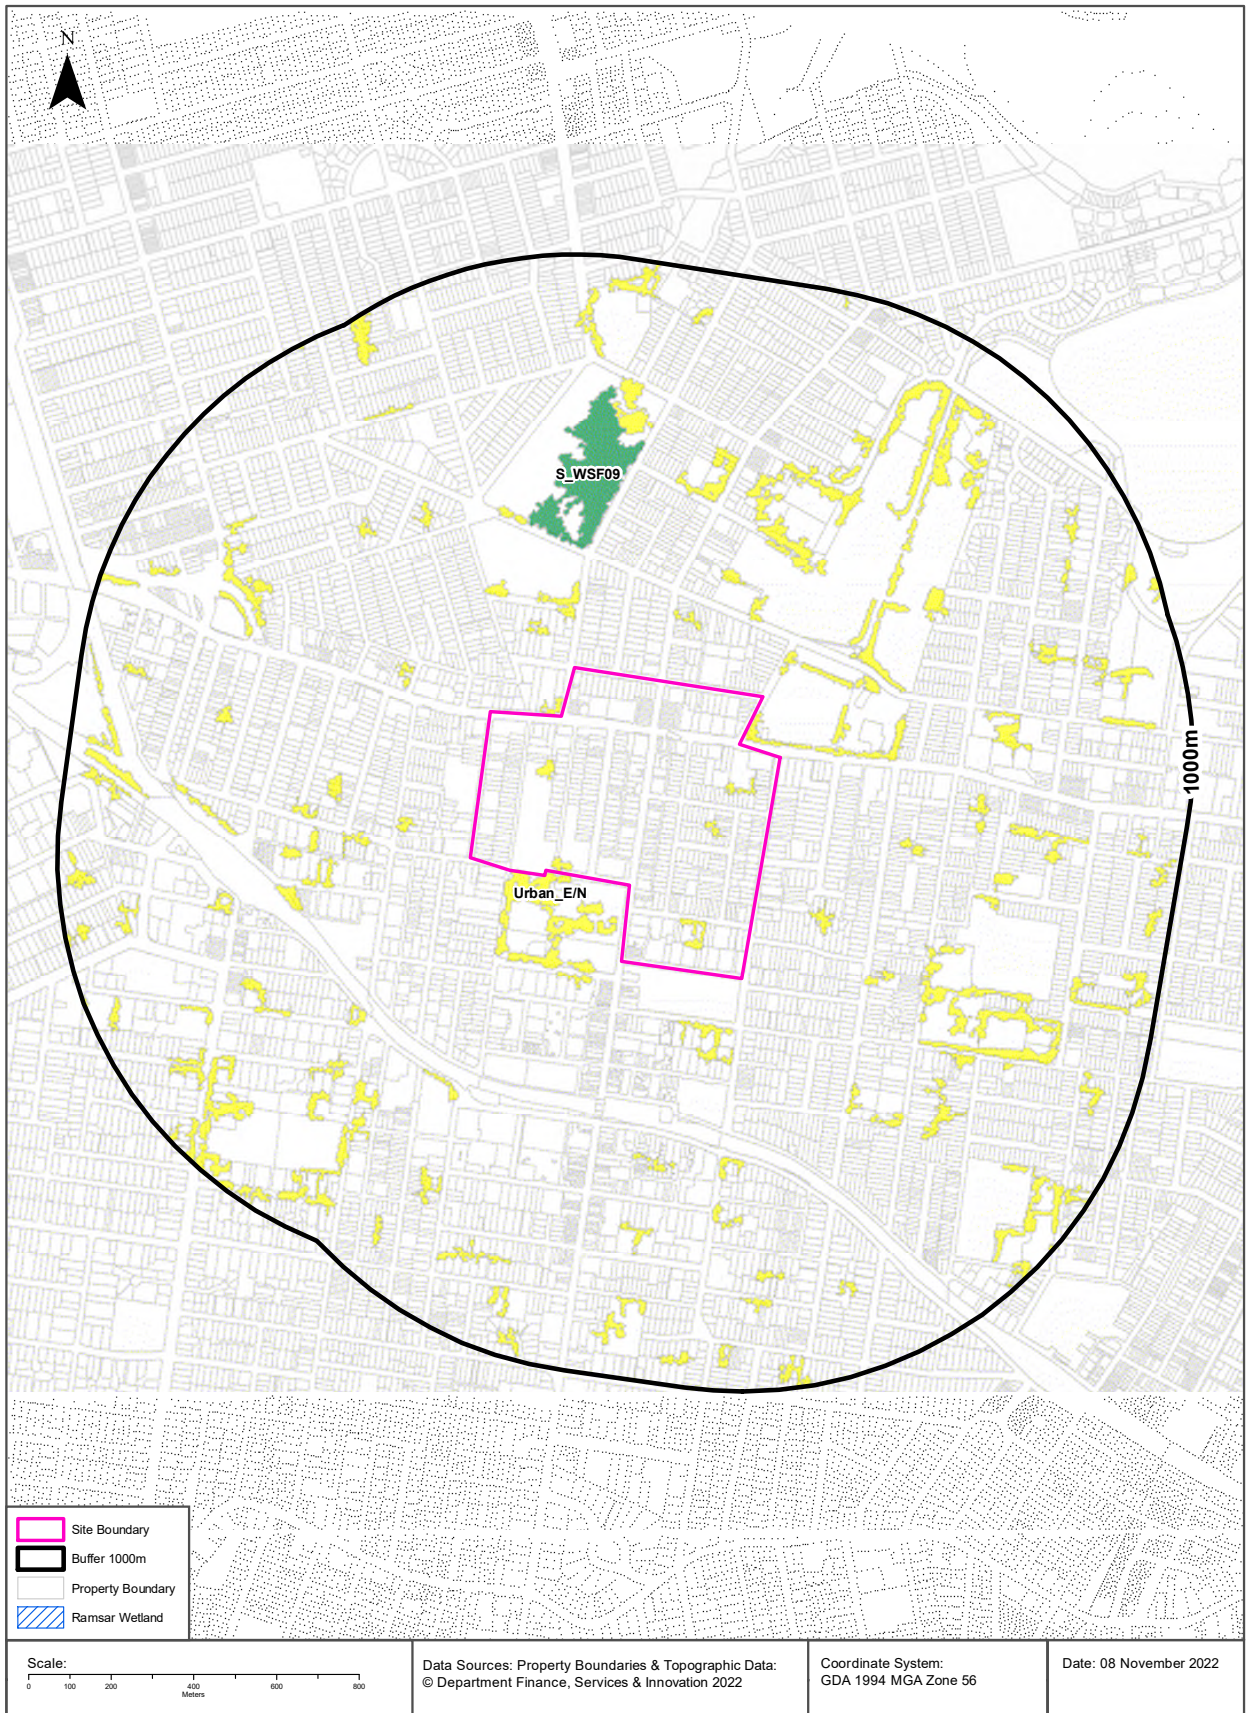

Ecological Constraints - Vegetation & Ramsar Wetlands

Master Plan, Burwood North, NSW 2134

Ecological Constraints

Master Plan, Burwood North, NSW 2134

Native Vegetation

What native vegetation exists within the dataset buffer?