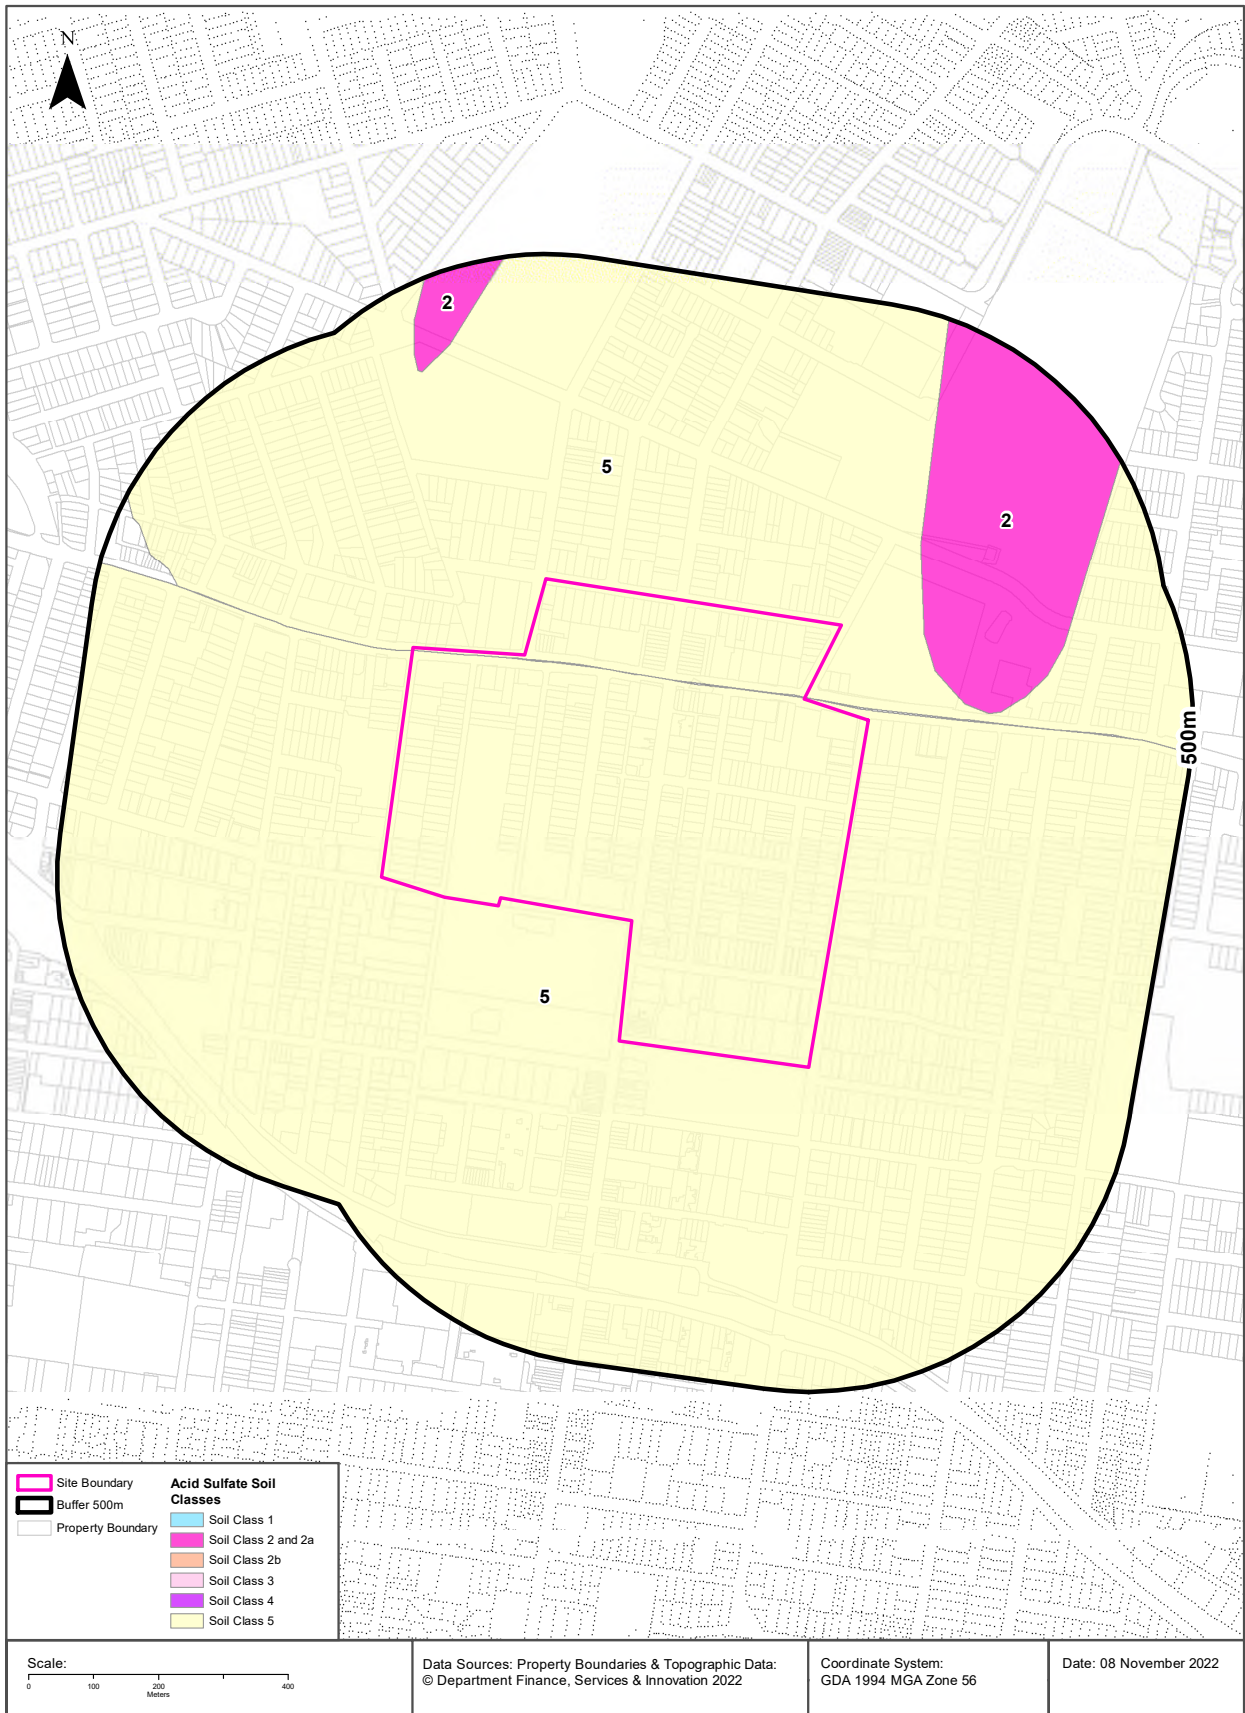

Acid Sulfate Soils

Master Plan, Burwood North, NSW 2134

Acid Sulfate Soils

Master Plan, Burwood North, NSW 2134

Environmental Planning Instrument - Acid Sulfate Soils

What is the on-site Acid Sulfate Soil Plan Class that presents the largest environmental risk?

Soil Class	Description	EPI Name
5	Works within 500 metres of adjacent Class 1, 2, 3, or 4 land that is below 5 metres AHD and by which the watertable is likely to be lowered below 1 metre AHD on adjacent Class 1, 2, 3 or 4 land, present an environmental risk	Burwood Local Environmental Plan 2012
5	Works within 500 metres of adjacent Class 1, 2, 3, or 4 land that is below 5 metres AHD and by which the watertable is likely to be lowered below 1 metre AHD on adjacent Class 1, 2, 3 or 4 land, present an environmental risk	Canada Bay Local Environmental Plan 2013

If the on-site Soil Class is 5, what other soil classes exist within 500m?

Soil Class	Description	EPI Name	Distance	Direction
2	Works below natural ground surface present an environmental risk; Works by which the watertable is likely to be lowered present an environmental risk	Canada Bay Local Environmental Plan 2013	126m	North East