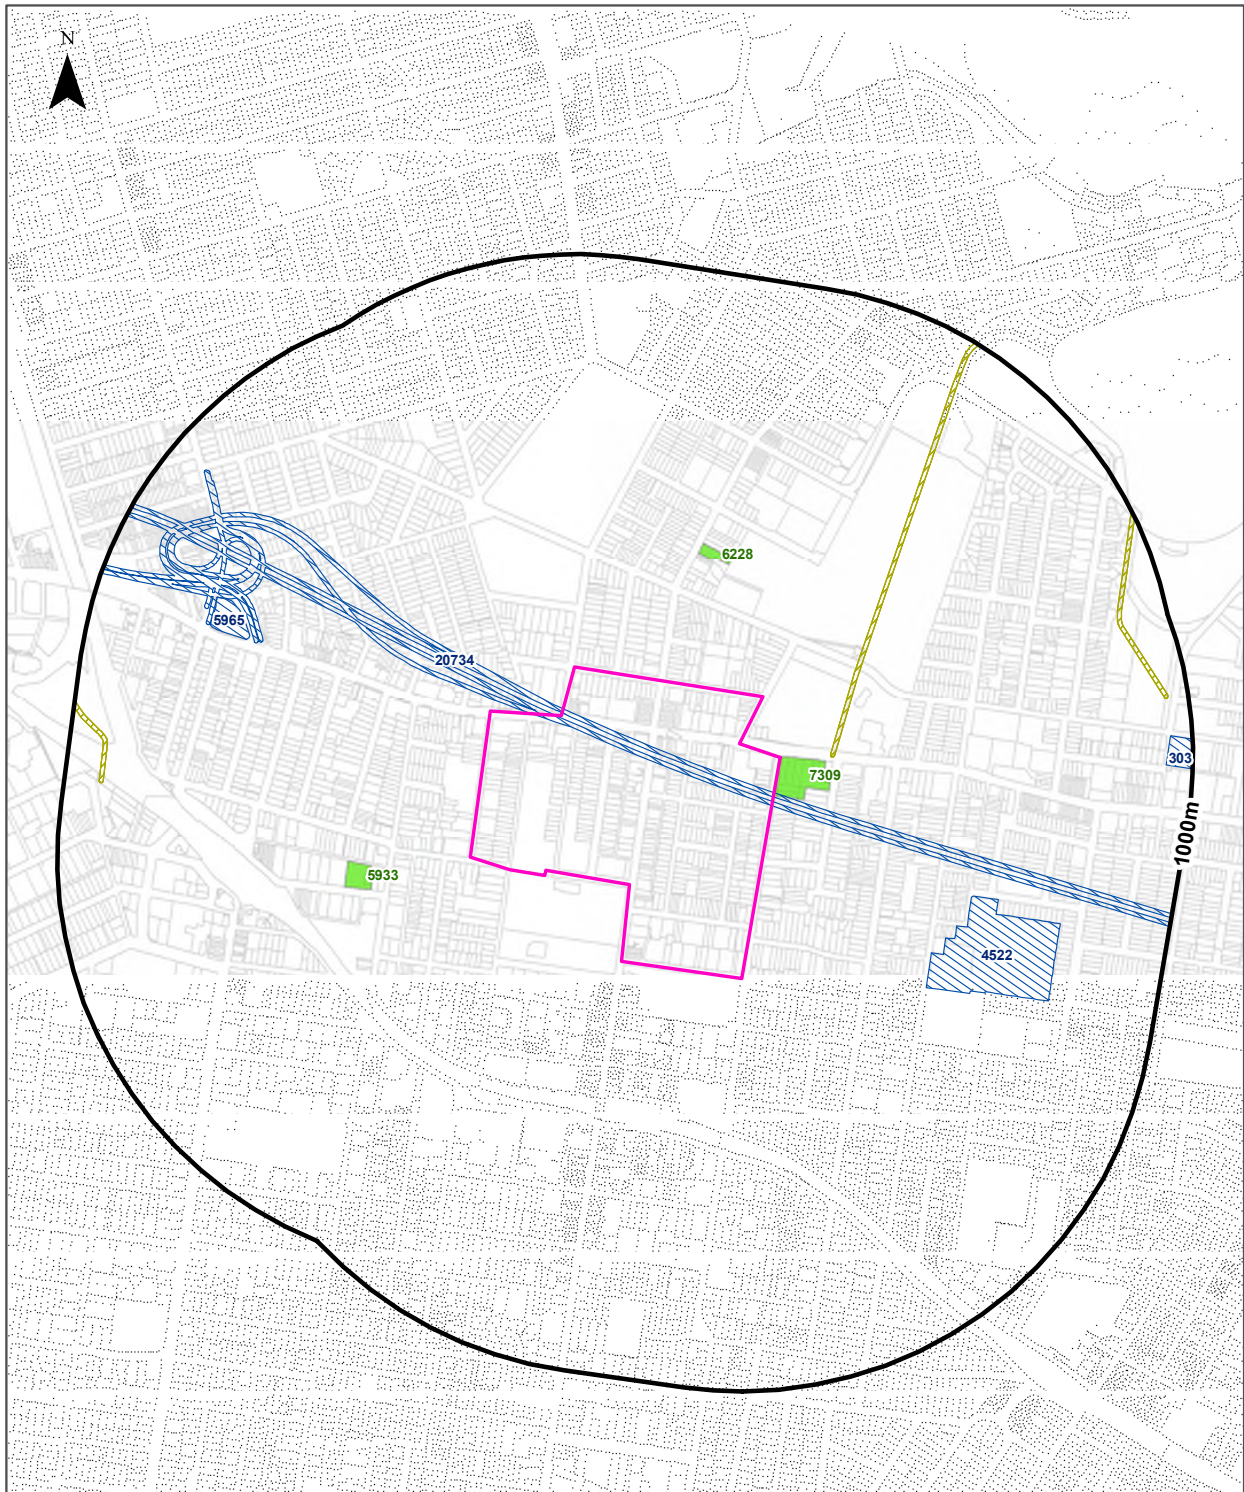

Delicensed & Former Licensed EPA Activities
Master Plan, Burwood North, NSW 2134

Legend	
Site Boundary	Delicensed Activities still Regulated by EPA
Buffer 1000m	Former Licensed/Regulated Activities (revoked or surrendered)
Property Boundary	Surrendered Licences related to Other Activities on Waterways incl. Application of Herbicides

Property Boundary Data Source:
© Department Finance, Services & Innovation 2022

Coordinate System:
GDA 1994 MGA Zone 56

Date: 08 November 2022