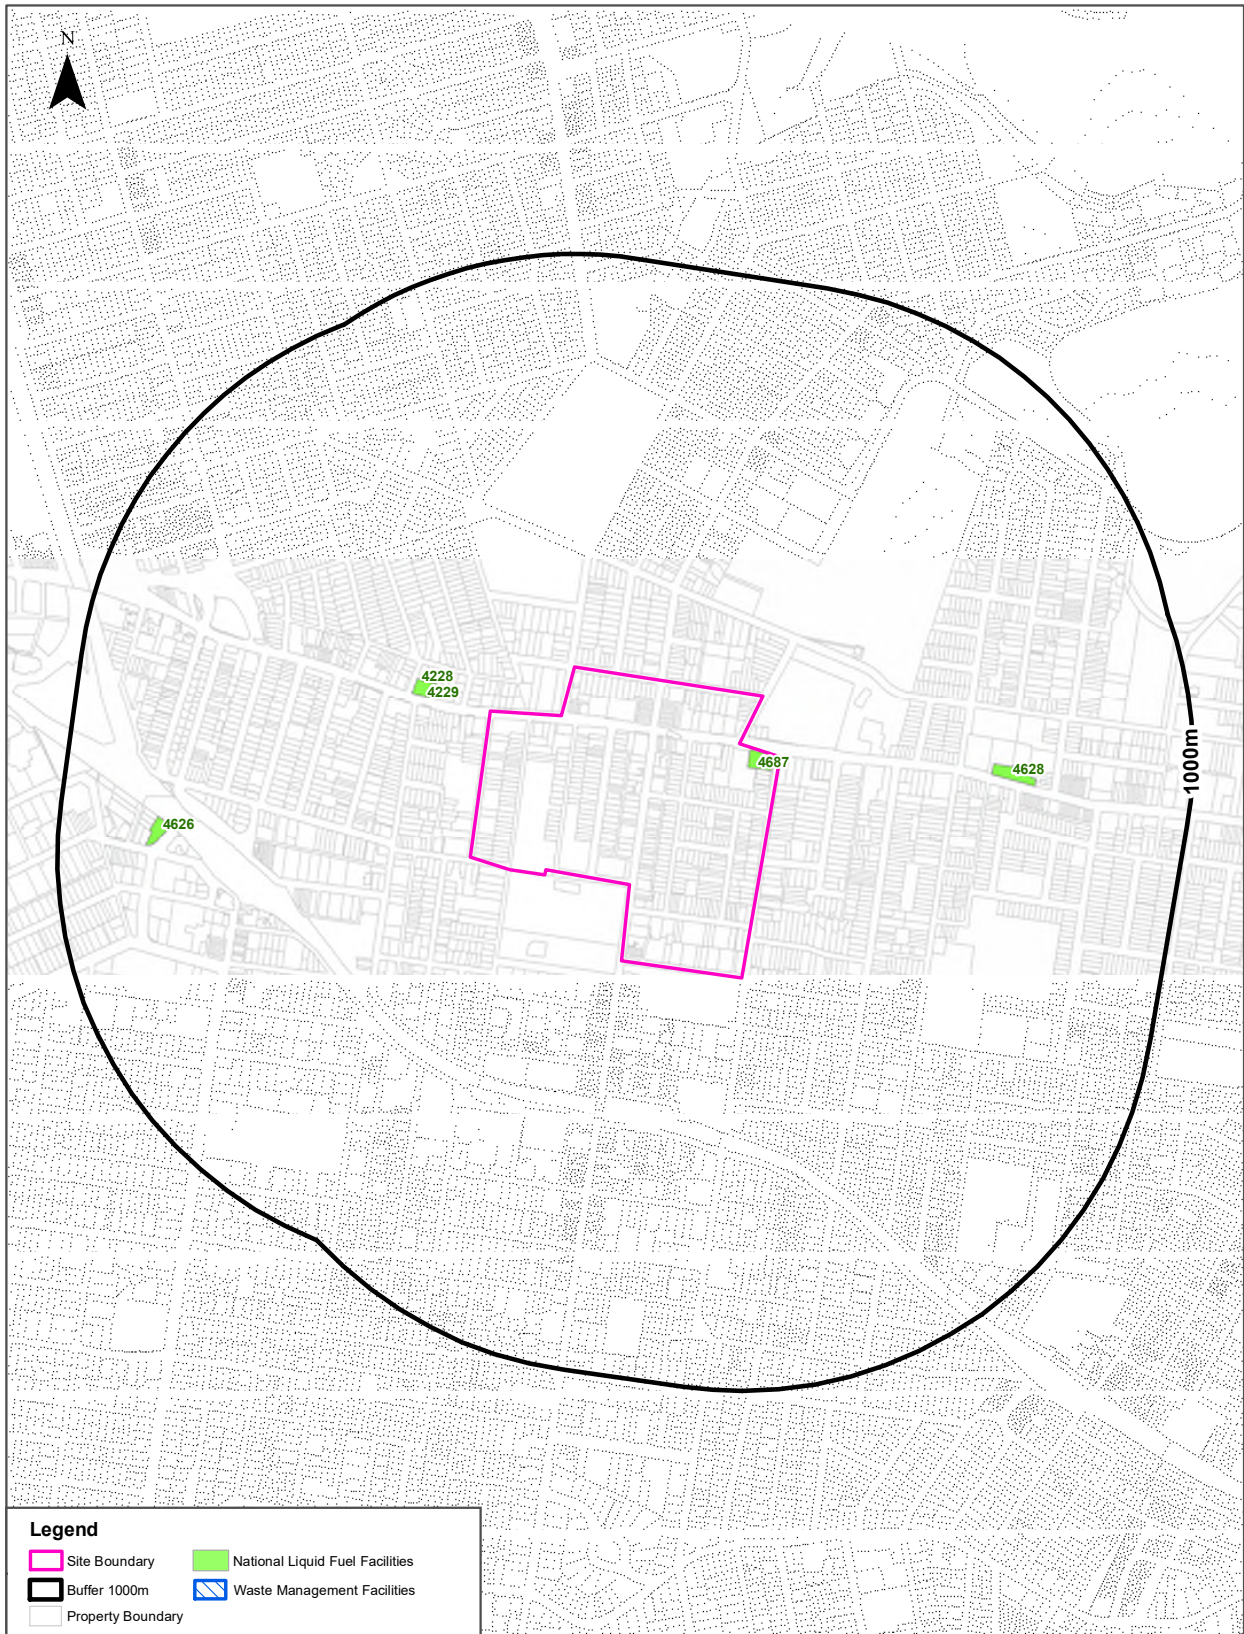

Waste Management & Liquid Fuel Facilities

Master Plan, Burwood North, NSW 2134

Legend

- Site Boundary
- Buffer 1000m
- Property Boundary
- National Liquid Fuel Facilities
- Waste Management Facilities

Data Sources: Property Boundaries & Topographic Data:
© Department Finance, Services & Innovation 2022

Coordinate System:
GDA 1994 MGA Zone 56

Date: 08 November 2022