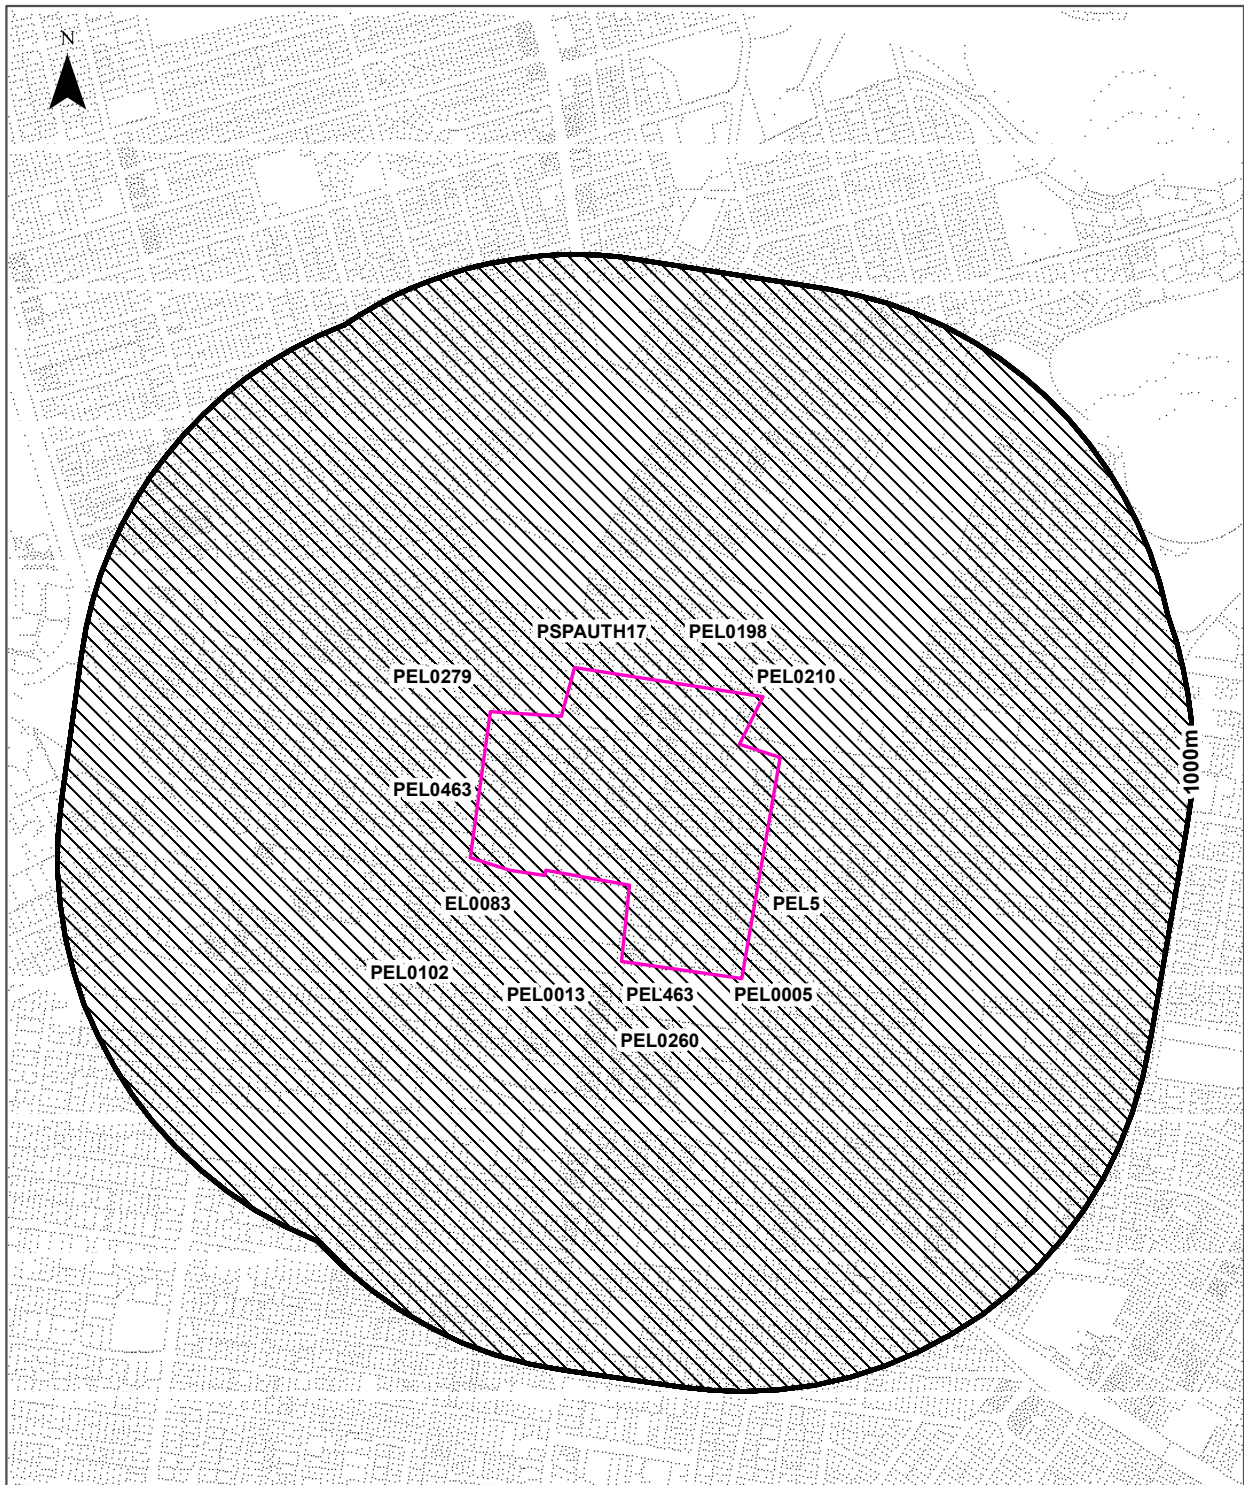

Mining & Exploration Titles

Master Plan, Burwood North, NSW 2134

Legend	
Site Boundary	Current Mining & Exploration Titles
Buffer 1000m	Current Mining & Exploration Title Applications
Property Boundary	Historical Mining & Exploration Titles