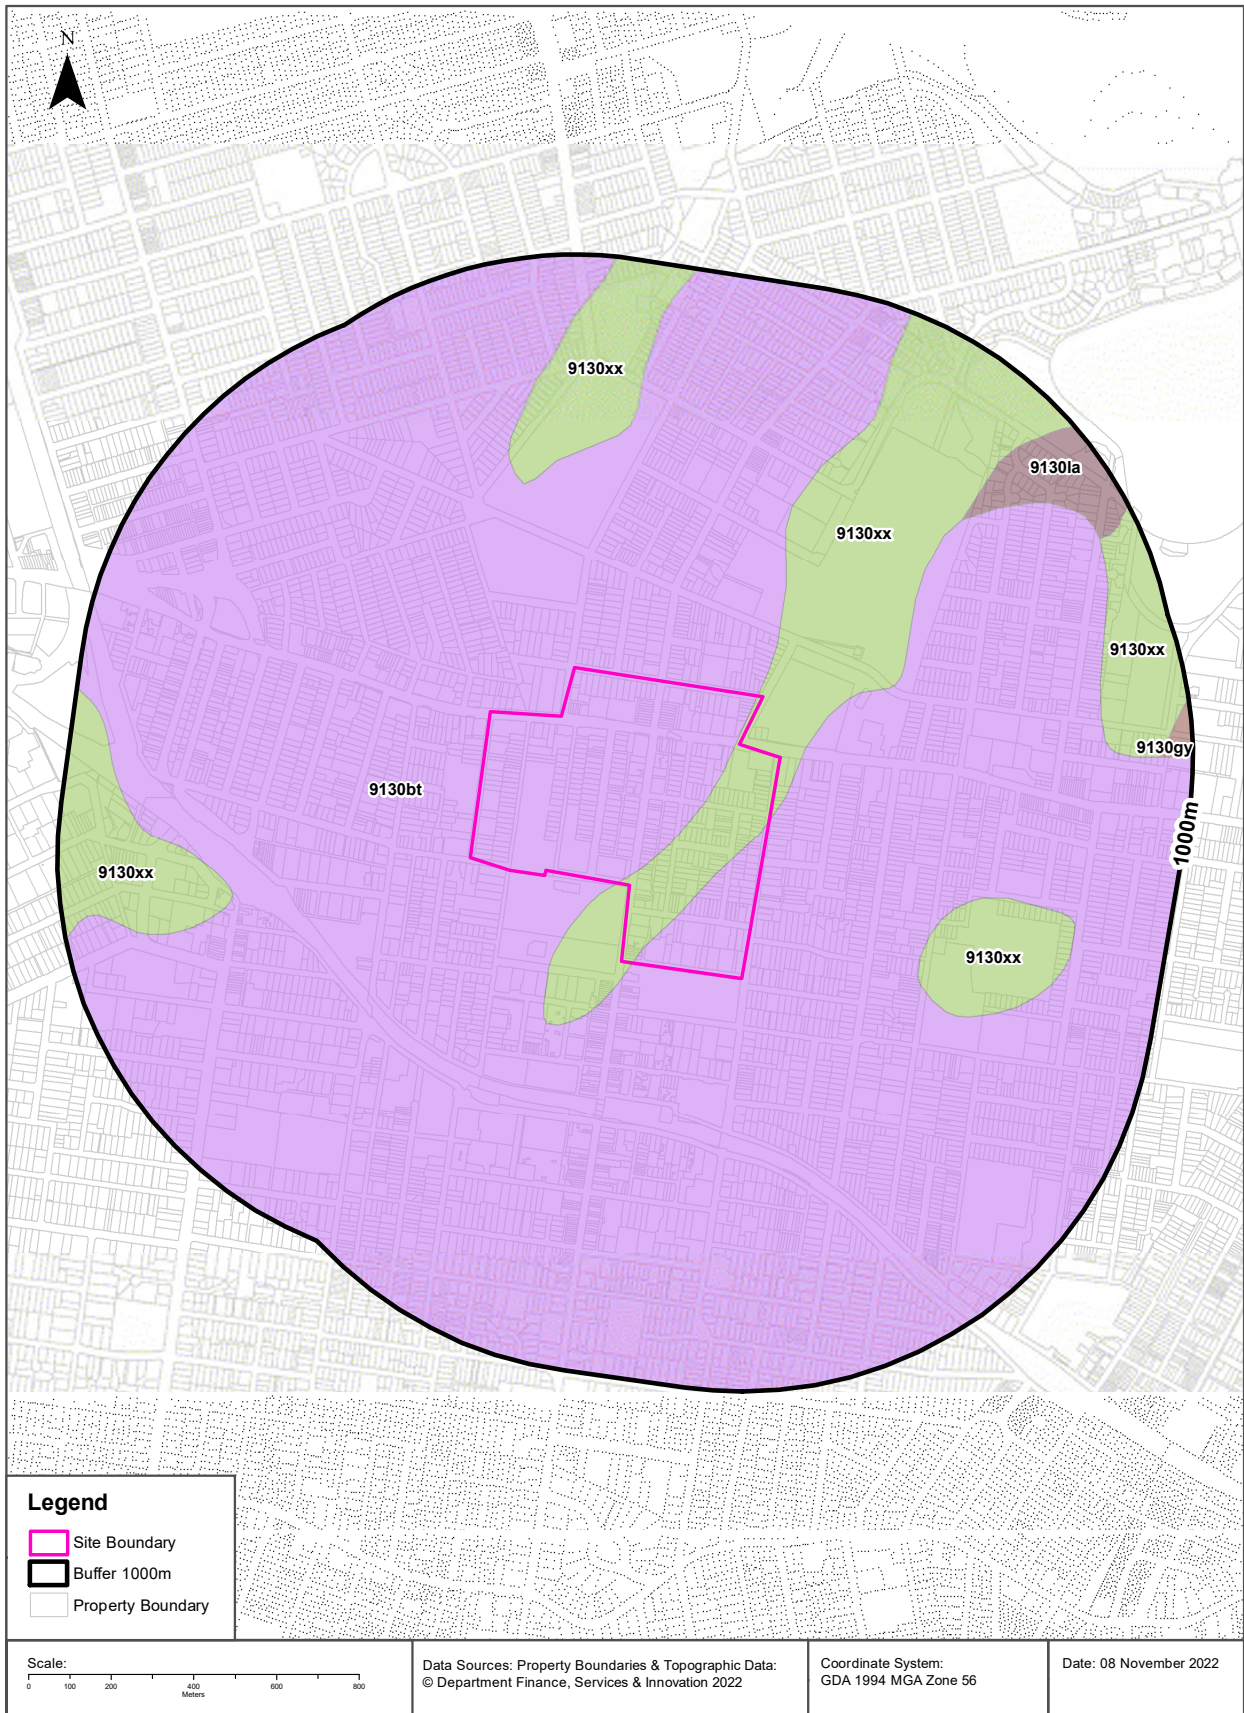

Soil Landscapes of Central and Eastern NSW

Master Plan, Burwood North, NSW 2134