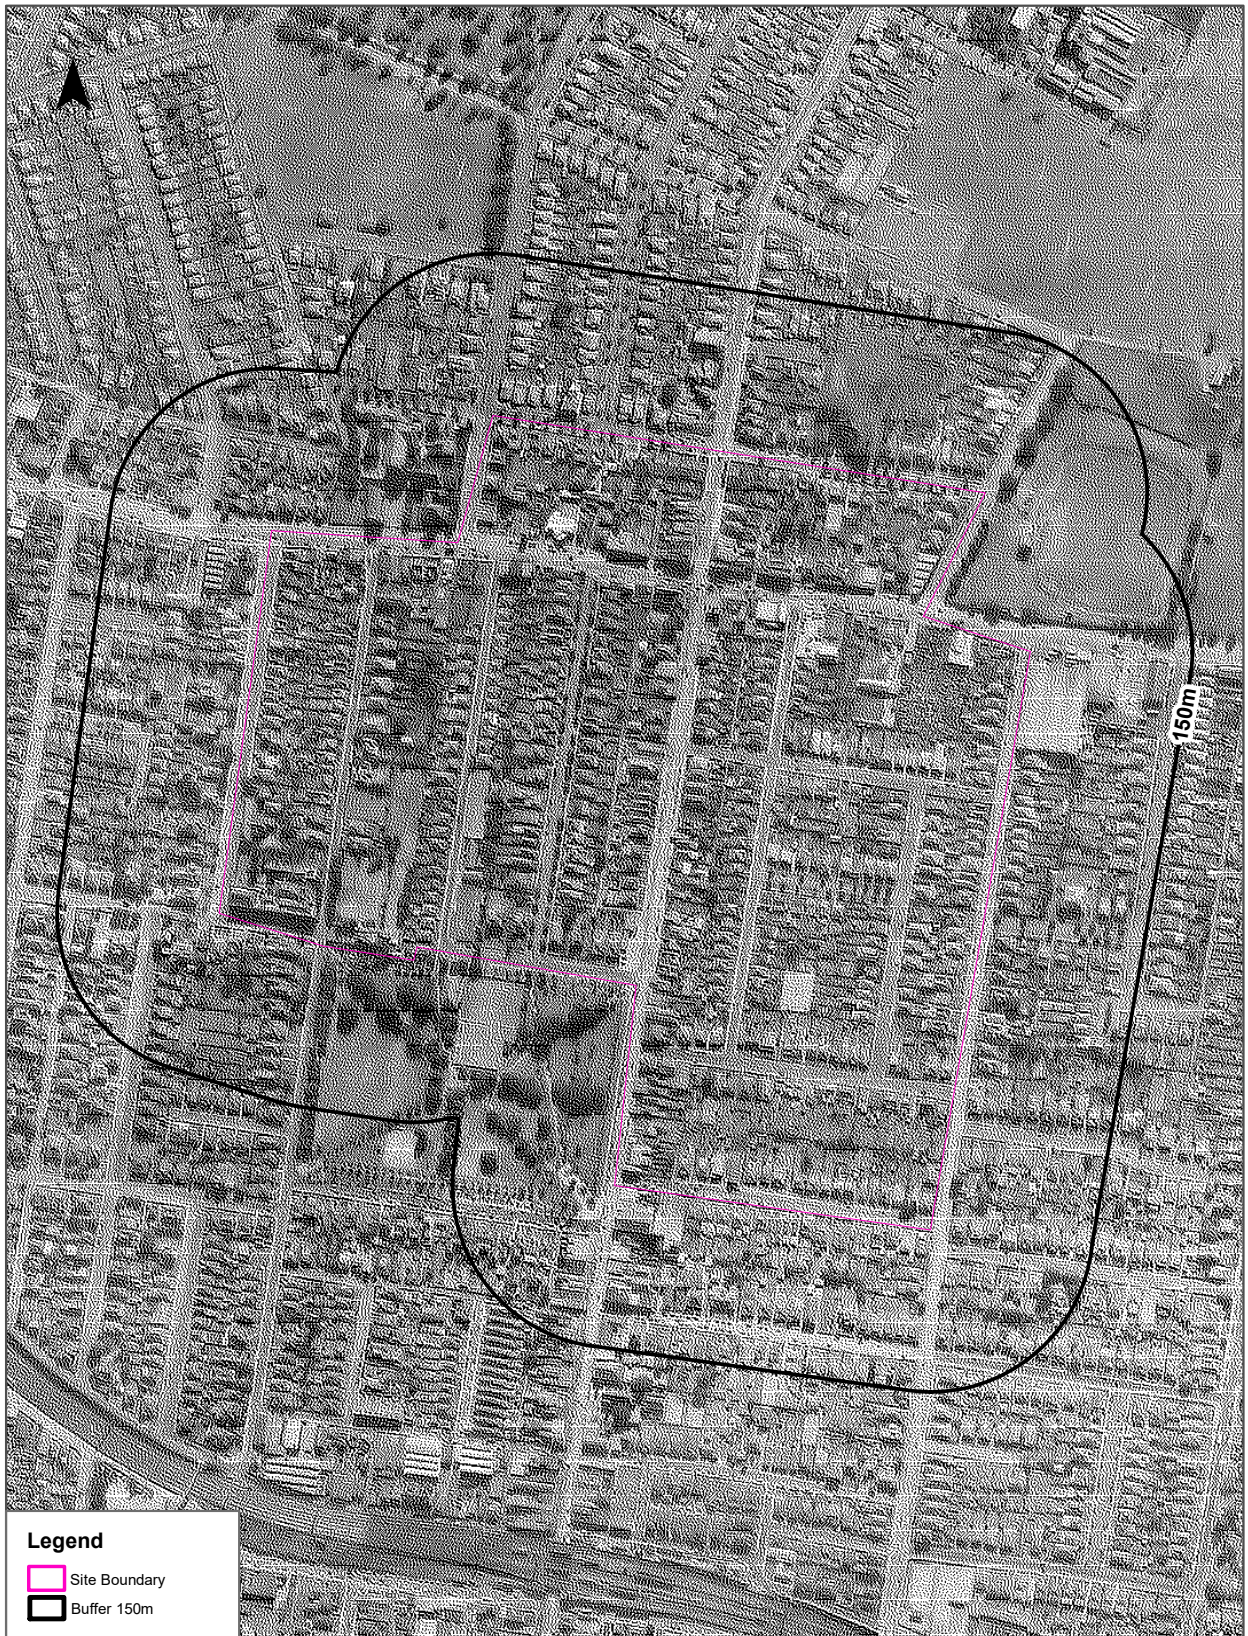

Aerial Imagery 1955, 1956

Master Plan, Burwood North, NSW 2134

Legend

- Site Boundary
- Buffer 150m

Data Sources: Aerial Imagery:
© NSW Department of Customer Service

Coordinate System:
GDA 1994 MGA Zone 56

Date: 08 November 2022