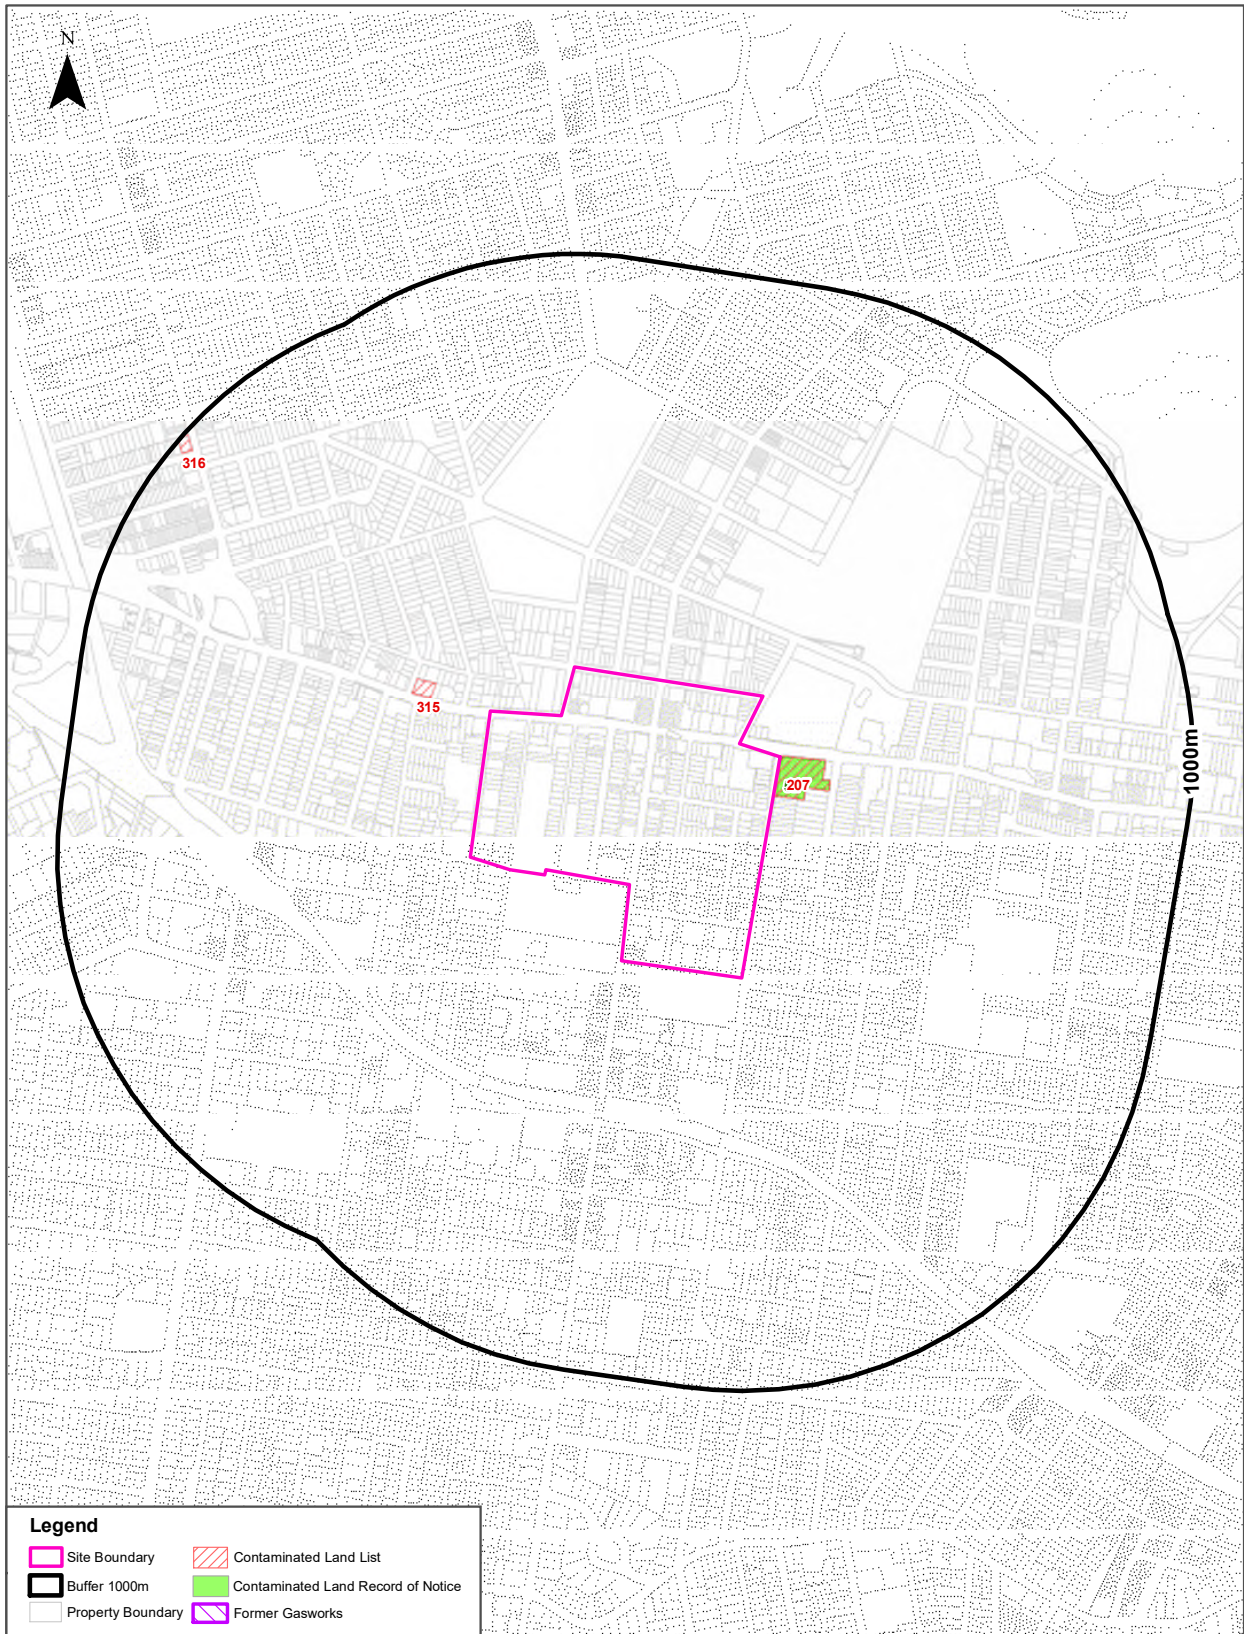

Contaminated Land

Master Plan, Burwood North, NSW 2134

Legend

- Site Boundary
- Buffer 1000m
- Property Boundary
- Contaminated Land List
- Contaminated Land Record of Notice
- Former Gasworks

Data Sources: Property Boundaries & Topographic Data:
© Department Finance, Services & Innovation 2022

Coordinate System:
GDA 1994 MGA Zone 56

Date: 08 November 2022