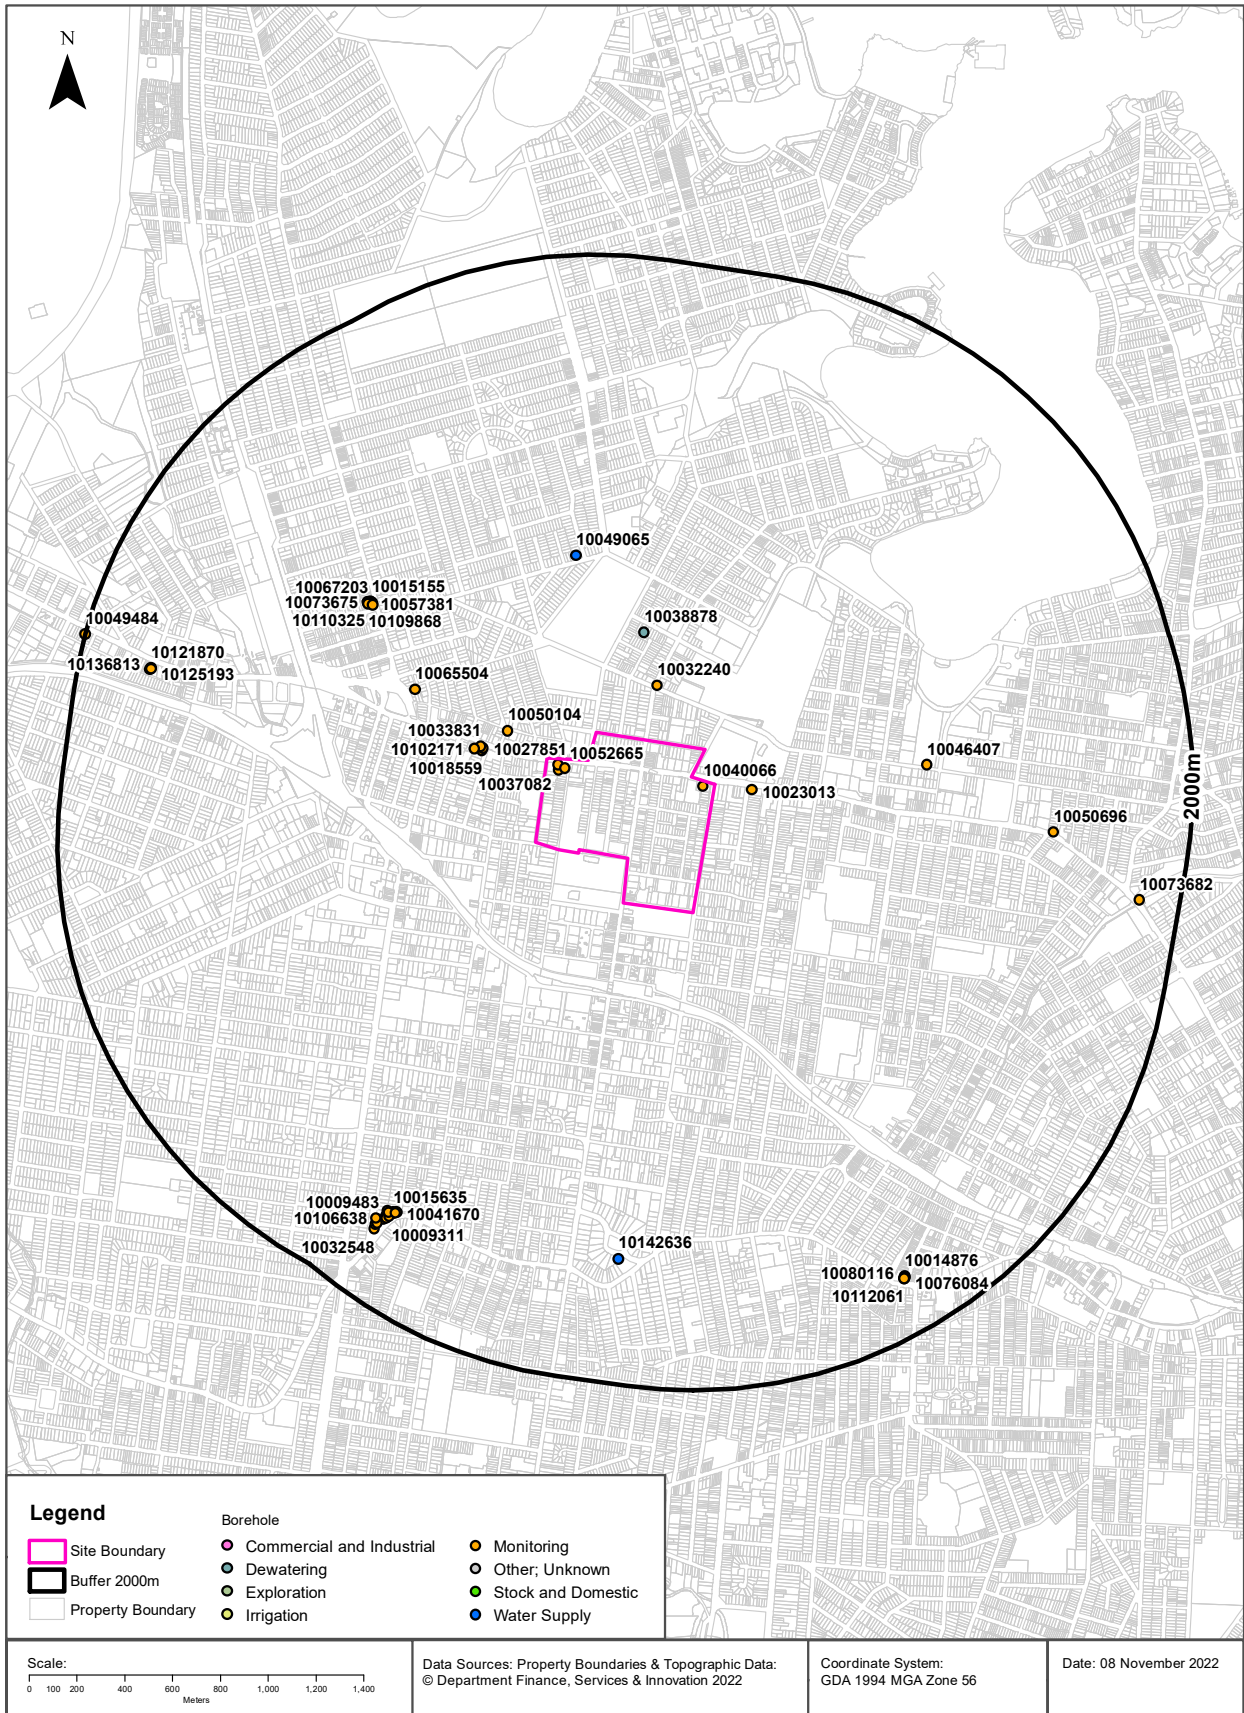

Groundwater Boreholes

Master Plan, Burwood North, NSW 2134