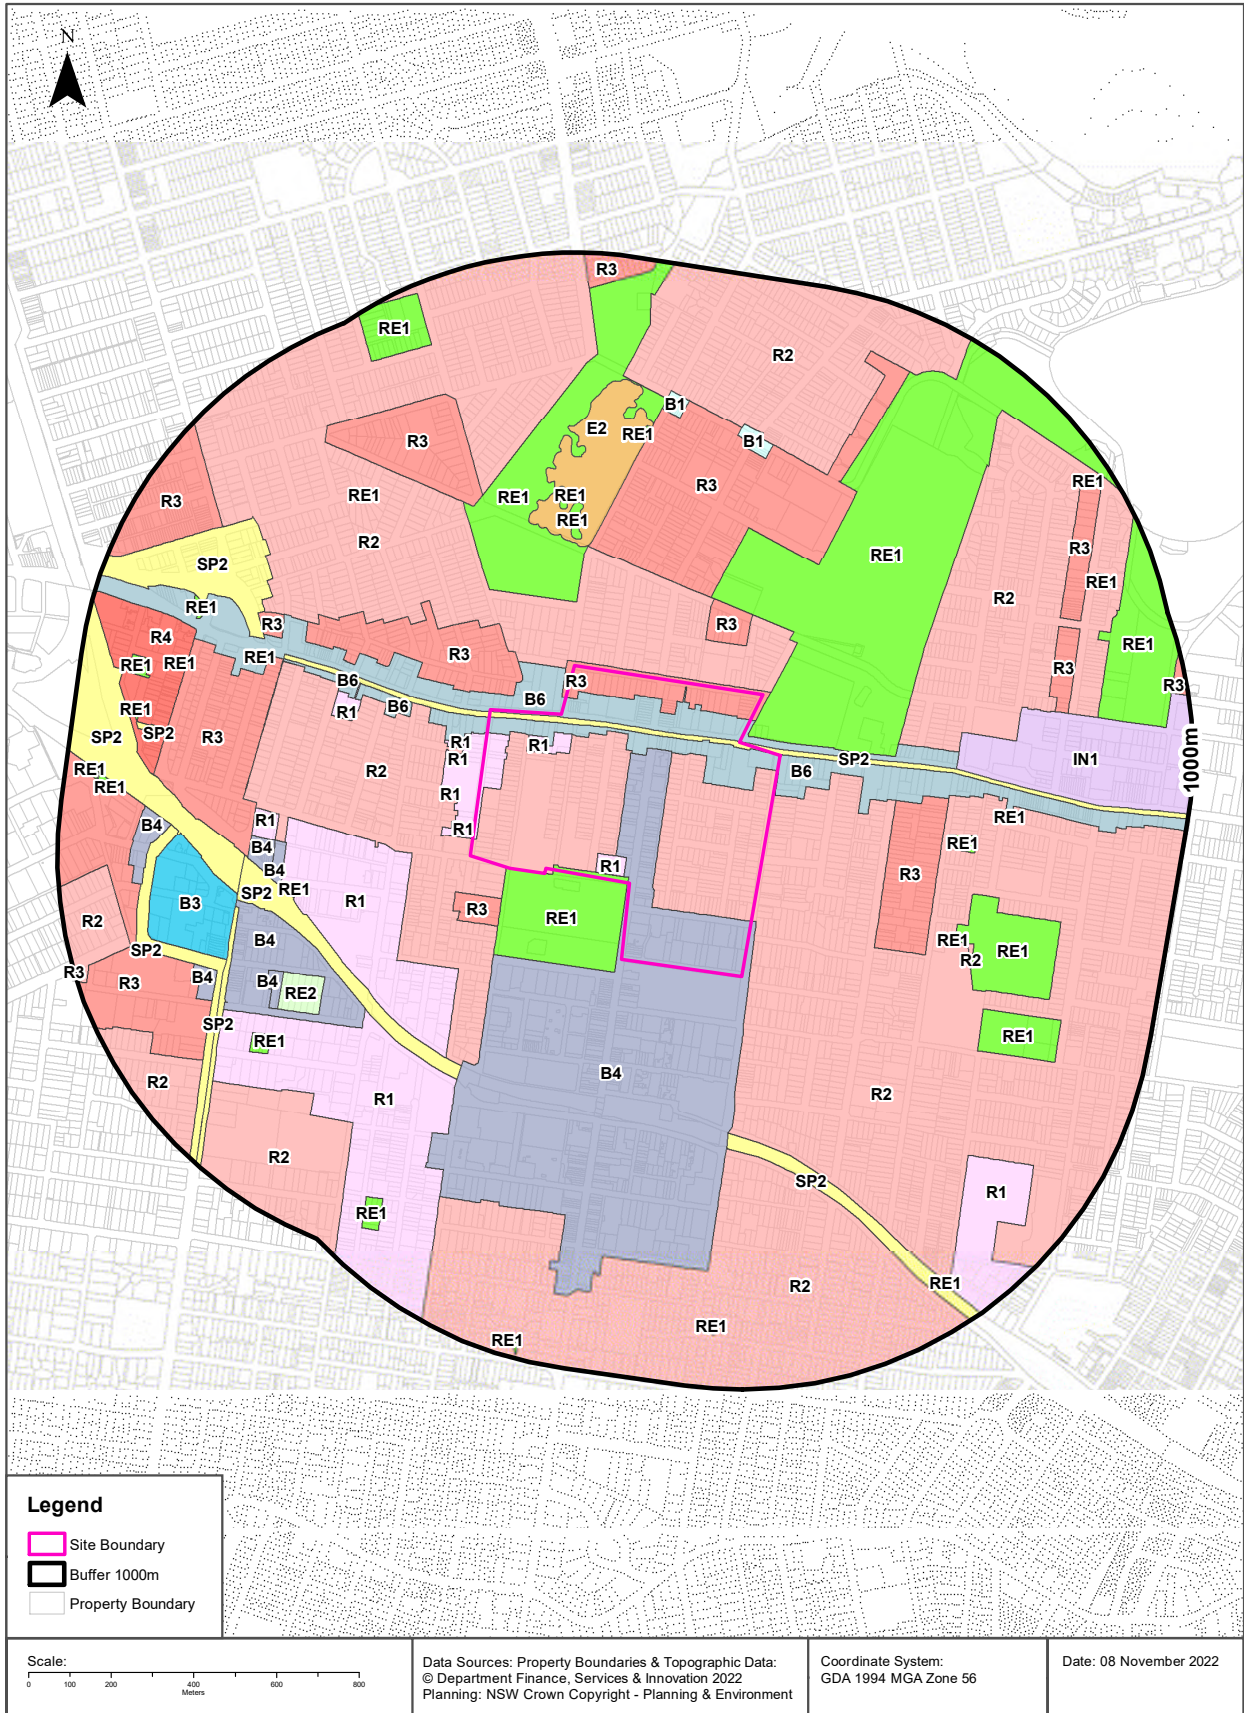

EPI Planning Zones

Master Plan, Burwood North, NSW 2134