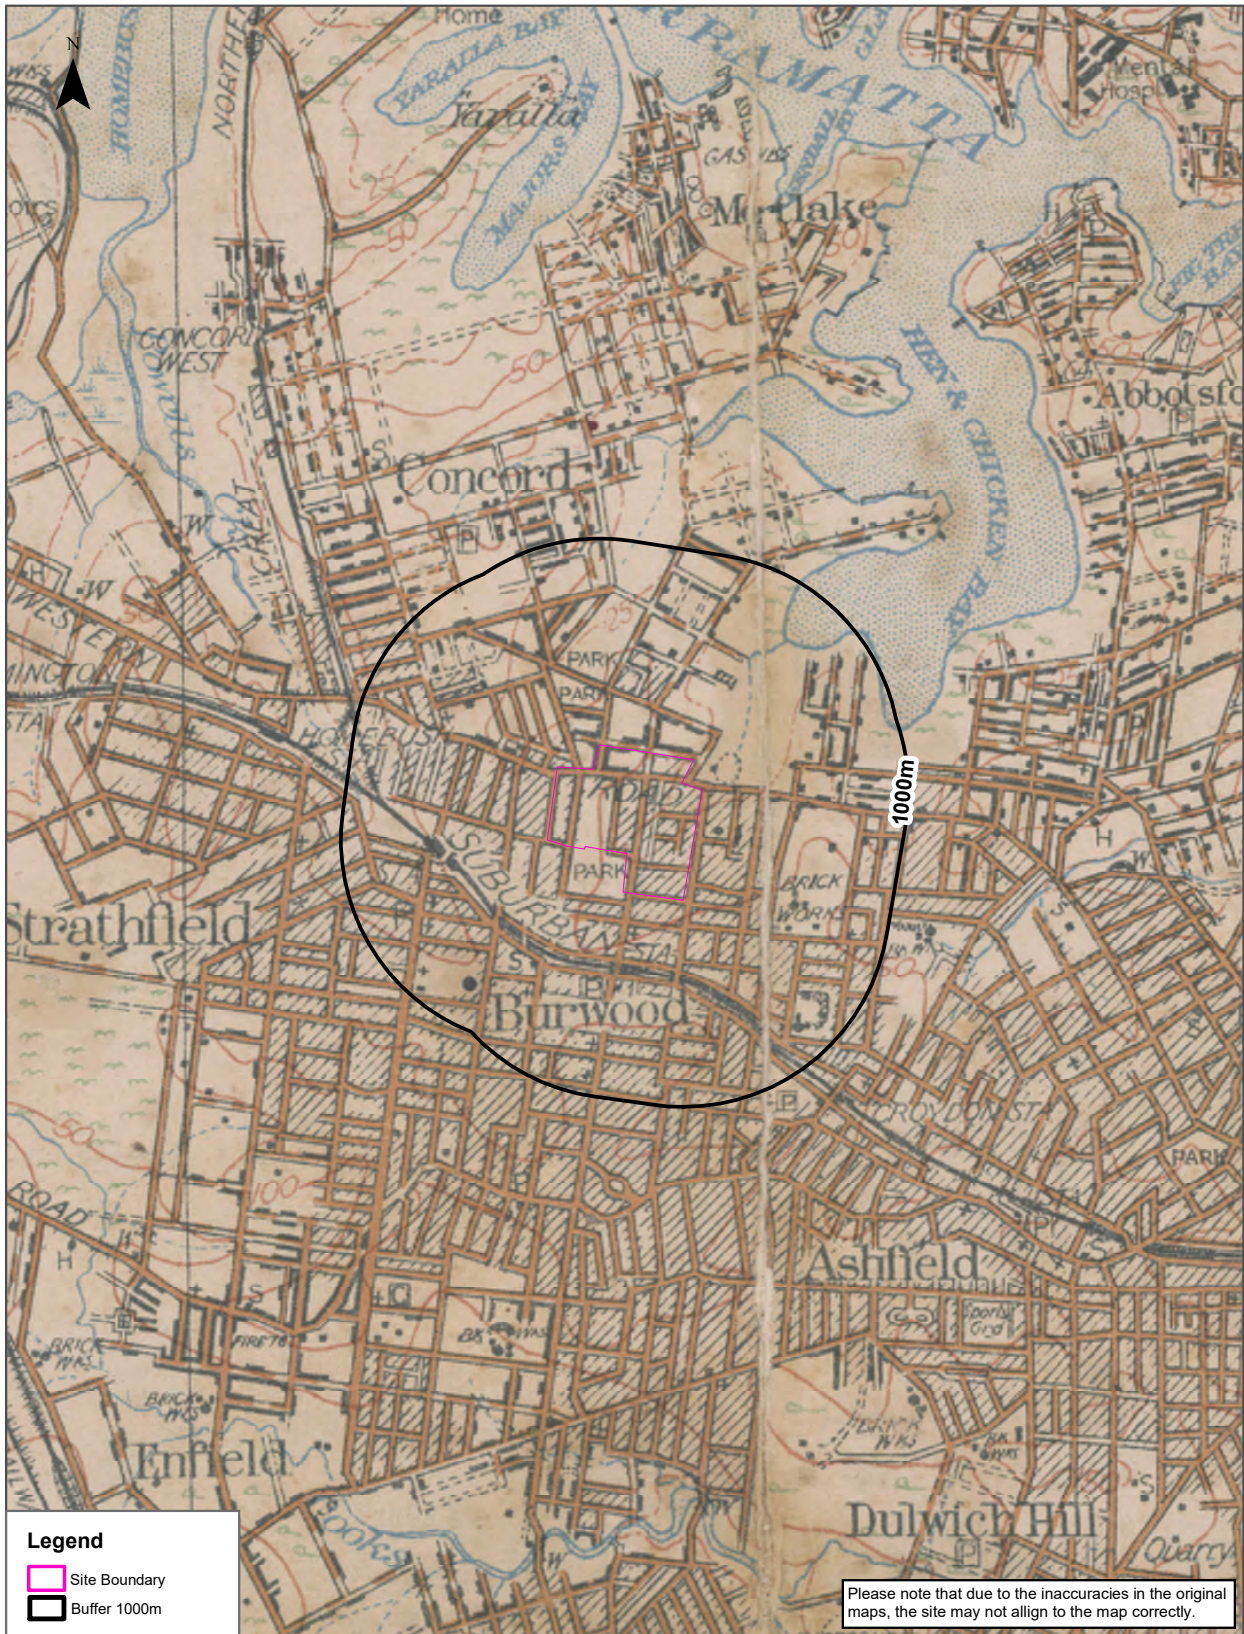

Historical Map c.1917

Master Plan, Burwood North, NSW 2134

Data Sources: Australia 1:63360
Produced by Australian Section Imperial General Staff

Coordinate System:
GDA 1994 MGA Zone 56

Date: 08 November 2022