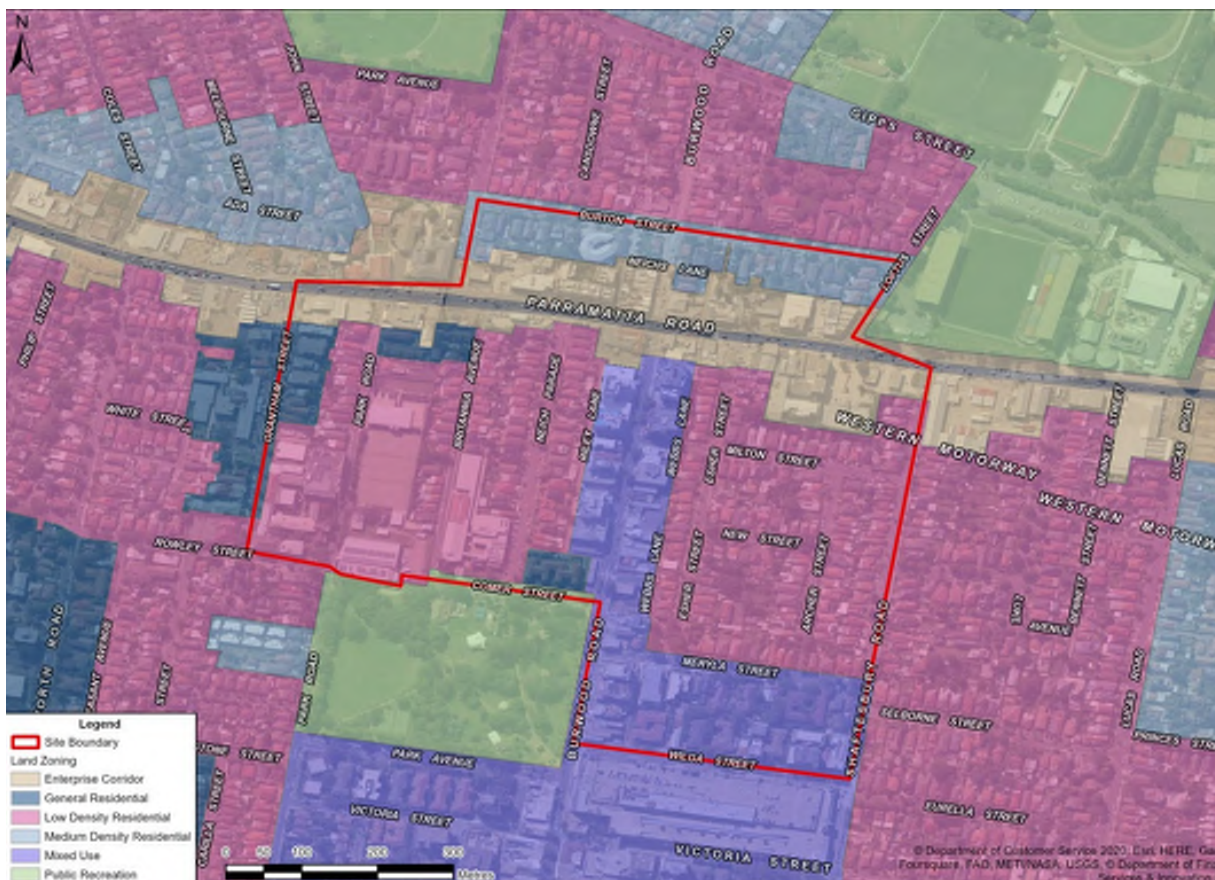

A summary of the various land uses is shown in **Figure 3-1**.

Figure 3-1: Burwood North Precinct General Land Use

The WestConnex M4 tunnel is located approximately 35 metres below ground level (m bgl)¹ and runs in a general east to west direction beneath the northern portion of the Burwood North Precinct.

3.2 Surrounding Land Use

Surrounding land uses include:

- **North** – predominantly residential with several parks and recreational fields, the closest of which being Concord Oval, to the north and north-east. Hen and Chicken Bay, an inlet of Parramatta River, is located approximately 1 km northeast of the Burwood North Precinct
- **East** – predominantly low density residential with commercial /industrial properties adjacent to the Parramatta Road. Burwood bus depot is located on the corner of Parramatta Road and Shaftsbury Road
- **South** – Westfield Burwood shopping centre is located to the south of Wilga Street. Various commercial / industrial properties are located beyond the shopping centre. A large recreational area, Burwood Park, is located to the south of Comer Street with a mixture of commercial/industrial and residential properties