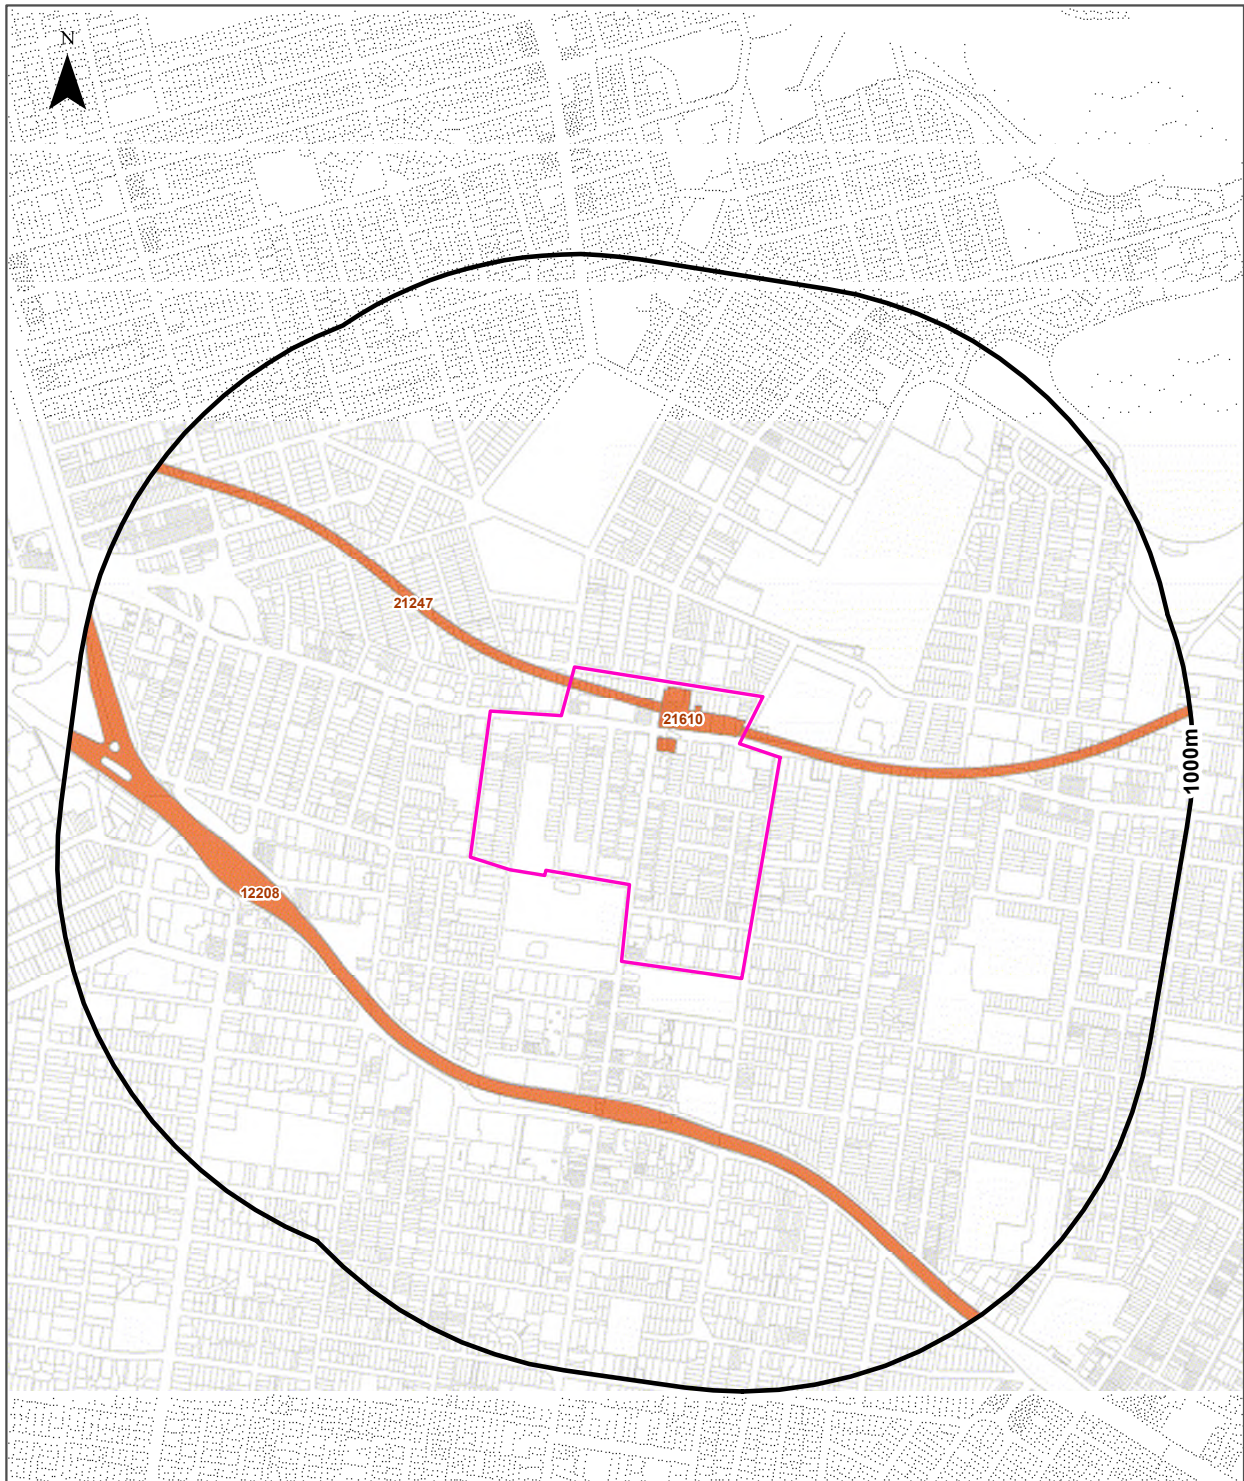

Current EPA Licensed Activities

Master Plan, Burwood North, NSW 2134

Legend	
Site Boundary	Current Licensed Activities under POEO Act
Buffer 1000m	Current Licences related to Other Activities incl. Application of Herbicides to Waterways
Property Boundary	Current Licences related to Irrigated Agriculture

Data Sources: Property Boundaries & Topographic Data:
© Department Finance, Services & Innovation 2022

Coordinate System:
GDA 1994 MGA Zone 56

Date: 08 November 2022